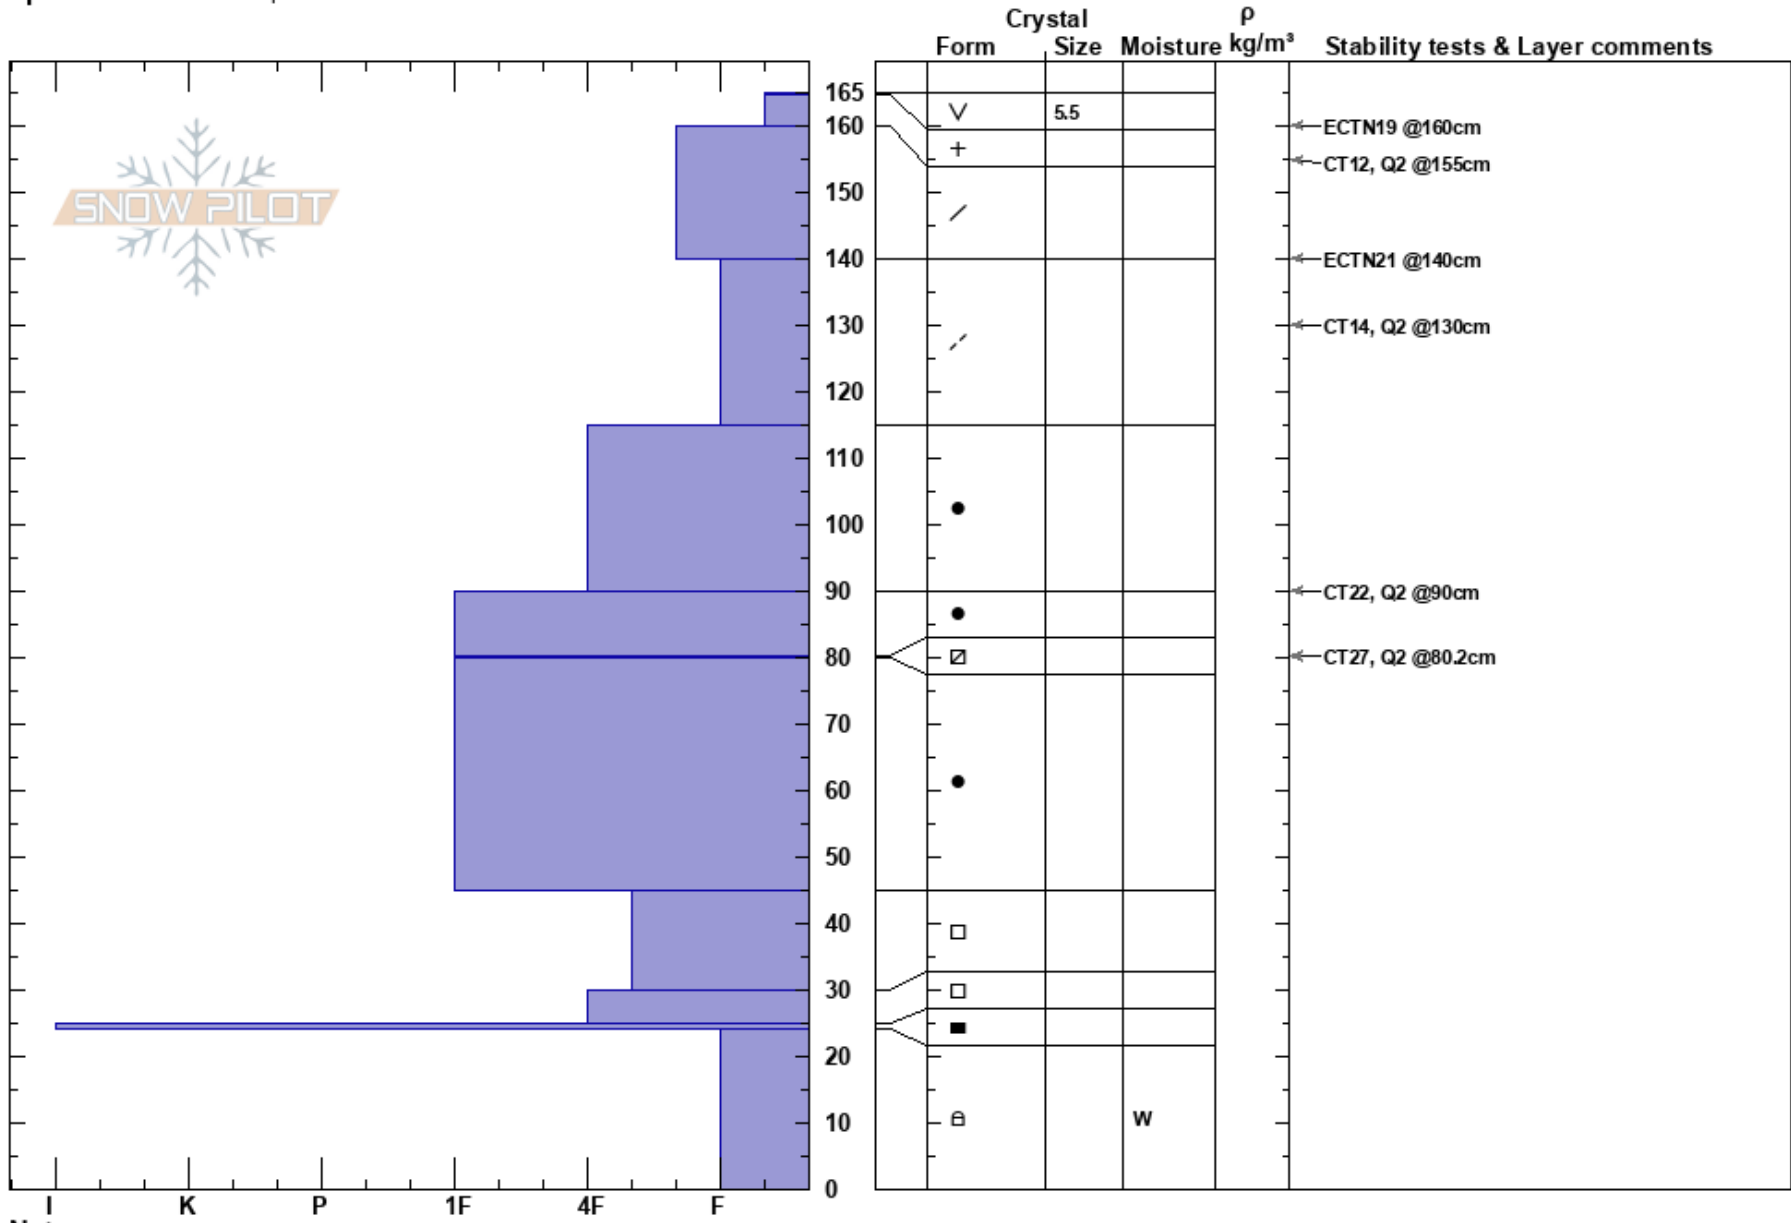

Hangover Hill
 Bitterroot
 MT
 Elevation: 5631 ft
 Aspect: 300°
 Specifics: We skied slope

Matt Radlowski
 01/01/2018 - 10:00am
 Co-ord: 46.64363N, -114.57110W
 Slope Angle: 20°
 Wind Loading:

Stability: HS:165
 Air Temperature: -9°C
 Sky Cover: CLR
 Precipitation: NO
 Wind: Calm
 Layer Notes: 80.2-80cm: Problematic layer