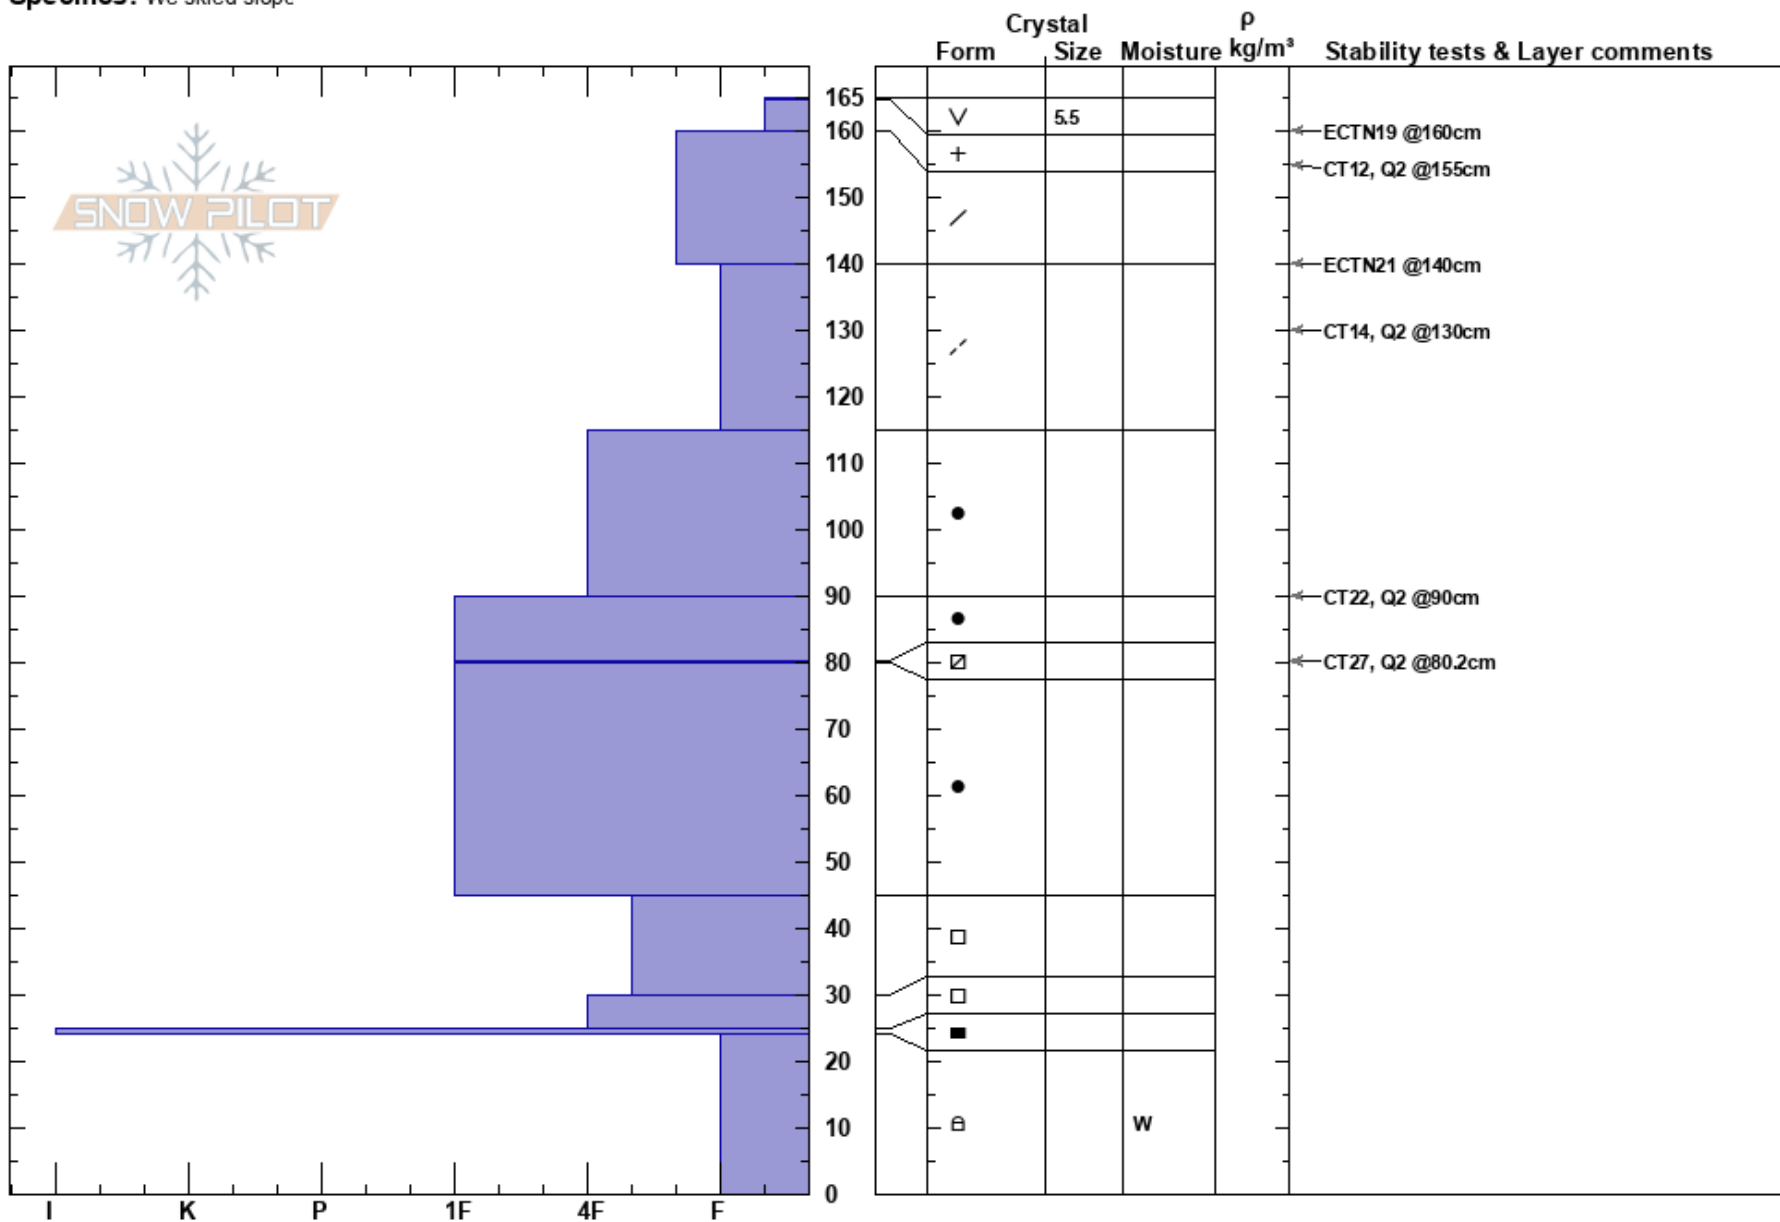

Hangover Hill  
 Bitterroot  
 MT  
 Elevation: 5631 ft  
 Aspect: 300°  
 Specifics: We skied slope

Matt Radlowski  
 01/01/2018 - 10:00am  
 Co-ord: 46.64363N, -114.57110W  
 Slope Angle: 20°  
 Wind Loading:

Stability: HS:165  
 Air Temperature: -9°C  
 Sky Cover: CLR  
 Precipitation: NO  
 Wind: Calm  
 Layer Notes: 80.2-80cm: Problematic layer

Notes: