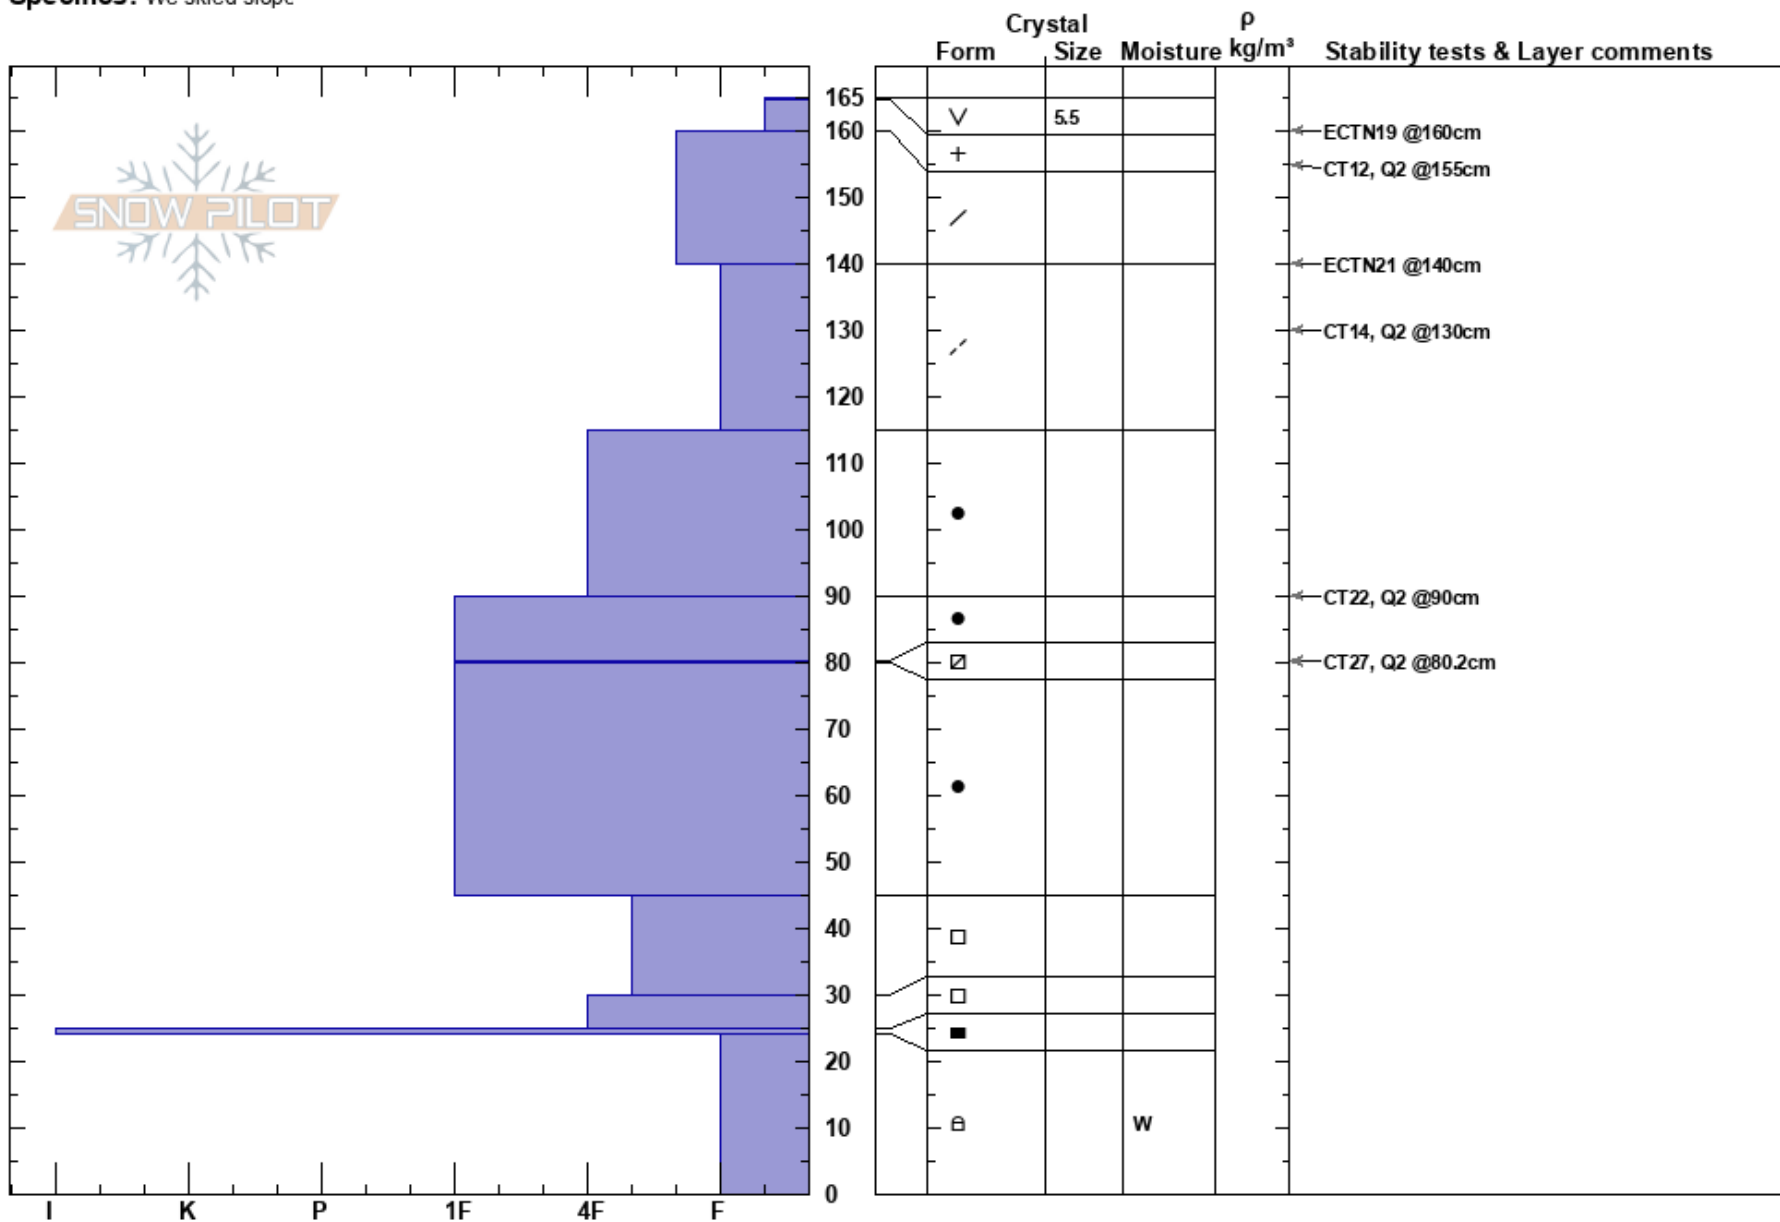

Hangover Hill
 Bitterroot
 MT
 Elevation: 5631 ft
 Aspect: 300°
 Specifics: We skied slope

Matt Radlowski
 01/01/2018 - 10:00am
 Co-ord: 46.64363N, -114.57110W
 Slope Angle: 20°
 Wind Loading:

Stability: HS:165
 Air Temperature: -9°C
 Sky Cover: CLR
 Precipitation: NO
 Wind: Calm
 Layer Notes: 80.2-80cm: Problematic layer