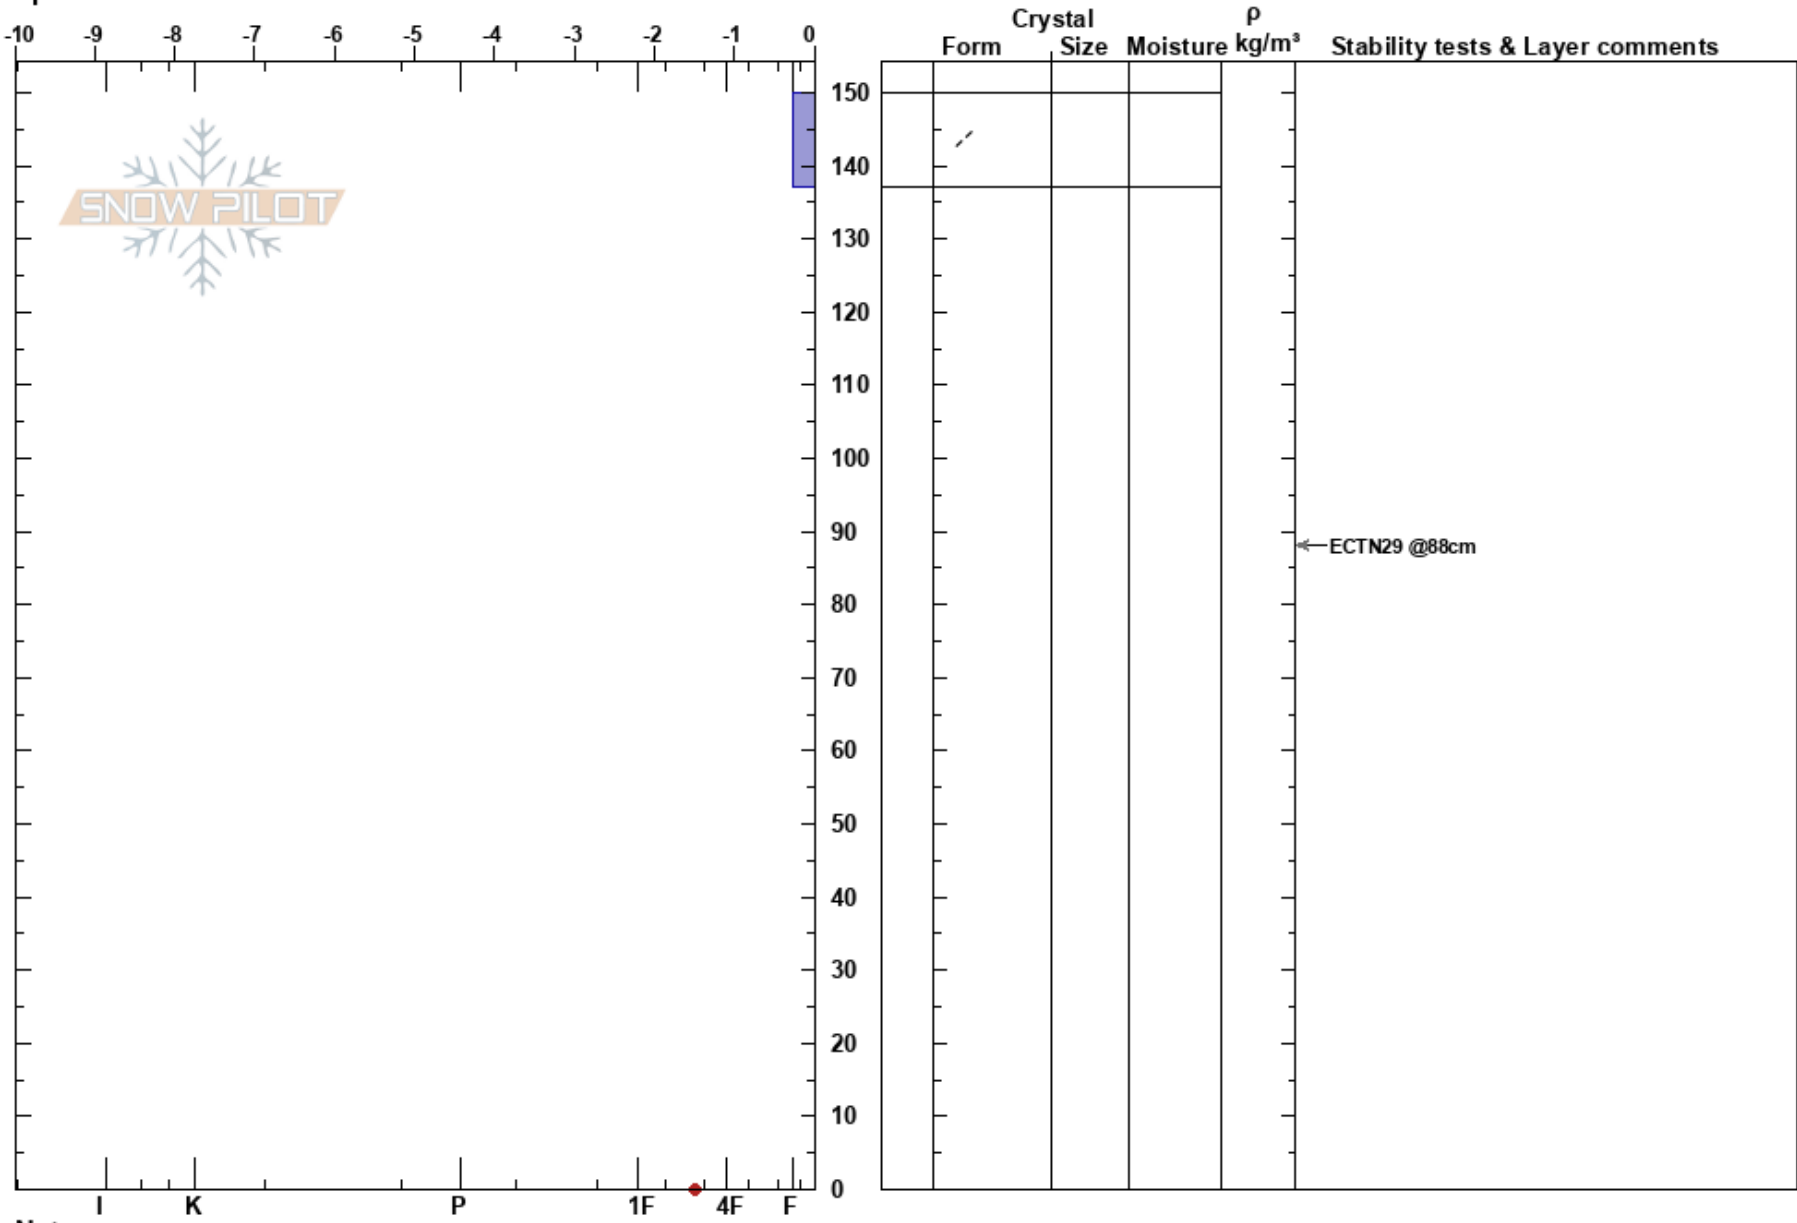

WCP pit 1
 San Juan Range
 CO
 Elevation: 10903 ft
 Aspect: 150°
 Specifics:

Maria Riek
 01/23/2023 - 12:47pm
 Co-ord: 13S 341286E 4149978N
 Slope Angle: 6°
 Wind Loading: no

Stability:
 Air Temperature:
 Sky Cover: OVC
 Precipitation: S2
 Wind: Calm

HS:150 Layer Notes:

Notes: profiled top 150 cm of snow. Depth was about 210cm, depth hoar found at bottom