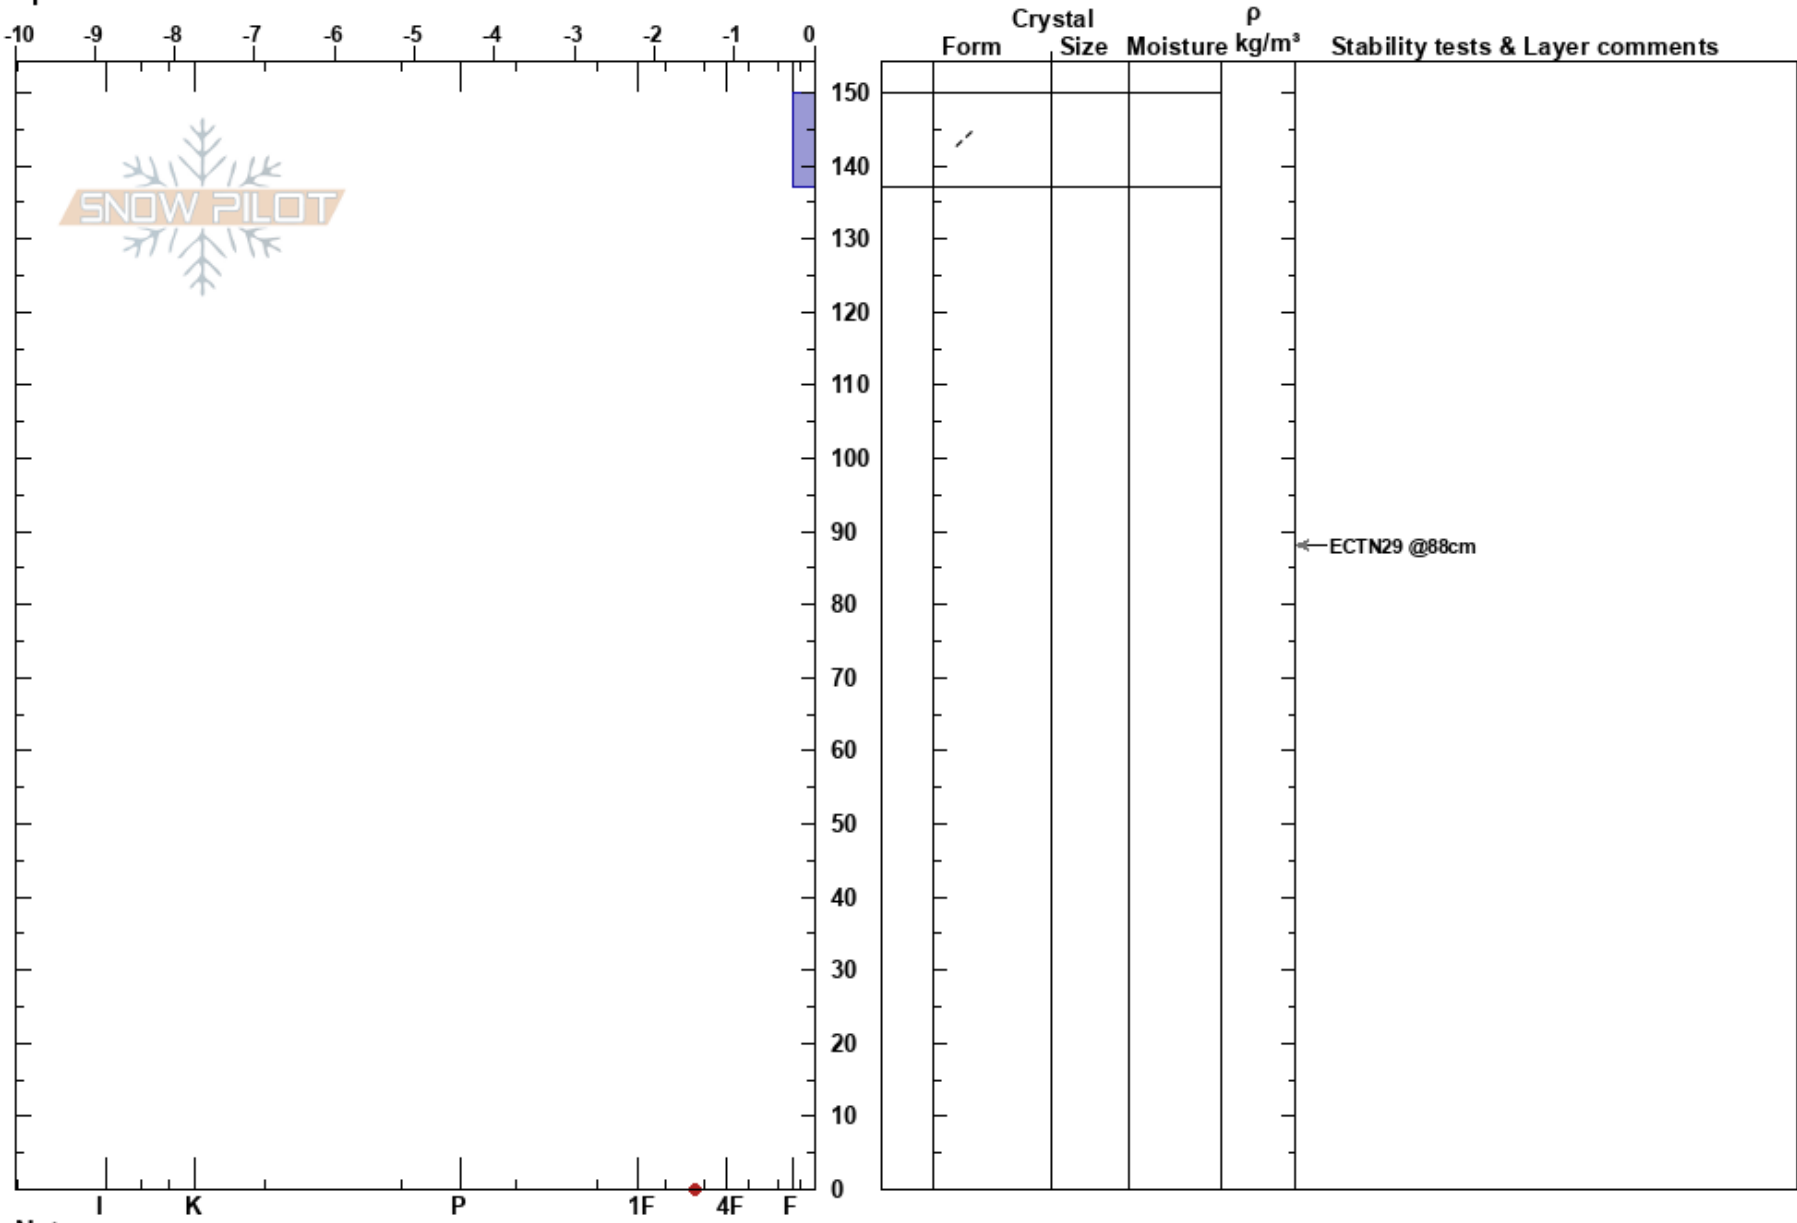

WCP pit 1  
 San Juan Range  
 CO  
 Elevation: 10903 ft  
 Aspect: 150°  
 Specifics:

Maria Riek  
 01/23/2023 - 12:47pm  
 Co-ord: 13S 341286E 4149978N  
 Slope Angle: 6°  
 Wind Loading: no

Stability:  
 Air Temperature:  
 Sky Cover: OVC  
 Precipitation: S2  
 Wind: Calm

HS:150 Layer Notes:

Notes: profiled top 150 cm of snow. Depth was about 210cm, depth hoar found at bottom