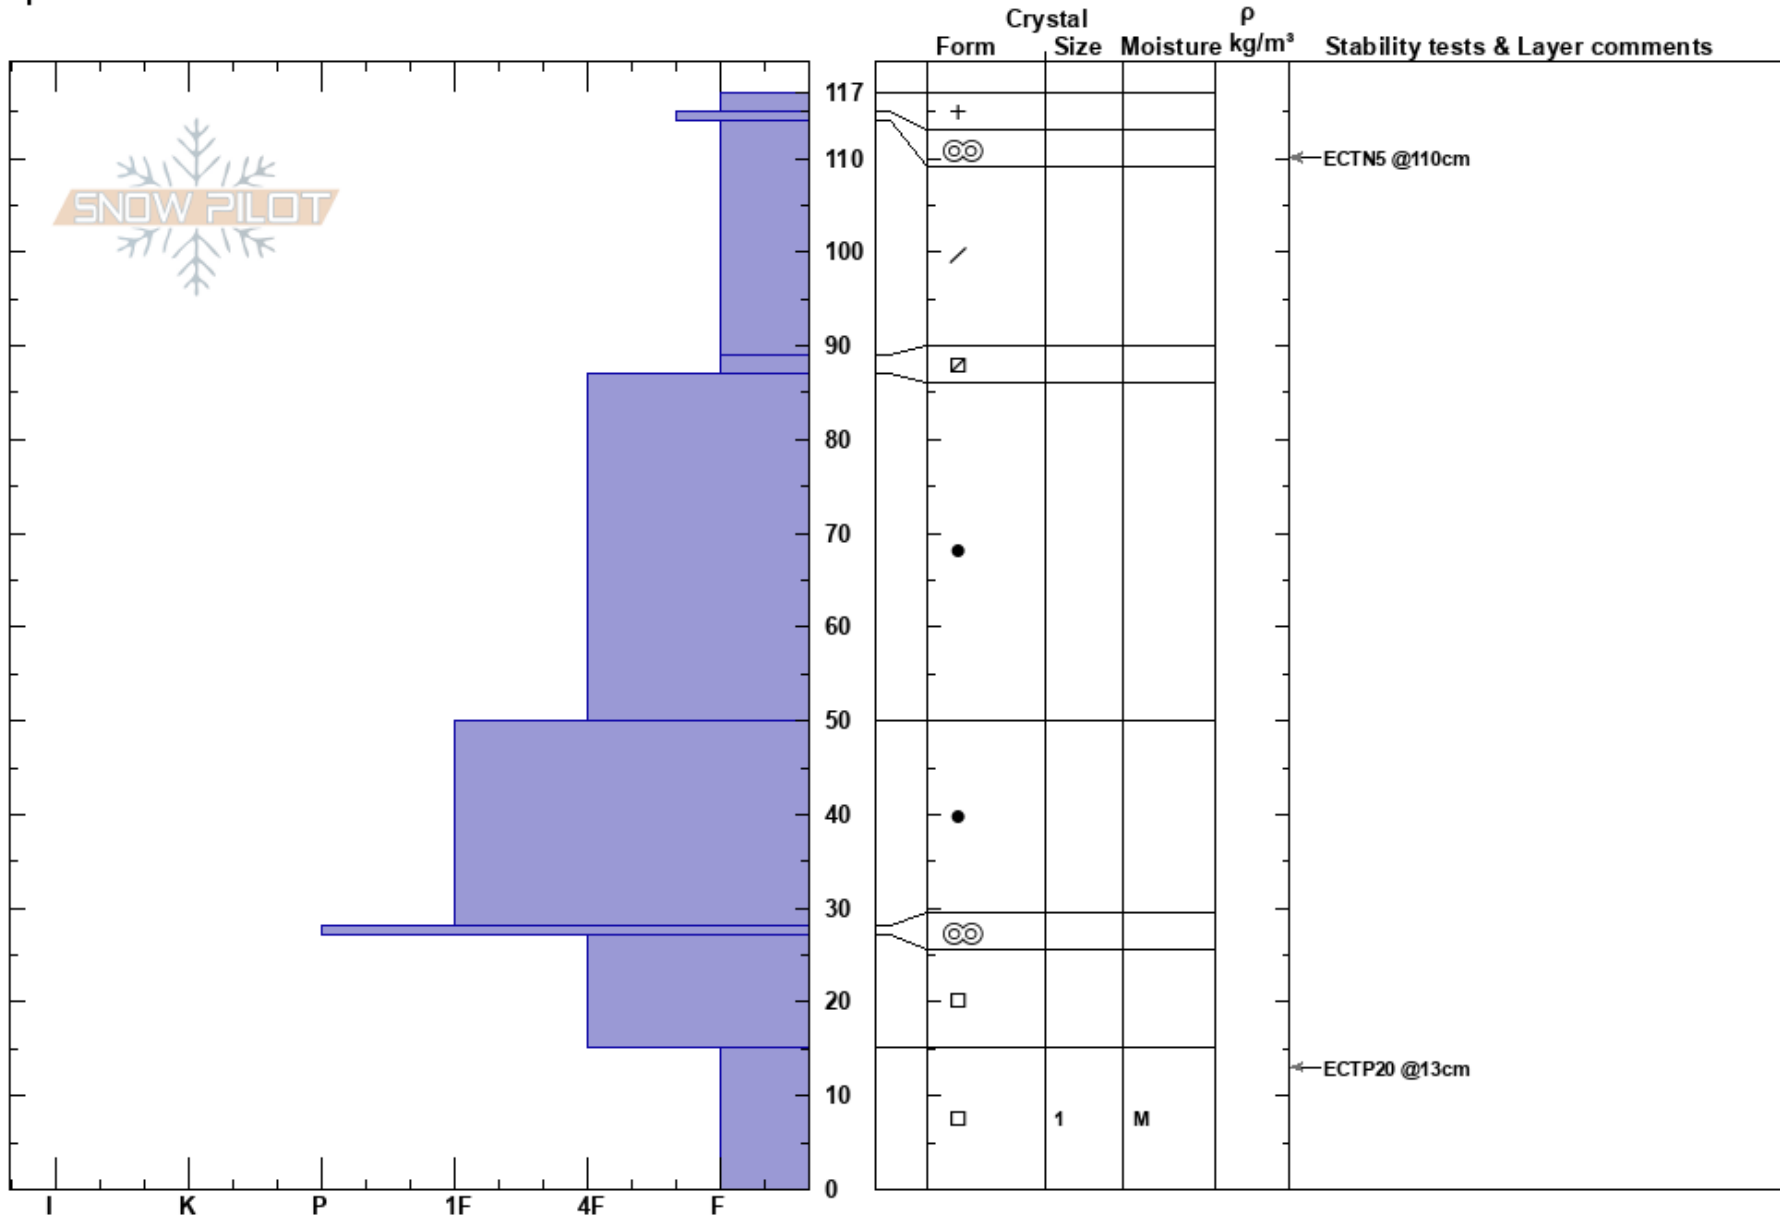

Strawberry  
 Salt River Range  
 WY  
 Elevation: 8895 ft  
 Aspect: 160°  
 Specifics:

Gabrielle Antonioli  
 01/24/2023 - 12:00pm  
 Co-ord: 42.91612N, -110.85397W  
 Slope Angle: 30°  
 Wind Loading:

Stability:  
 Air Temperature:  
 Sky Cover: SCT  
 Precipitation: NO  
 Wind: Calm

HS:117

Layer Notes:

Notes: