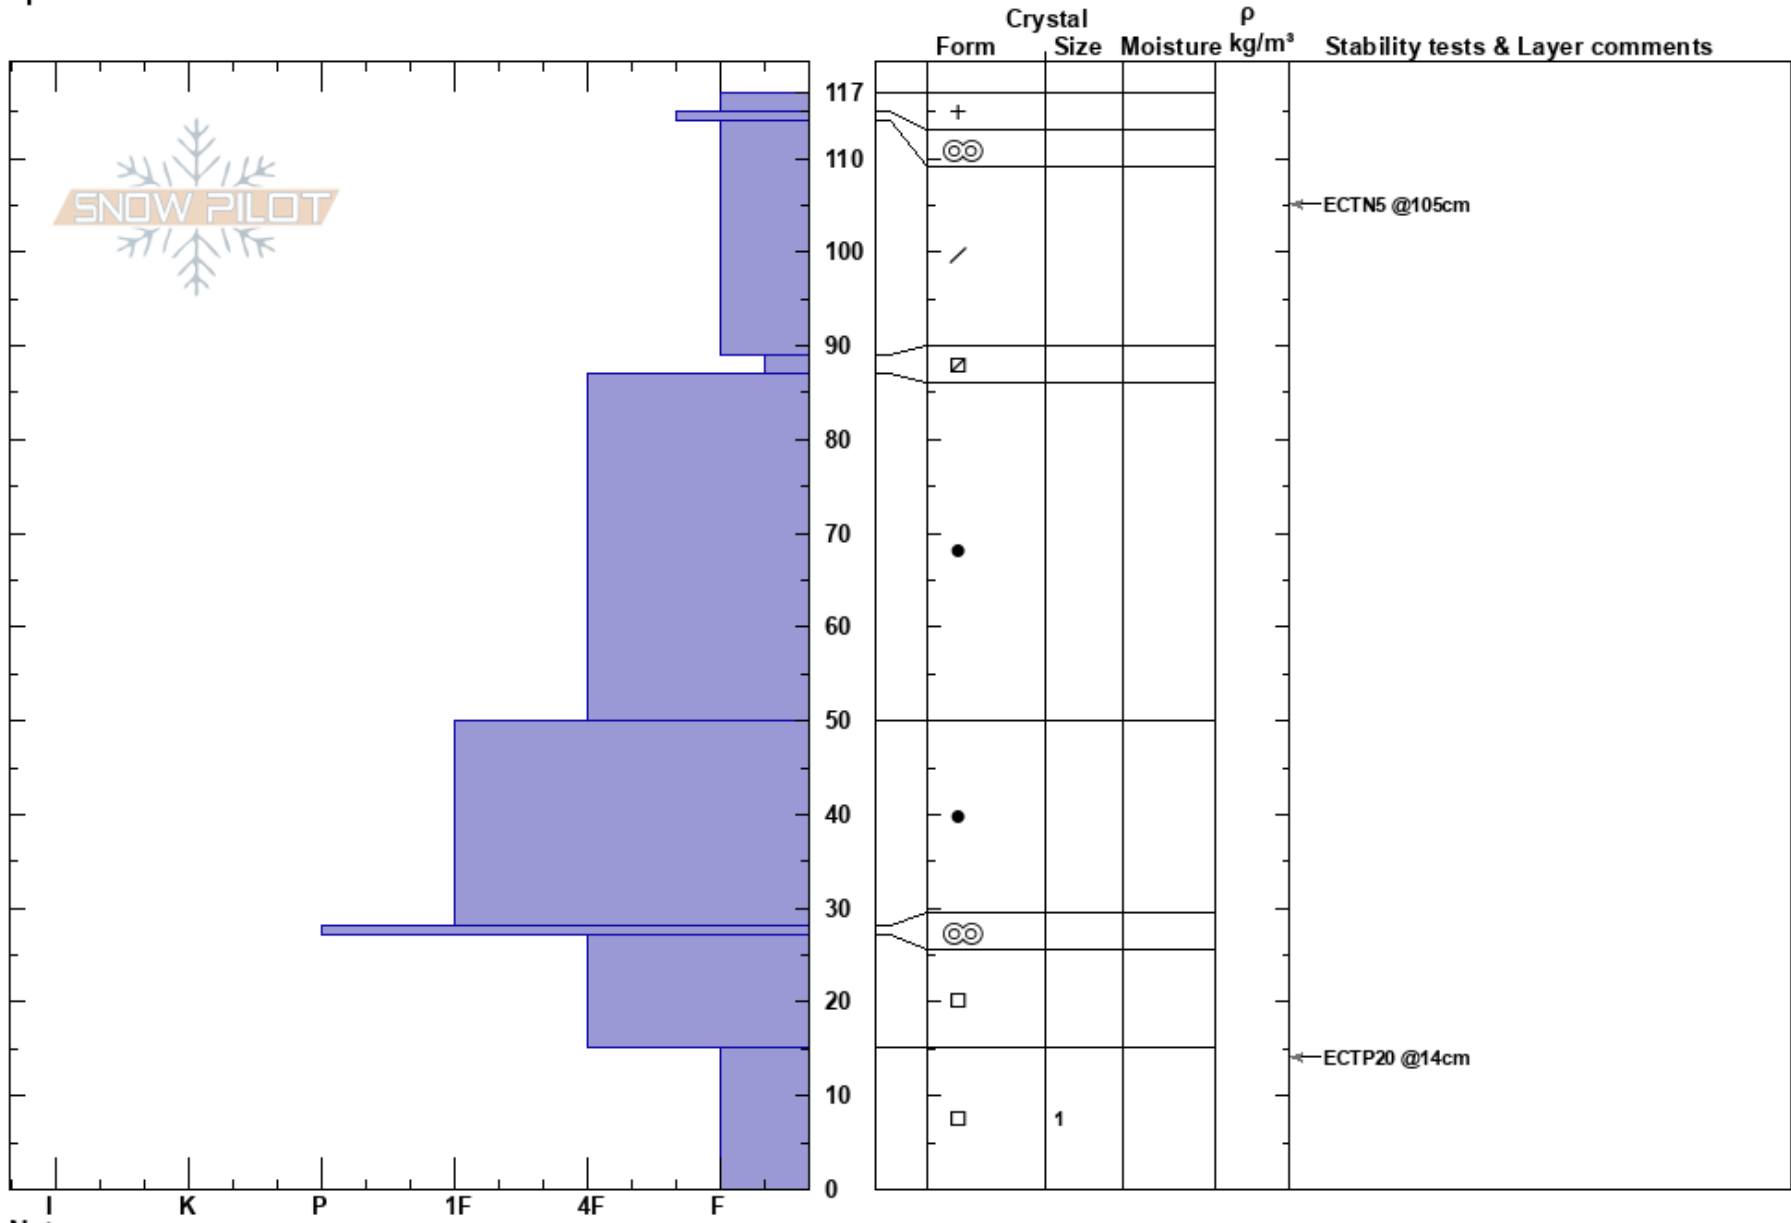

Strawberry  
 Salt River Range  
 WY  
 Elevation: 8895 ft  
 Aspect: 160°  
 Specifics:

Gabrielle Antonioli  
 01/24/2023 - 12:00pm  
 Co-ord: 42.91612N, -110.85397W  
 Slope Angle: 30°  
 Wind Loading:

Stability:  
 Air Temperature:  
 Sky Cover: SCT  
 Precipitation: NO  
 Wind: Calm

HS:117  
 Layer Notes:  
 15-0cm: Problematic layer

Notes: