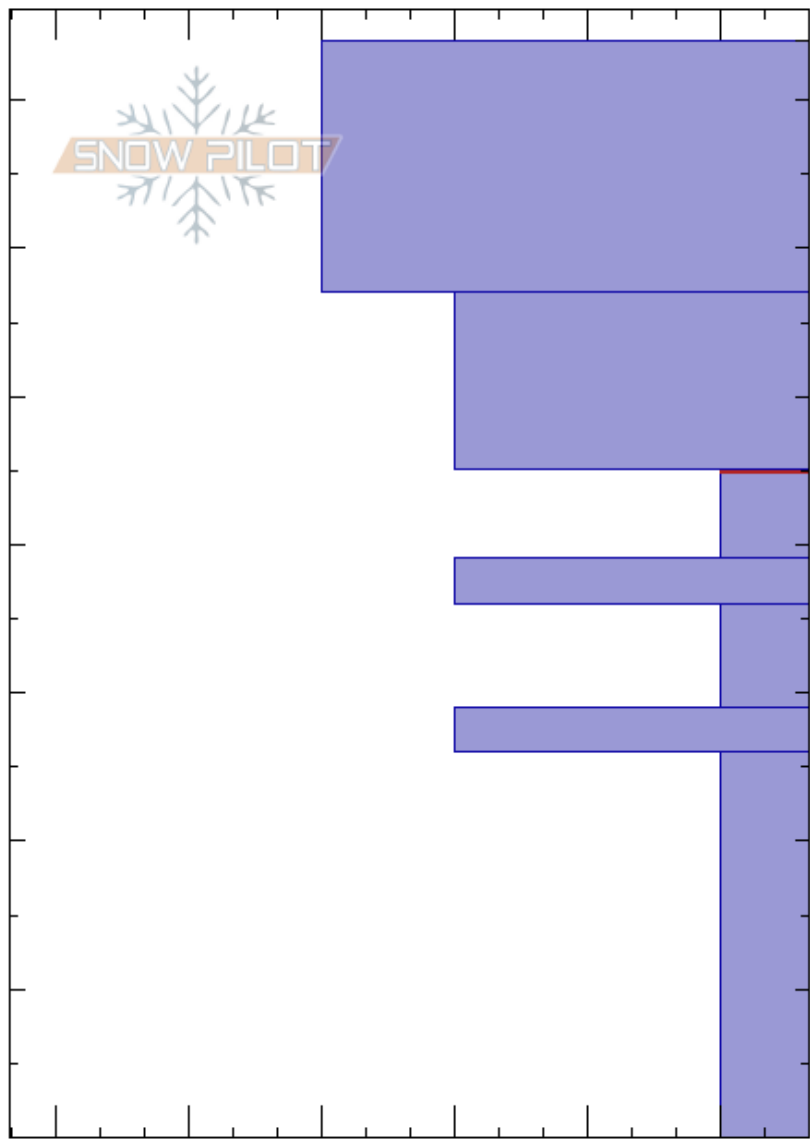

La Cal Basin
Sangre de Cristo Range
NM

Hannah McGowan
12/31/2017 - 3:00pm
Co-ord: 36.55192N, -105.41580W
Slope Angle: 30°
Wind Loading: previous

Stability: HS:74
Air Temperature: -4°C PF:0
Sky Cover: BKN
Precipitation: NO
Wind: SW Moderate
Layer Notes: 45-39cm: Problematic layer

Elevation: 12617 ft
Aspect: 67°
Specifics:

Crystal Form	Crystal Size	Moisture	ρ kg/m ³	Stability tests & Layer comments
(∅)	0.5			
□	1			← STE @47cm
□	1.5			← CT9, Q1 @40cm
□	1			
□	1.5			
□	1			← ECTP15 @27cm
^	2			