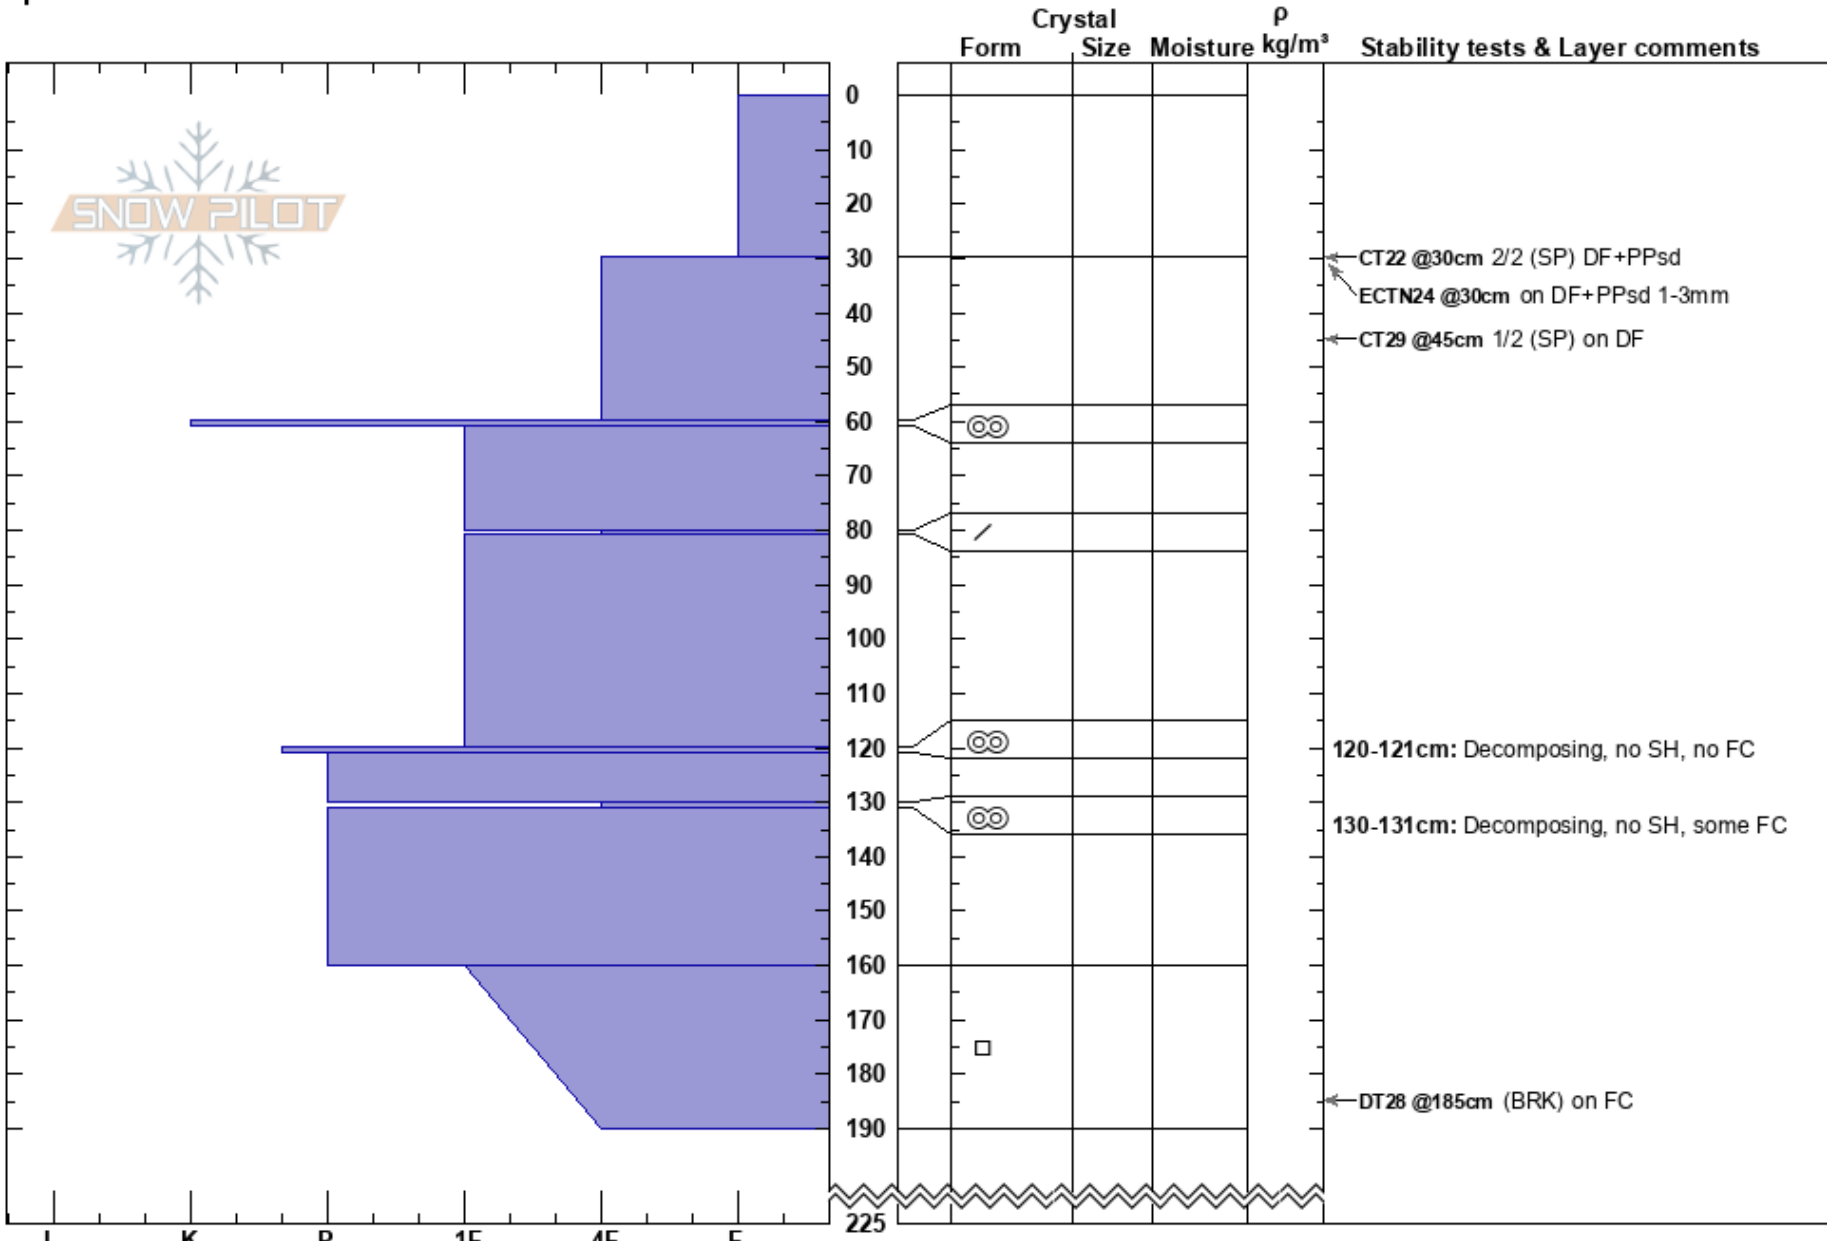

Pwdr Pig R Solar Slope  
 Monashee BC  
 Elevation: 2060 m  
 Aspect: S  
 Specifics:

Sylvia Bogusz  
 16/01/2023 - 10:00  
 Co-ord:  
 Slope Angle: 40°  
 Wind Loading:

Stability:  
 Air Temperature: -6.2°C  
 Sky Cover: OVC  
 Precipitation: S-1  
 Wind: S Light Breeze

HS:225 PF:80  
 Layer Notes:  
 120-121cm: Decomposing, no SH, no FC  
 130-131cm: Decomposing, no SH, some FC  
 160-190cm: Problematic layer

**Notes:** Top of steep open solar pitch, skiers left against trees.  
 Objective to find and test stability of Dec 5 SH, PPsd, down 140-165cm  
 Cut column for DT down 105 above MFcr