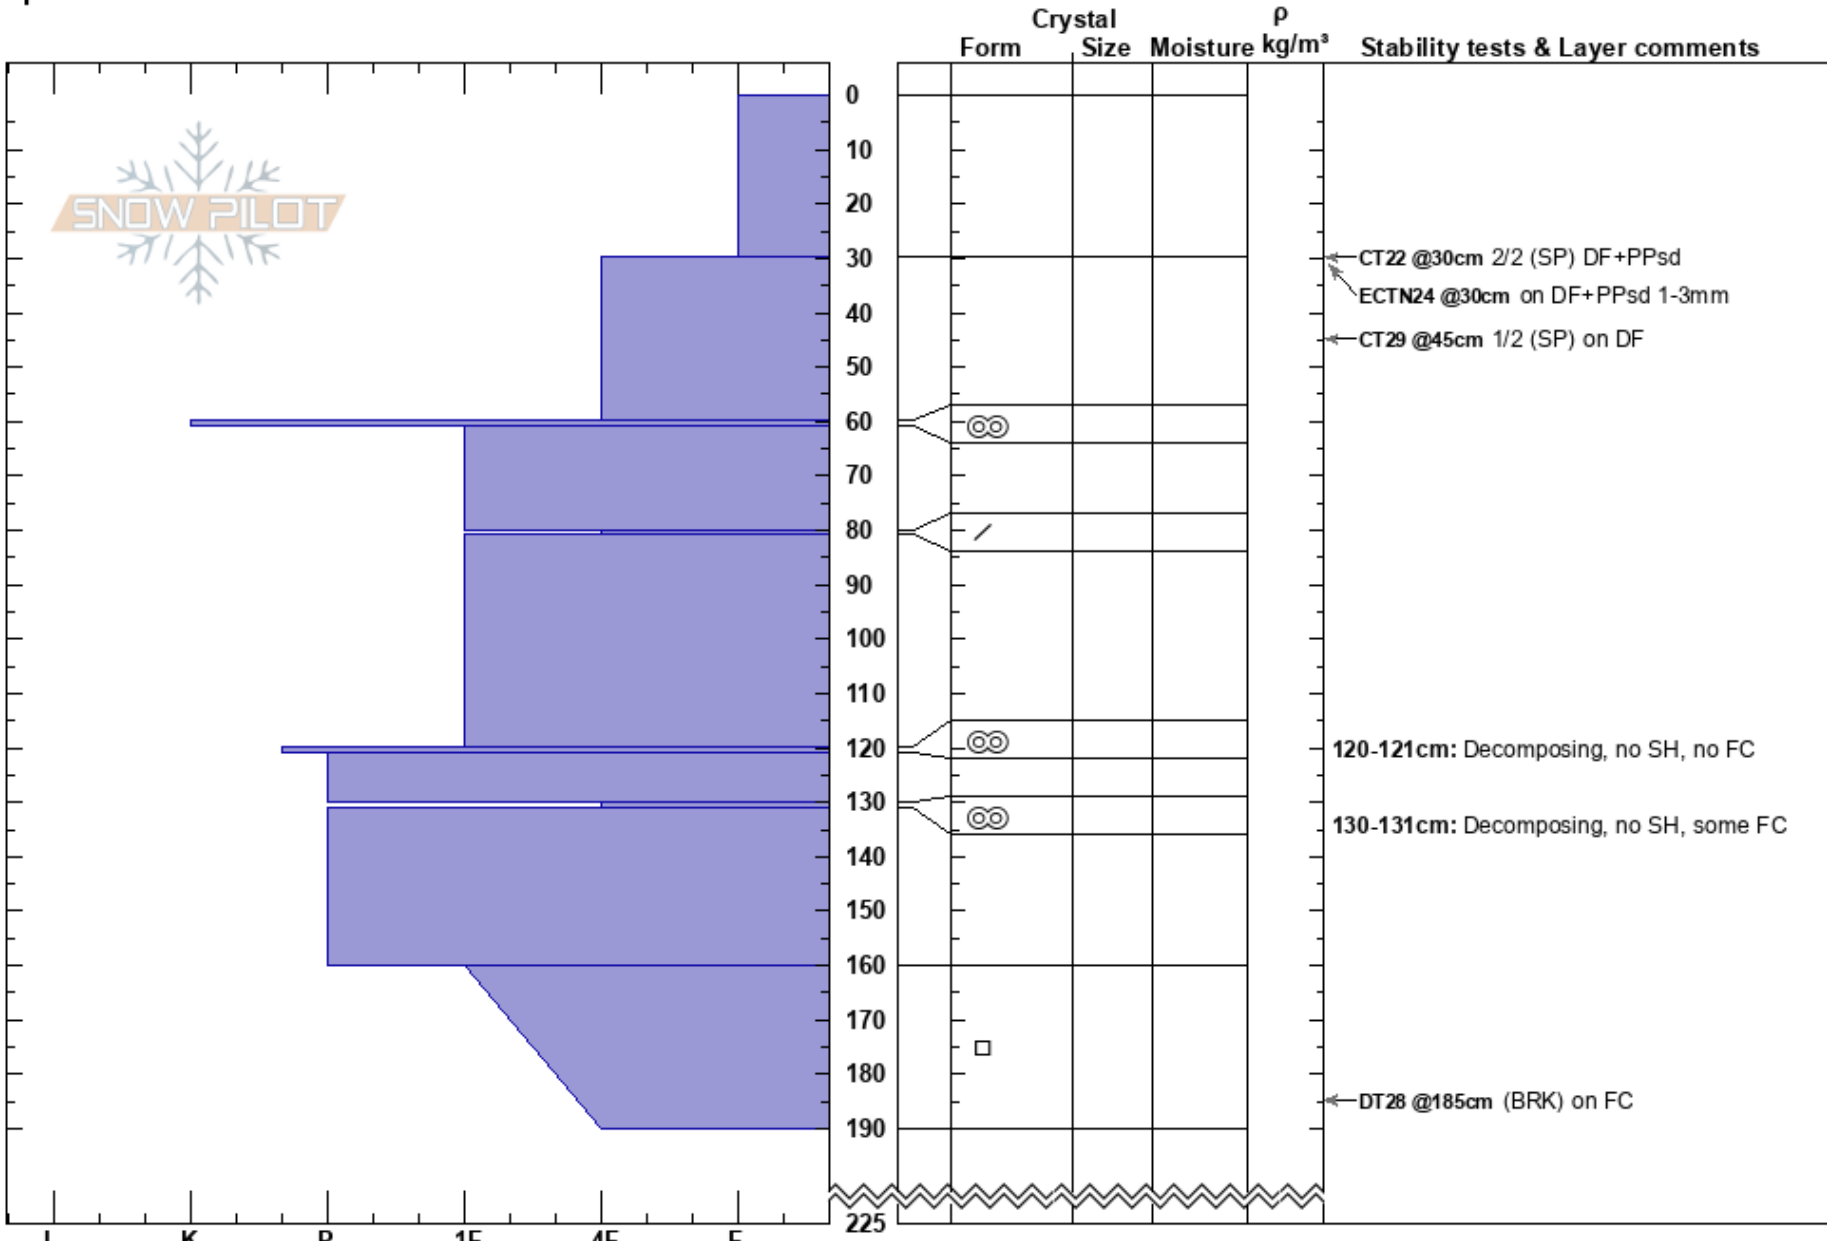

Pwdr Pig R Solar Slope
 Monashee
 BC
Elevation: 2060 m
Aspect: S
Specifics:

Sylvia Bogusz
 16/01/2023 - 10:00
Co-ord:
Slope Angle: 40°
Wind Loading:

Stability:
Air Temperature: -6.2°C
Sky Cover: OVC
Precipitation: S-1
Wind: S Light Breeze

HS:225
PF:80
Layer Notes:
 120-121cm: Decomposing, no SH, no FC
 130-131cm: Decomposing, no SH, some FC
 160-190cm: Problematic layer

Notes: Top of steep open solar pitch, skiers left against trees.
 Objective to find and test stability of Dec 5 SH, PPsd, down 140-165cm
 Cut column for DT down 105 above MFcr