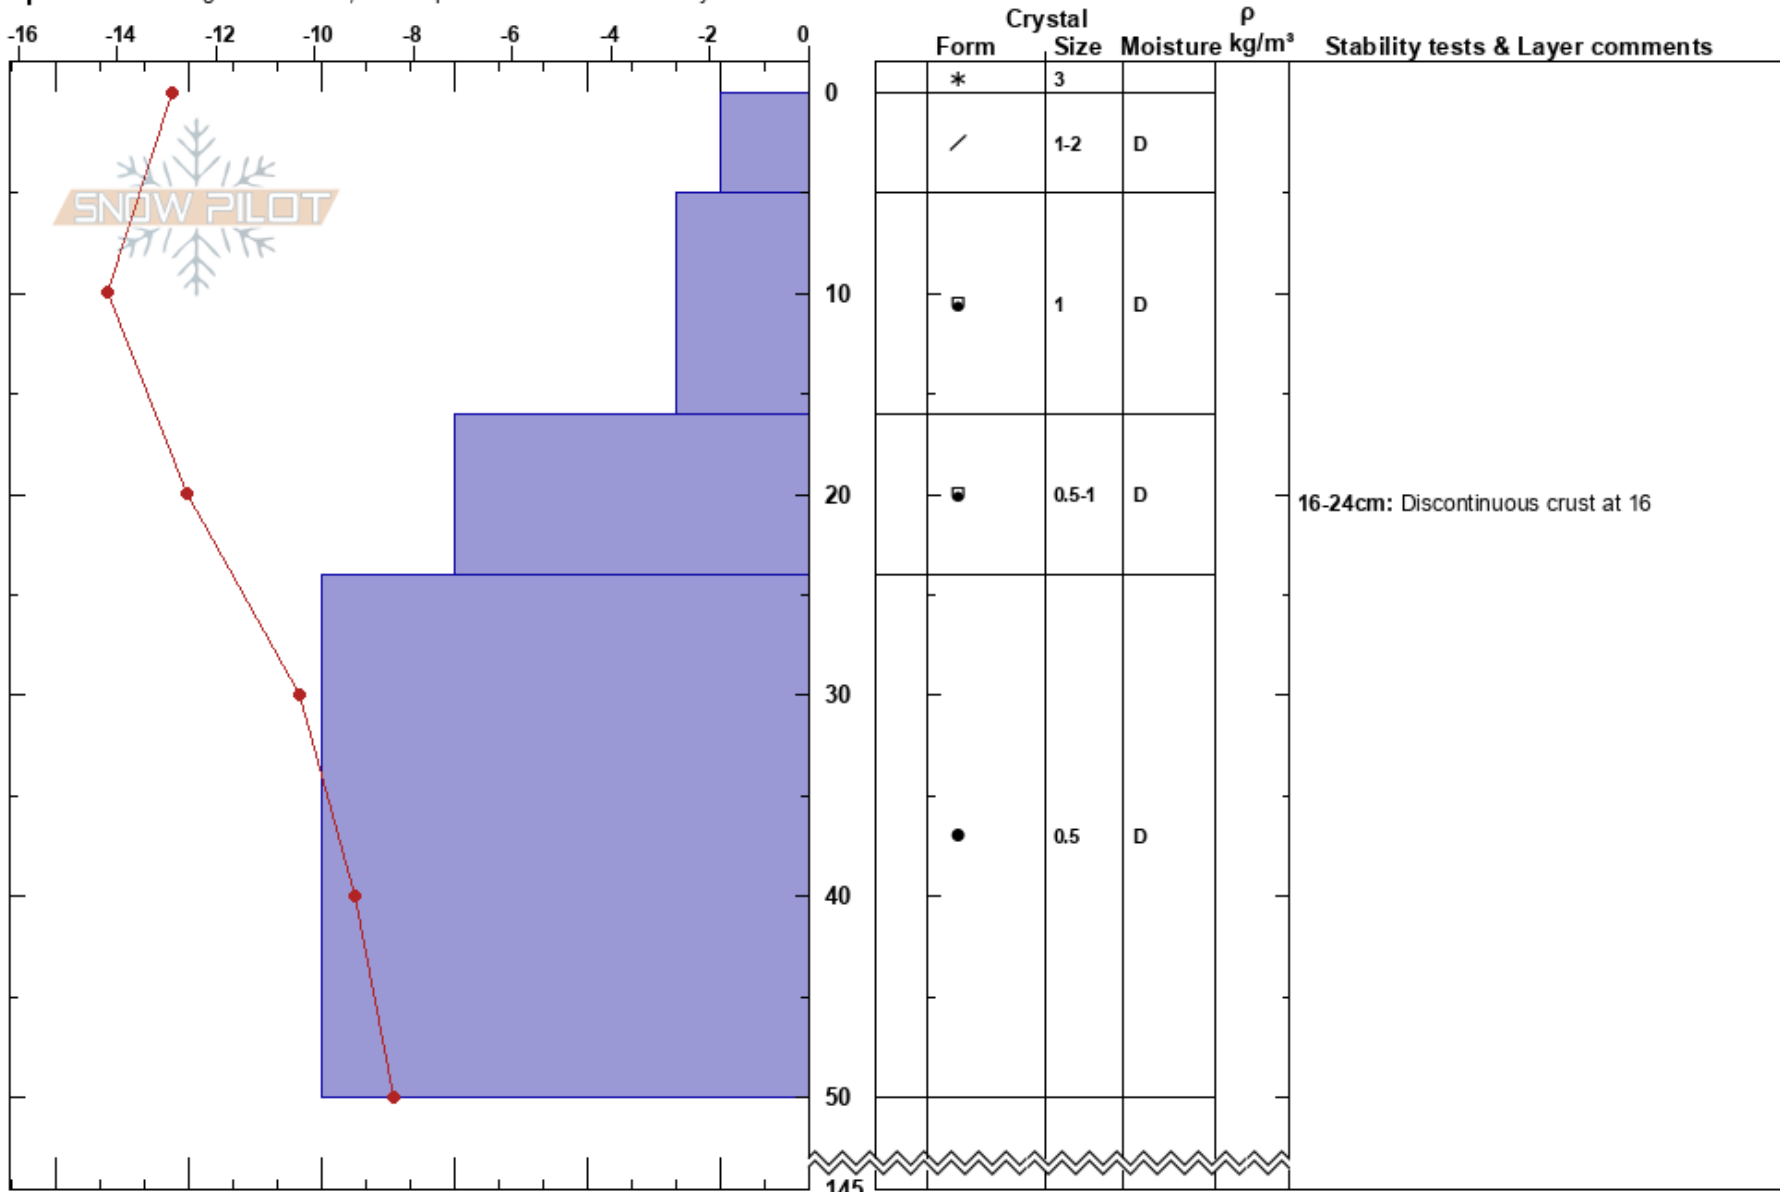

PF:25

16-24cm: Discontinuous crust at 16

MT

Co-ord: 12T 466578W 5006054N

Sky Cover: FEW

Elevation: 2800 m

Slope Angle: 17°

Precipitation: NO

Aspect: N

Wind Loading: no

Wind: Calm

Specifics: Pit dug in a Ski Area; Pit is representative of backcountry

Notes: