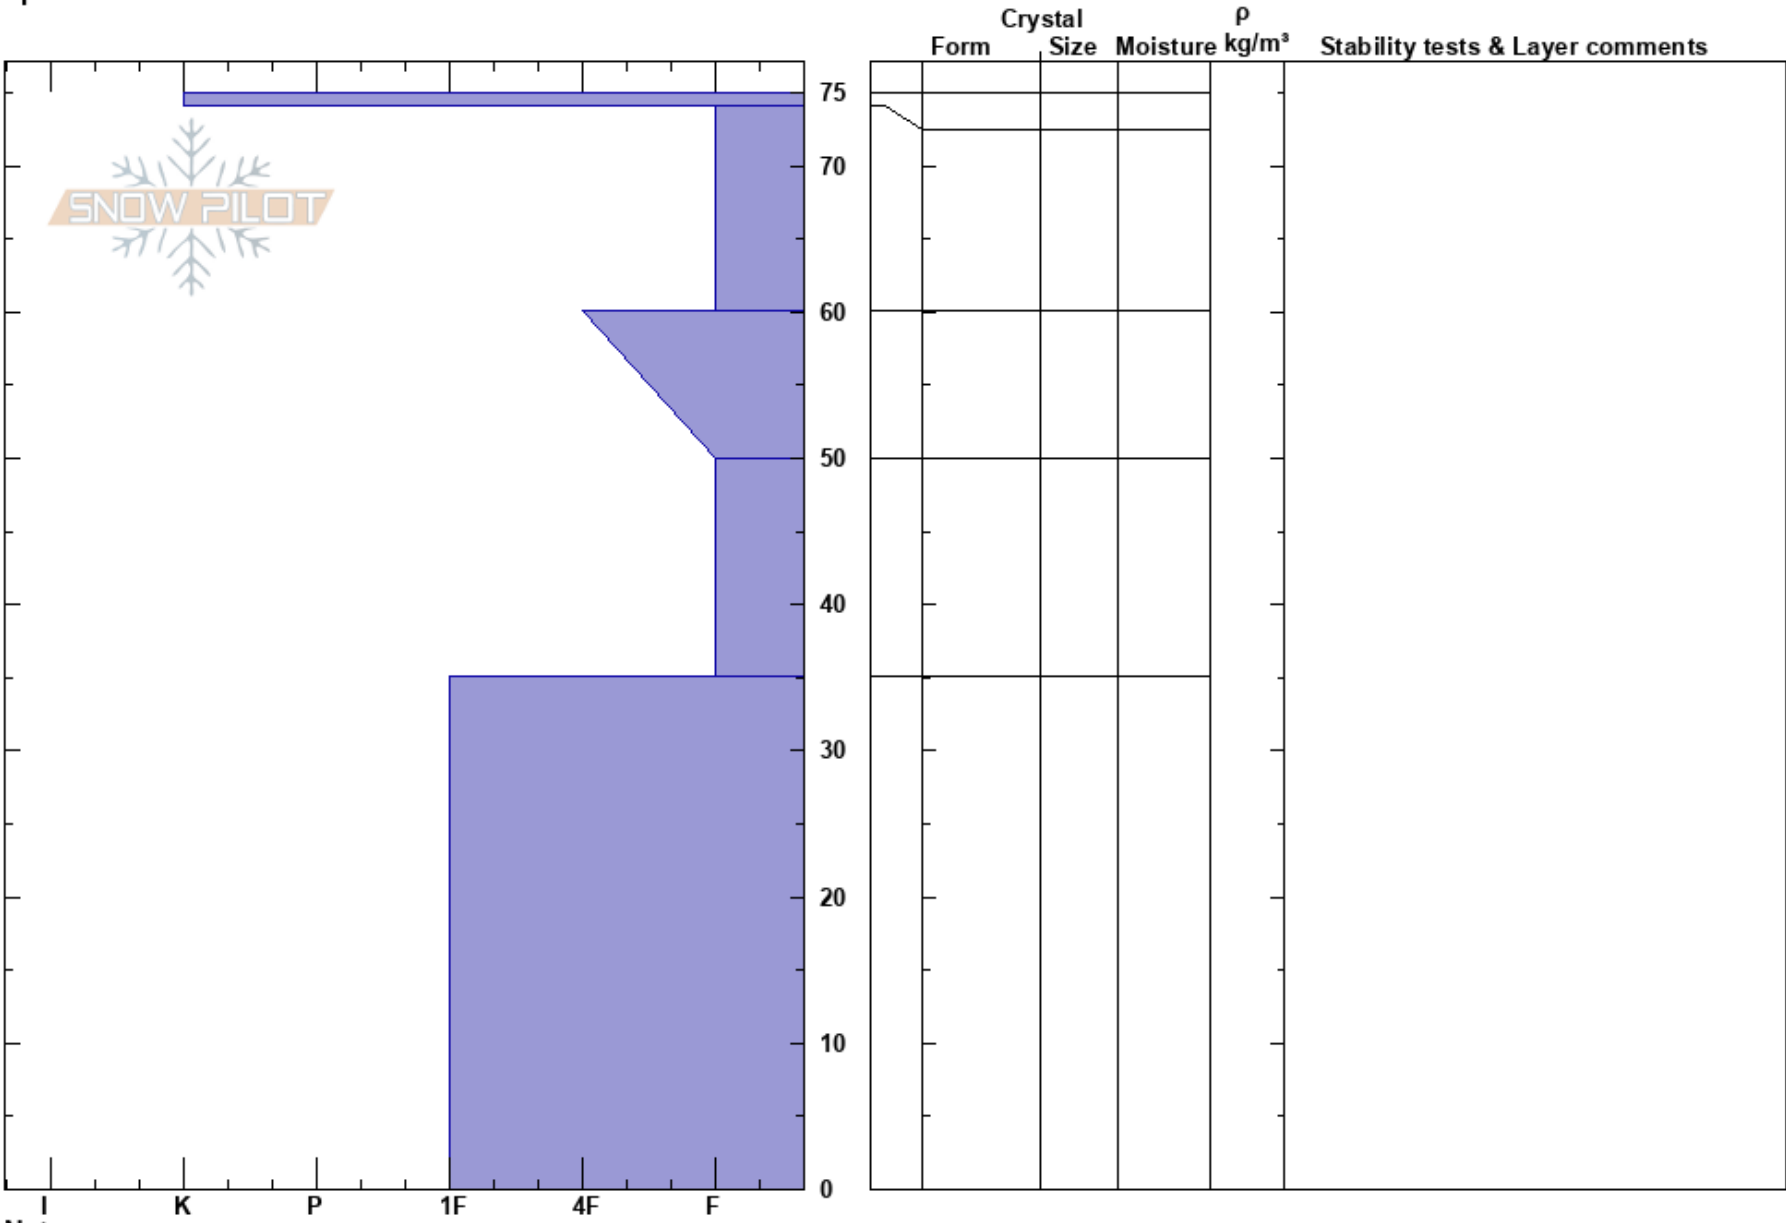

Jughandle West Face
 Boise Mountains
 ID
 Elevation: 7700 ft
 Aspect: W
 Specifics:

Brian Parker
 12/30/2017 - 12:20pm
 Co-ord: 44.83930N, -115.96048W
 Slope Angle: 28°
 Wind Loading: no

Stability:
 Air Temperature:
 Sky Cover: SCT
 Precipitation: NO
 Wind: W Light Breeze

HS:75
 50-35cm:Problematic layer

Notes: Pit on windward side of mountain.