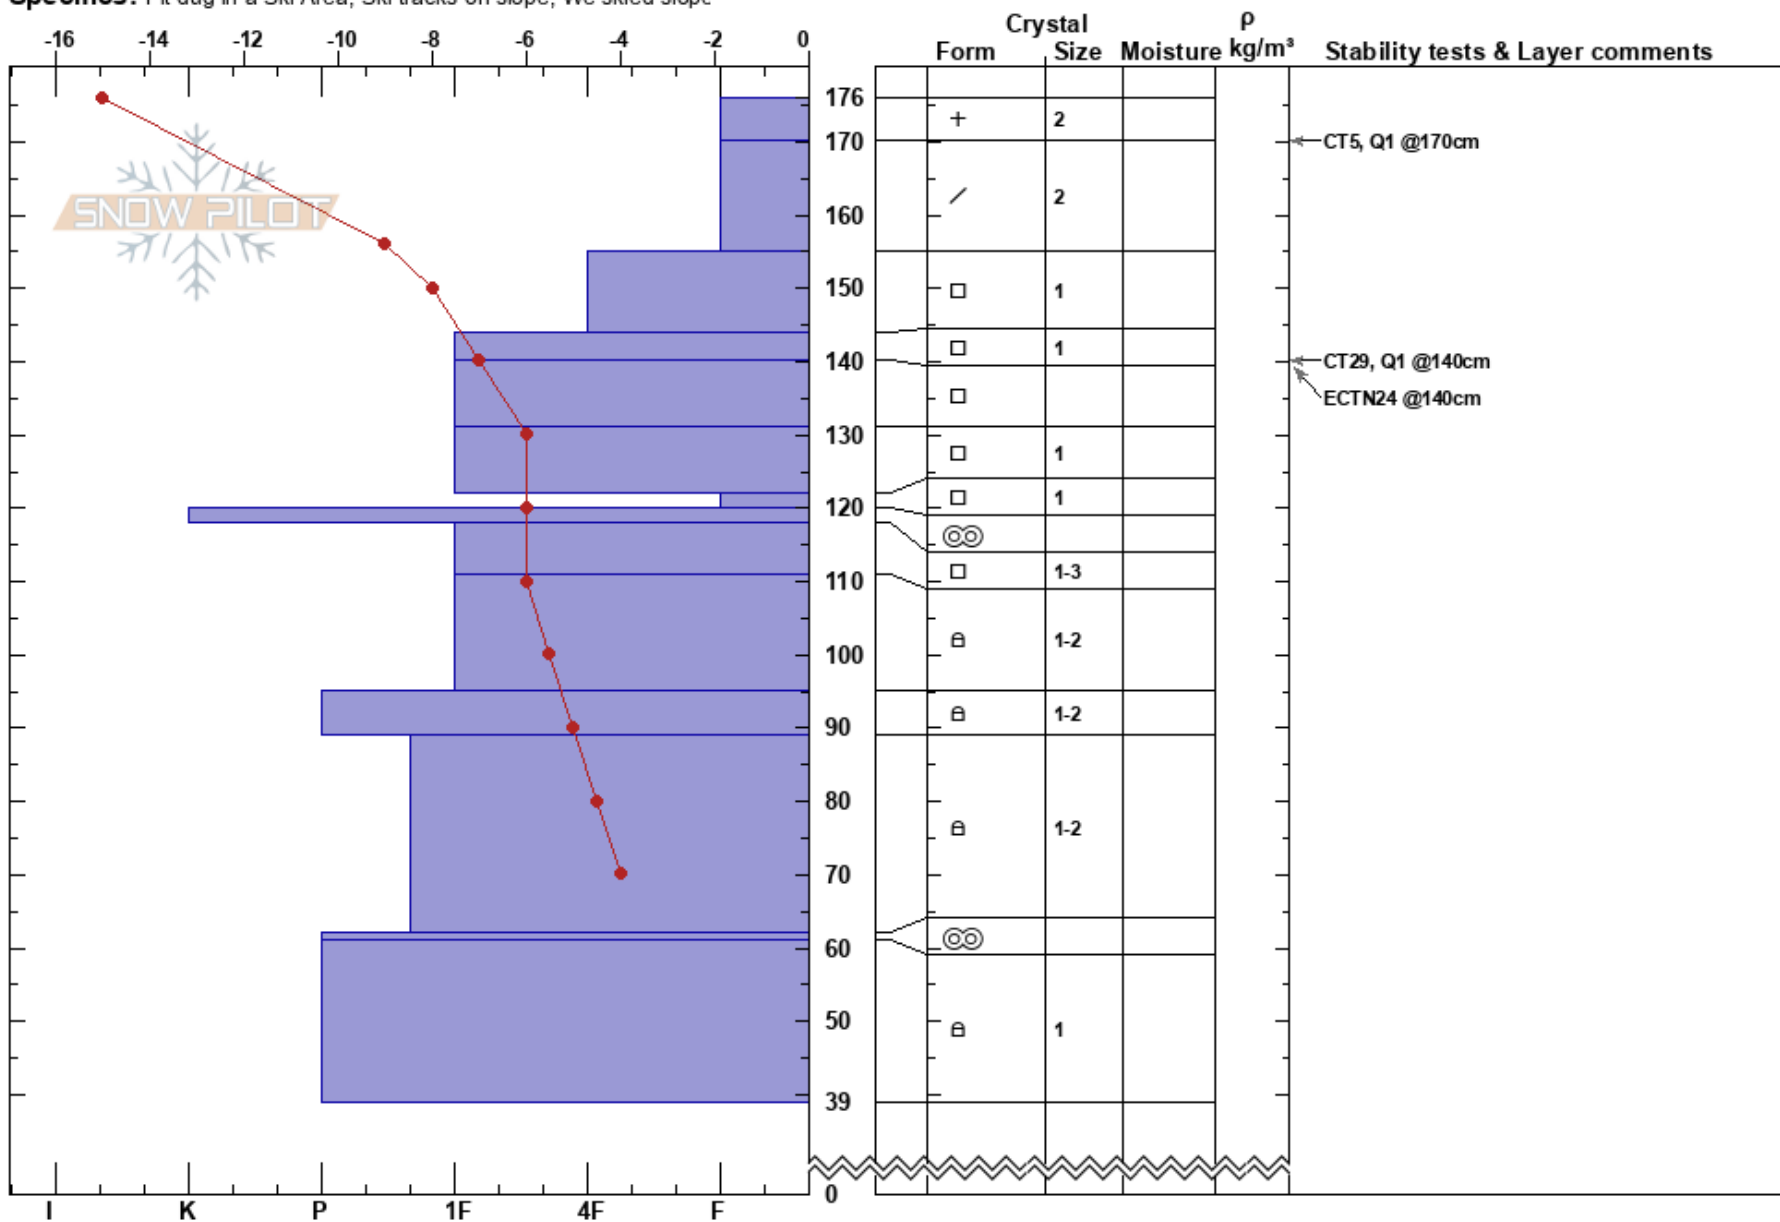

Melehouse-Grand Targhe Daniel Nagy
 Teton Range 12/21/2017 - 11:16am
 WY Co-ord: 43.77721N, -110.92564W
 Elevation: 2901 m Slope Angle: 42°
 Aspect: W Wind Loading: previous
 Specifics: Pit dug in a Ski Area; Ski tracks on slope; We skied slope

Stability: Good HS:176 Layer Notes:
 Air Temperature: -11°C PF:40 122-120cm:Problematic layer
 Sky Cover: CLR
 Precipitation: NO
 Wind: NE Light Breeze

Notes: