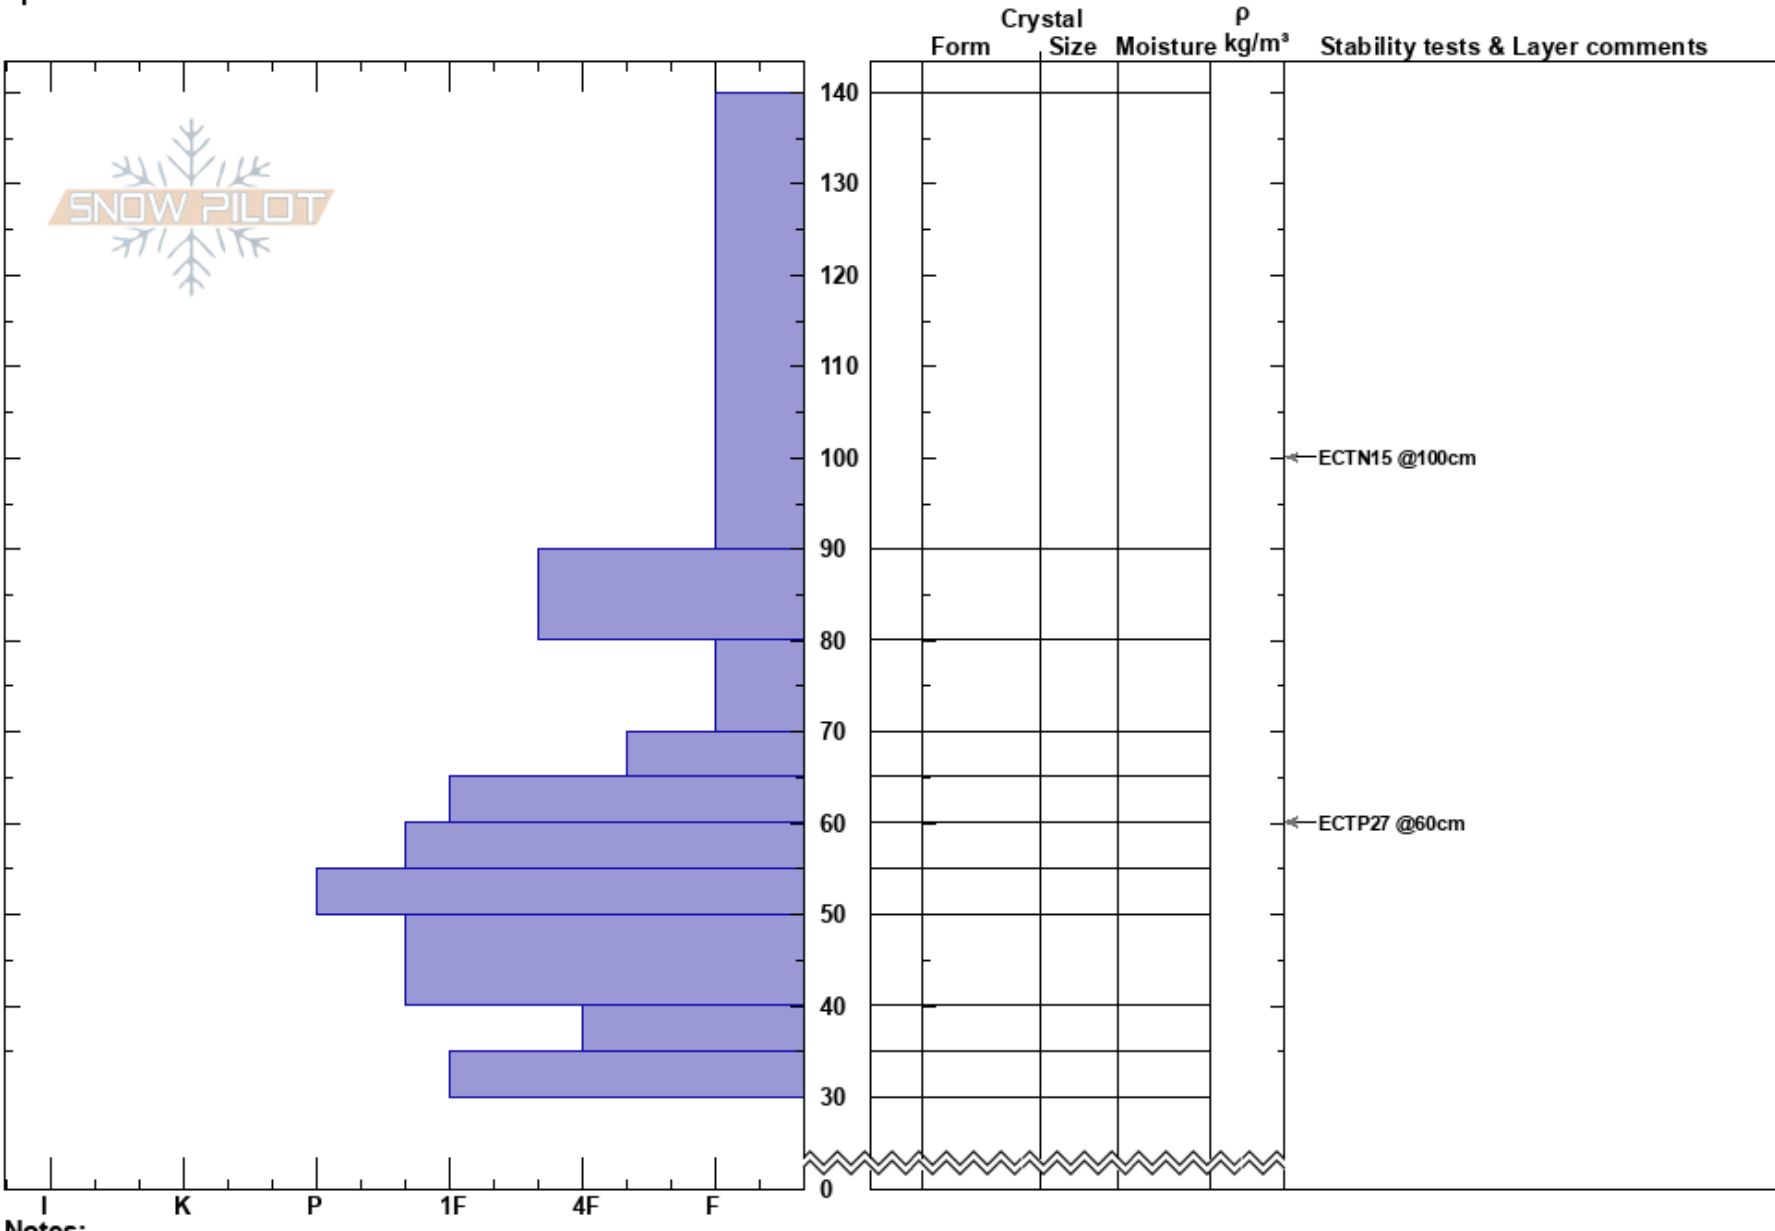

Woody Ridge  
Absaroka Range  
MT  
Elevation: 9150 ft  
Aspect: 255°  
Specifics:

Daniel Mayne  
12/29/2017 - 12:00pm  
Co-ord:  
Slope Angle:  
Wind Loading:

Stability:  
Air Temperature:  
Sky Cover:  
Precipitation: S2  
Wind:  
HS:140  
Layer Notes:  
55-50cm:Problematic layer