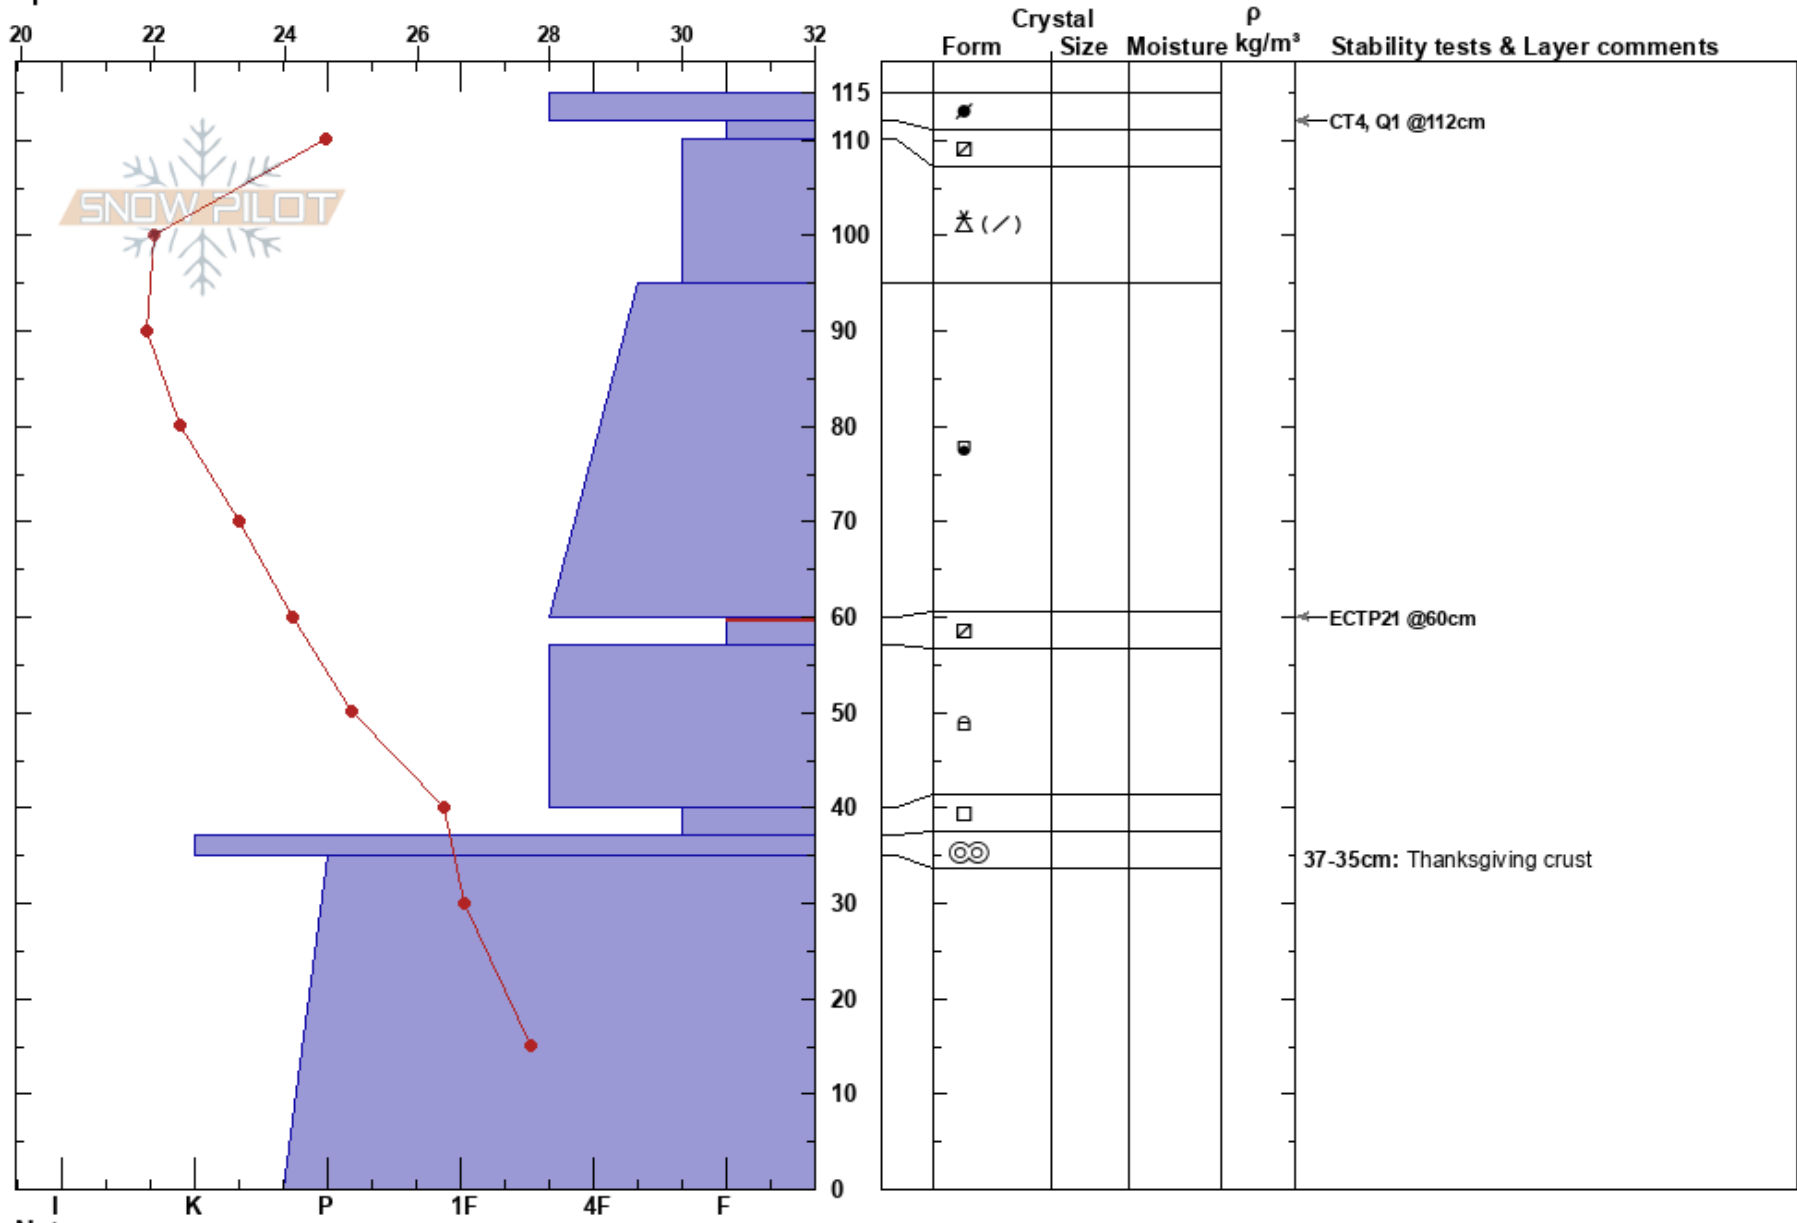

Steep H. Timber Sale  
 Bear River Range  
 UT  
 Elevation: 8500 ft  
 Aspect: NW  
 Specifics:

toby weed  
 12/30/2017 - 2:00pm  
 Co-ord: 41.96234N, -111.62521W  
 Slope Angle: 26°  
 Wind Loading: previous

Stability: Fair  
 Air Temperature: 28°F  
 Sky Cover: BKN  
 Precipitation: NO  
 Wind: W Moderate

HS:115  
 PF:80  
 60-57cm: Problematic layer  
 37-35cm: Thanksgiving crust

Notes: