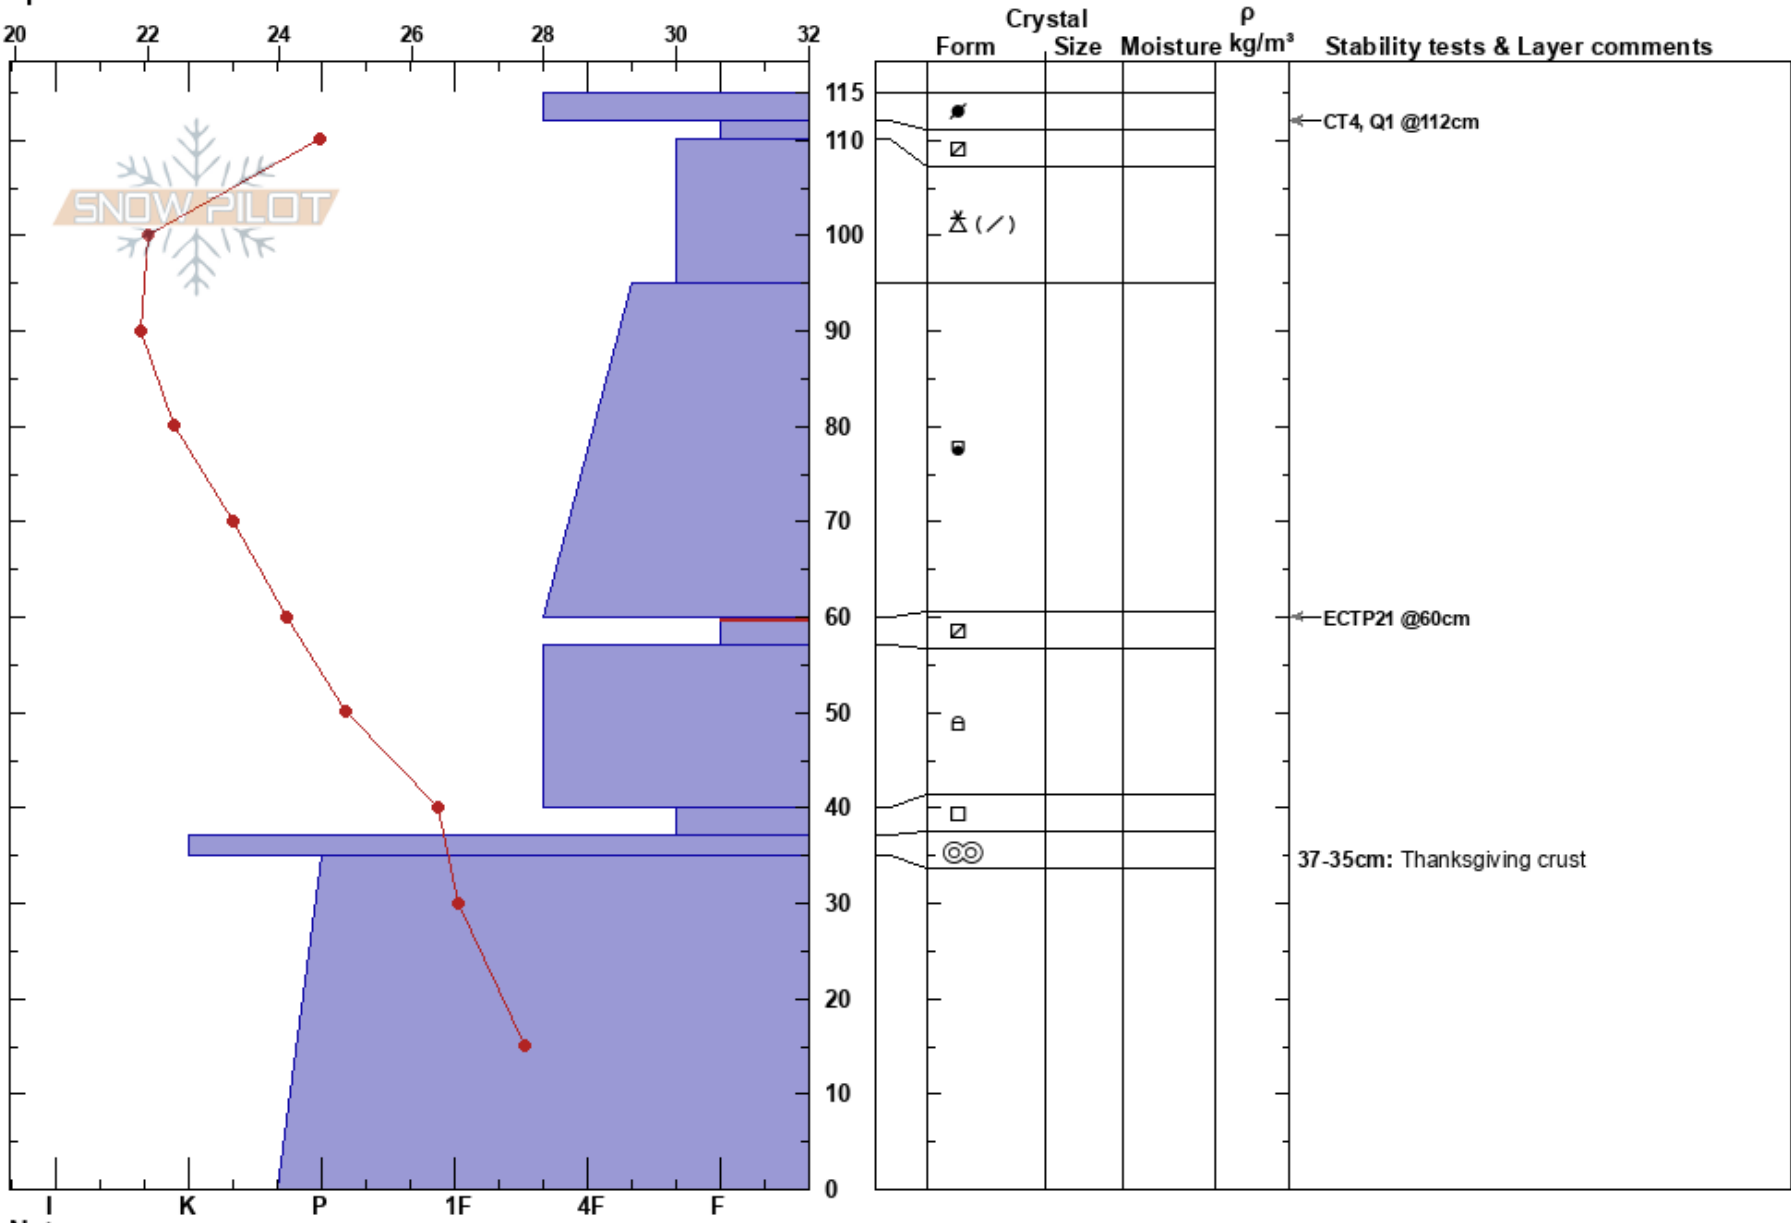

Steep H. Timber Sale
 Bear River Range
 UT
 Elevation: 8500 ft
 Aspect: NW
 Specifics:

toby weed
 12/30/2017 - 2:00pm
 Co-ord: 41.96234N, -111.62521W
 Slope Angle: 26°
 Wind Loading: previous

Stability: Fair
 Air Temperature: 28°F
 Sky Cover: BKN
 Precipitation: NO
 Wind: W Moderate
 HS:115
 PF:80
 Layer Notes:
 60-57cm: Problematic layer
 37-35cm: Thanksgiving crust