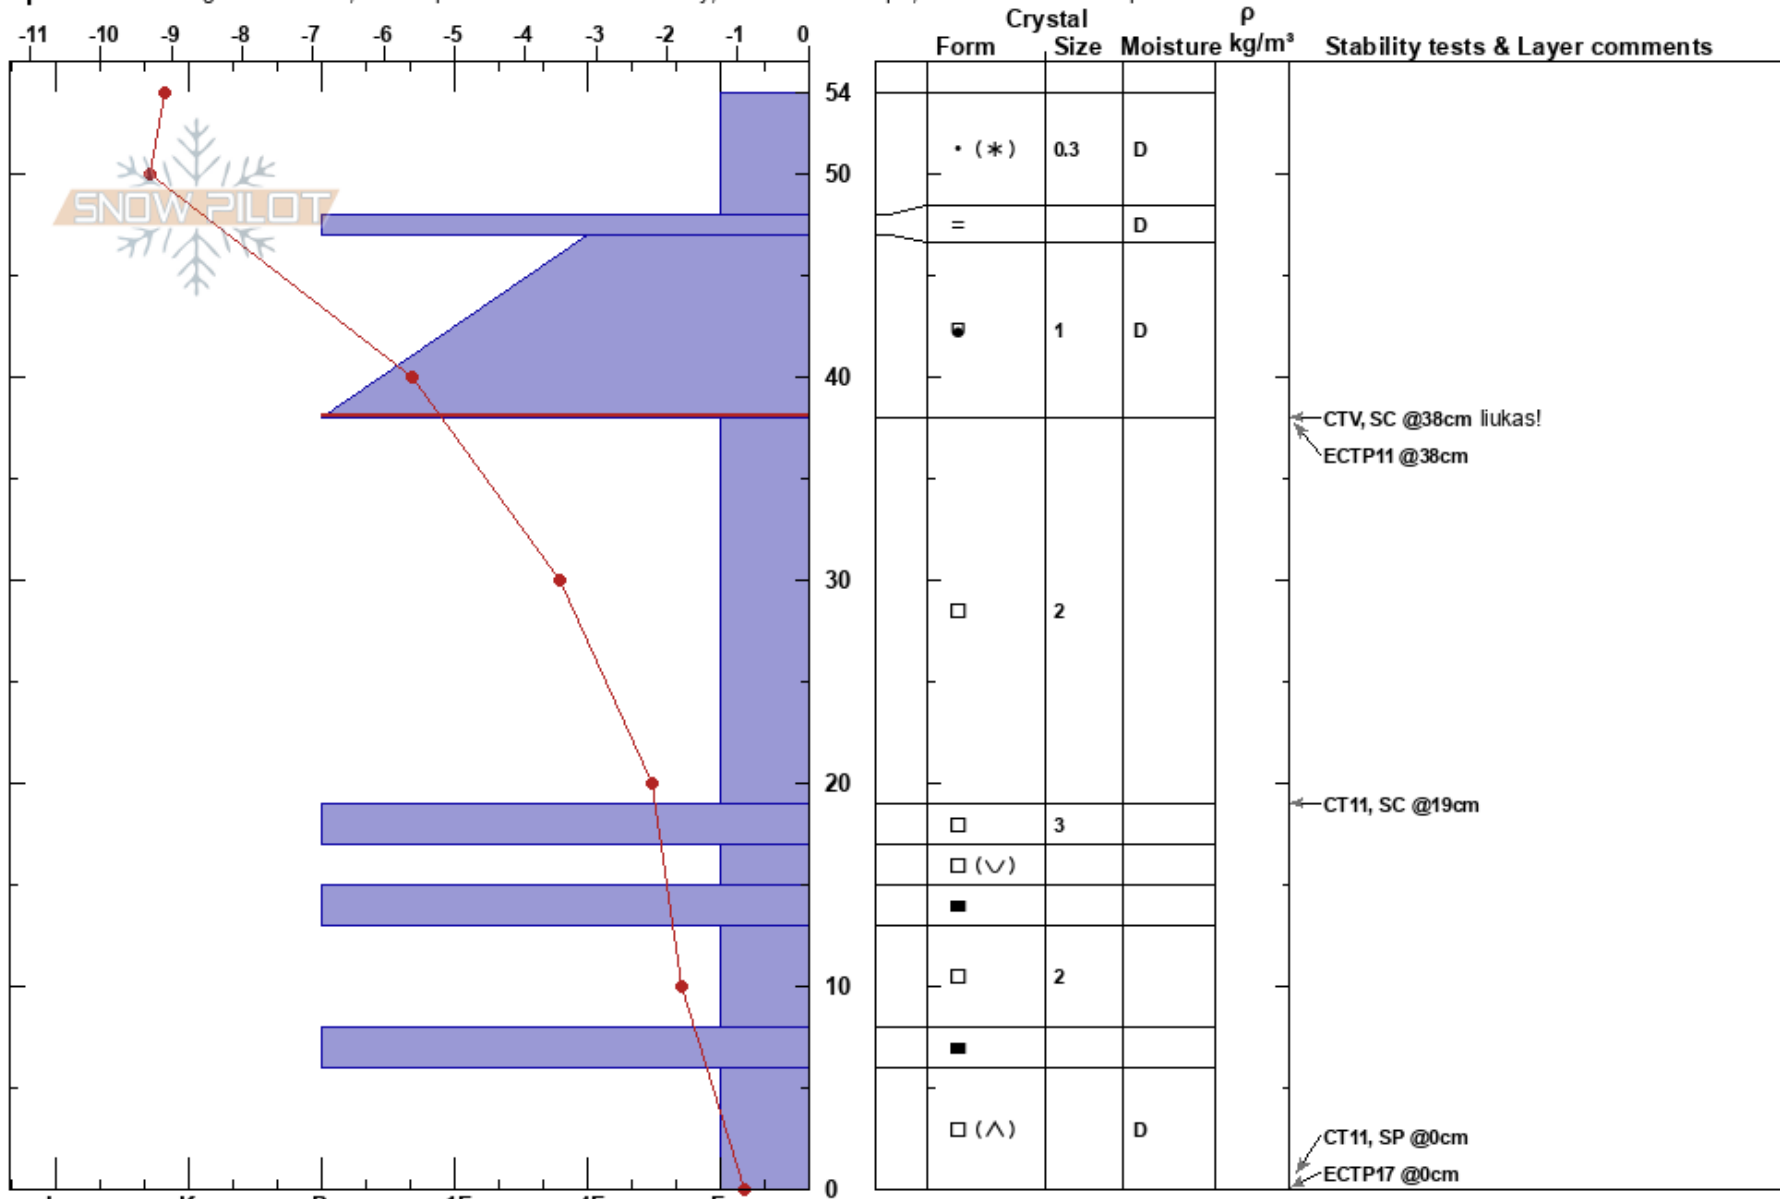

Air Temperature: -8°C

PF:16

47-38cm: Problematic layer

Elevation: 392 m

Slope Angle: 29°

Sky Cover: FEW

Aspect: N

Wind Loading: yes

Precipitation: NO

Wind: S Moderate

Specifics: Pit dug in a Ski Area; Pit is representative of backcountry; Ski tracks on slope; We snowmobiled slope

Notes: Tuuli kuljetti laella lunta etelästä pohjoiseen. Maa kanervikko. ITL stressitesti 16 cm lumenpinnasta 3 laatikkoa/0,2 kg.

Vesiarvotesti 1 putki 16 cm / 45.