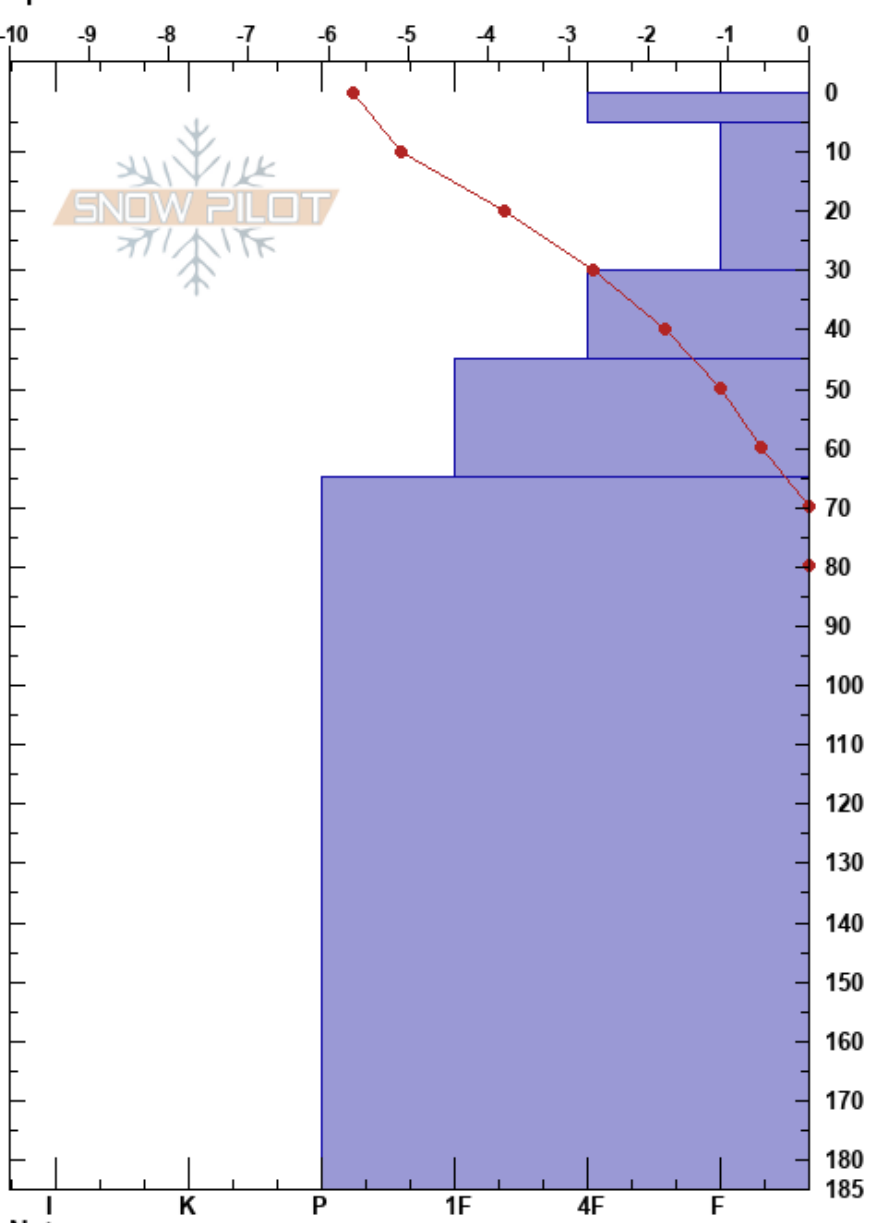

Rauset over tregrense
 Indre Fjordane
 Norway
 Elevation: 775 m
 Aspect: NE
 Specifics:

Lars-Ove Eikje
 30/12/2017 - 13:00
 Co-ord: 32V 344944E 6853765N
 Slope Angle: 15°
 Wind Loading:

Stability:
 Air Temperature: -4.1°C
 Sky Cover: BKN
 Precipitation: NO
 Wind: Calm

HS:185
 5-30cm: Some facets
 65-185cm: Old snowpack

Form	Crystal		ρ kg/m ³	Stability tests & Layer comments
	Size	Moisture		
•				
/			D	5-30cm: Some facets
•			D	← ECTN3 @30cm
•			D	
•			D	
○				65-185cm: Old snowpack