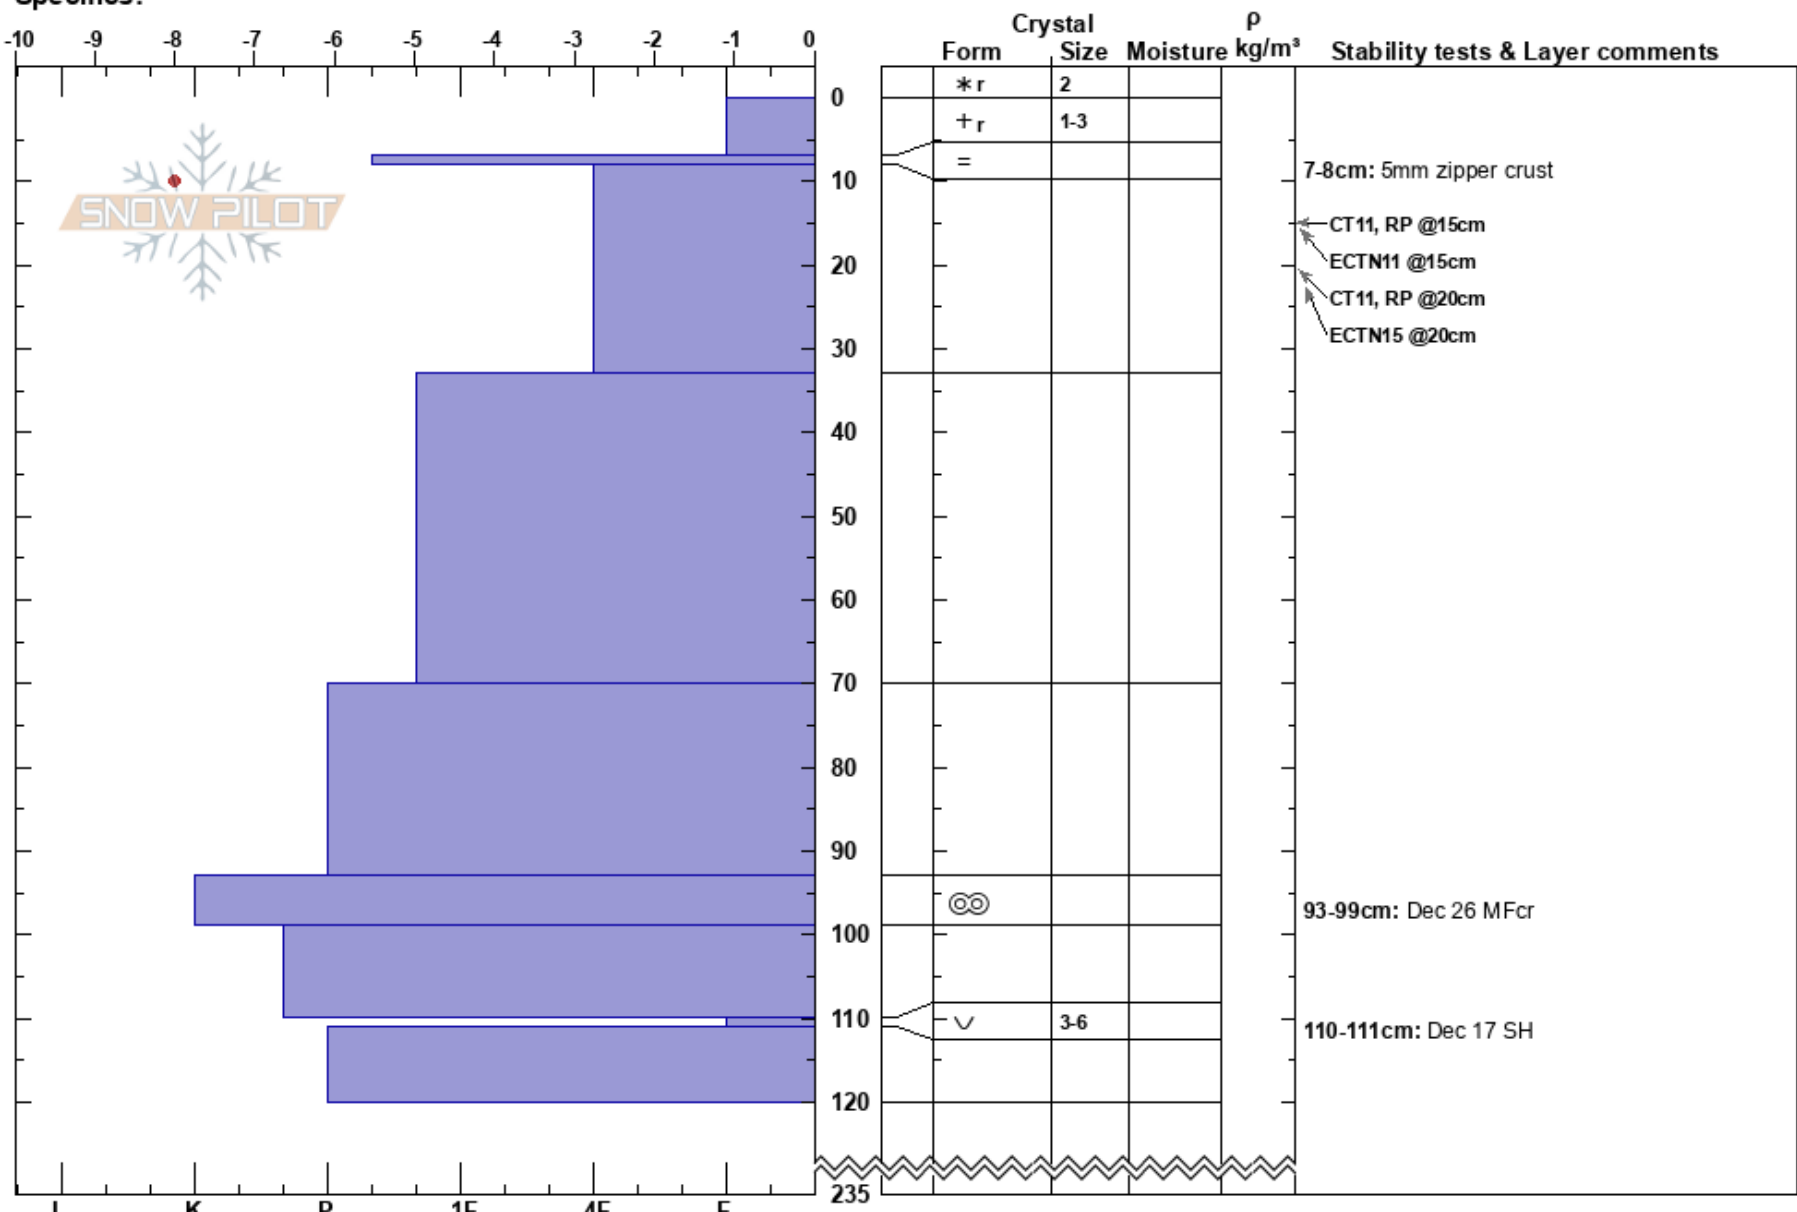

Scob's Knob
 Selkirks
 BC
Elevation: 2130 m
Aspect: W
Specifics:

Kyle Gorenko
 20/01/2023 - 11:46
Co-ord:
Slope Angle: 18°
Wind Loading:

Stability:
Air Temperature: -8°C
Sky Cover: SCT
Precipitation: NO
Wind: Calm

HS:235
PF:30
 7-8cm: 5mm zipper crust
 93-99cm: Dec 26 MFcr
 110-111cm: Dec 17 SH

Notes: Blow Snow M SW observed off Ymir Peak. VF approx 1800m fluctuating.