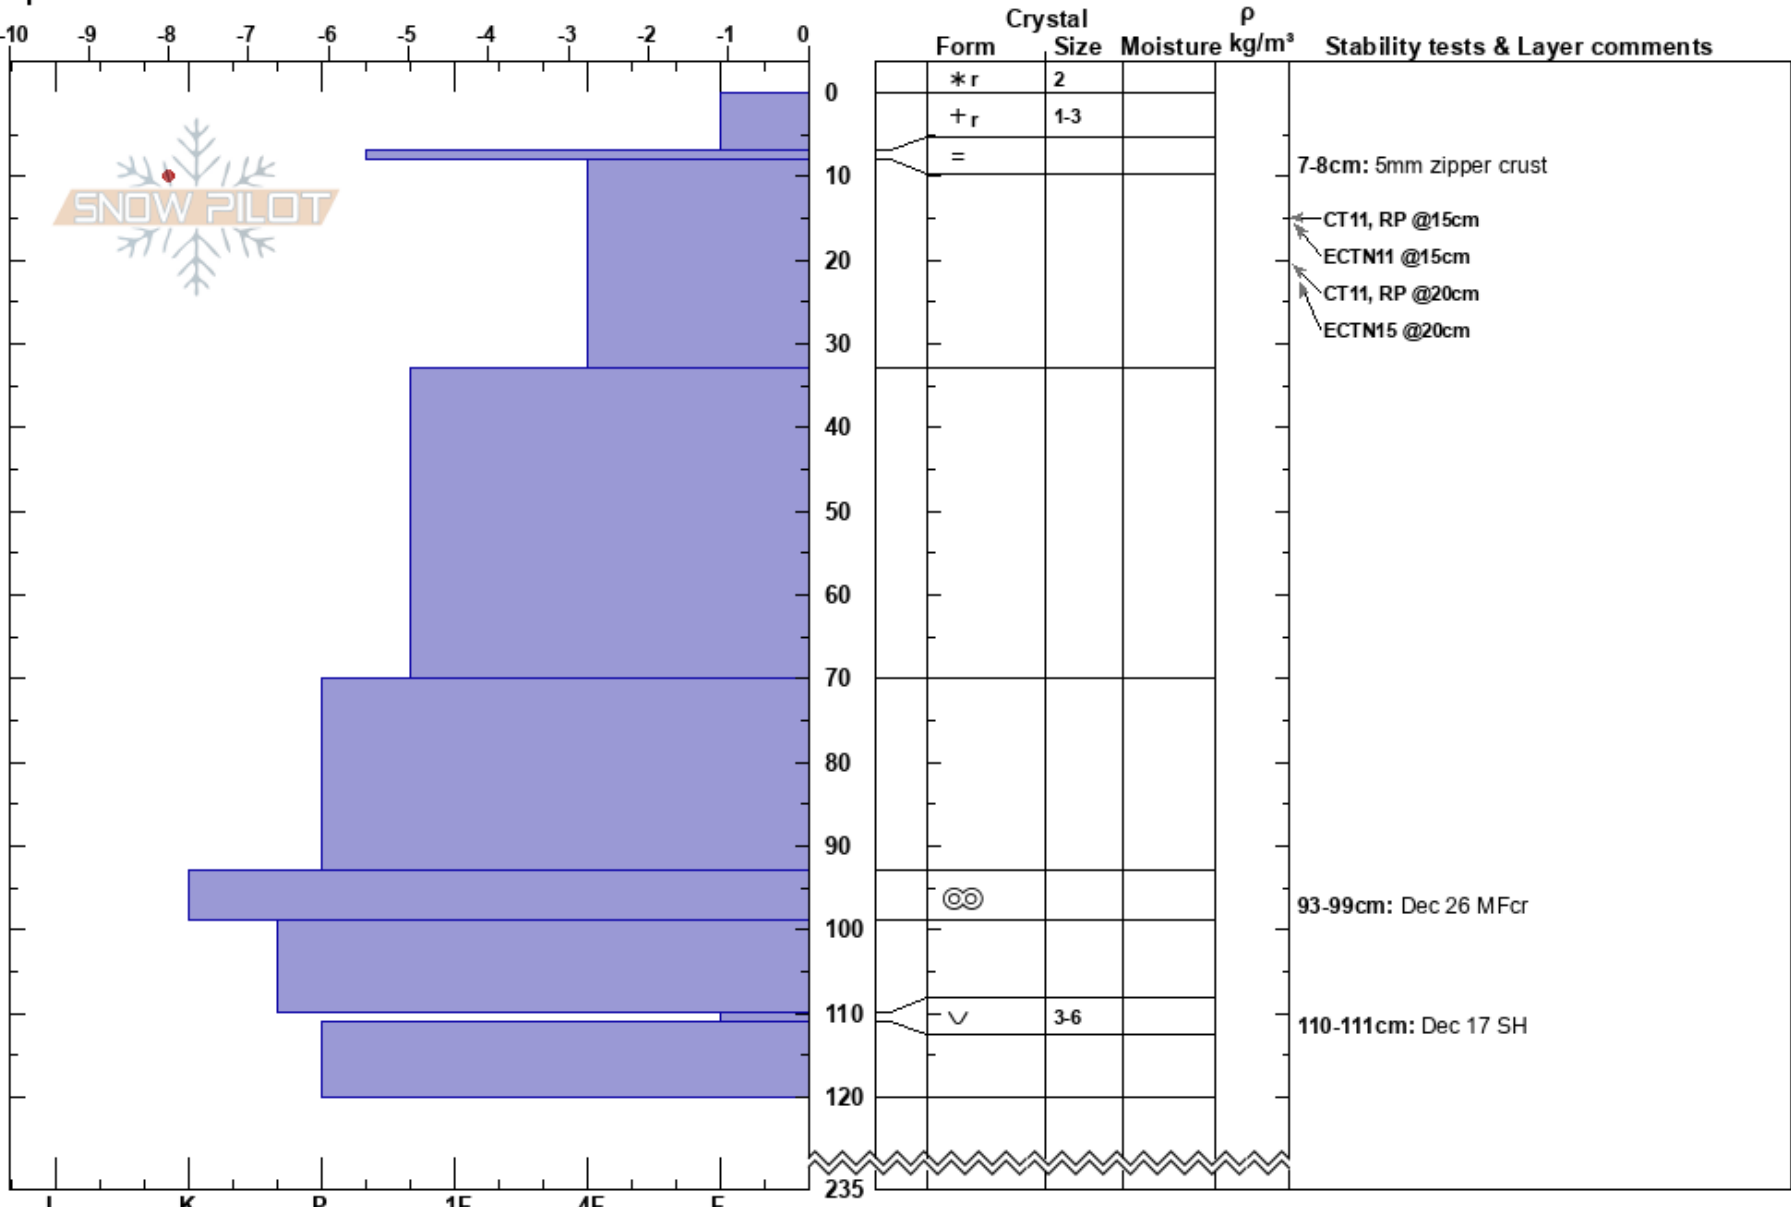

Scob's Knob
 Selkirks
 BC
 Elevation: 2130 m
 Aspect: W
 Specifics:

Kyle Gorenko
 20/01/2023 - 11:46
 Co-ord:
 Slope Angle: 18°
 Wind Loading:

Stability:
 Air Temperature: -8°C
 Sky Cover: SCT
 Precipitation: NO
 Wind: Calm

HS:235
 PF:30
 7-8cm: 5mm zipper crust
 93-99cm: Dec 26 MFcr
 110-111cm: Dec 17 SH

Layer Notes:

Notes: Blow Snow M SW observed off Ymir Peak. VF approx 1800m fluctuating.