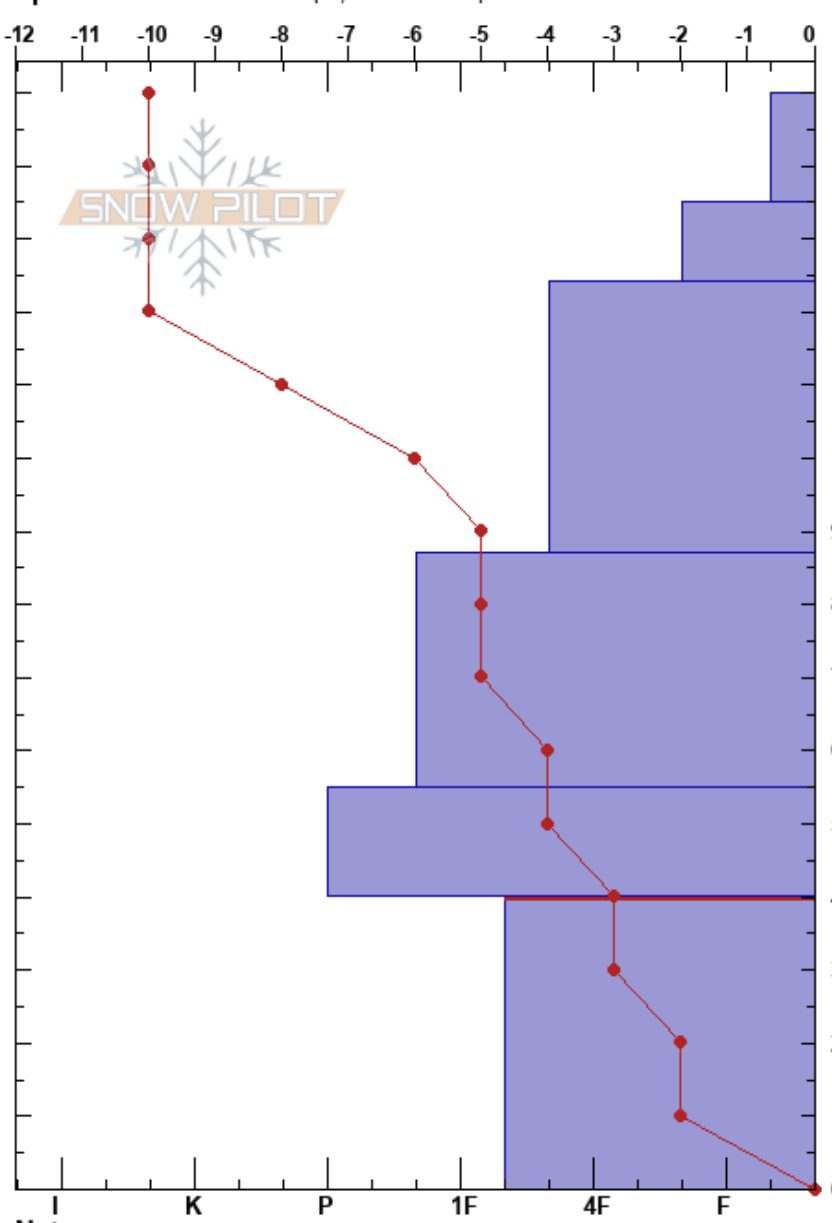

Blue Line
 Richmond Ridge
 CO
Elevation: 11230 ft
Aspect: 90°
Specifics: Ski tracks on slope; We skied slope

Aspen Mountain Ski Patrol
 01/20/2023 - 11:10am
Co-ord: 39.14778N, 106.81694W
Slope Angle: 26°
Wind Loading: no

Stability:
Air Temperature: -10°C
Sky Cover: OVC
Precipitation: NO
Wind: SE Calm

HS: 150
PF: 60
PS: 20
 40-0cm: Problematic layer

Form	Crystal Size	Moisture	ρ kg/m ³	Stability tests & Layer comments
/	1-3	D		
/	0.5	D		
□	0.5-1.5	D		
☼	1-1.5	D		
□	1-3	D		
□	2-4	D		

← PST45/100 (End) @40cm Collapsed
 ← STH @40cm 60cm shovel

← ECTX

Notes: