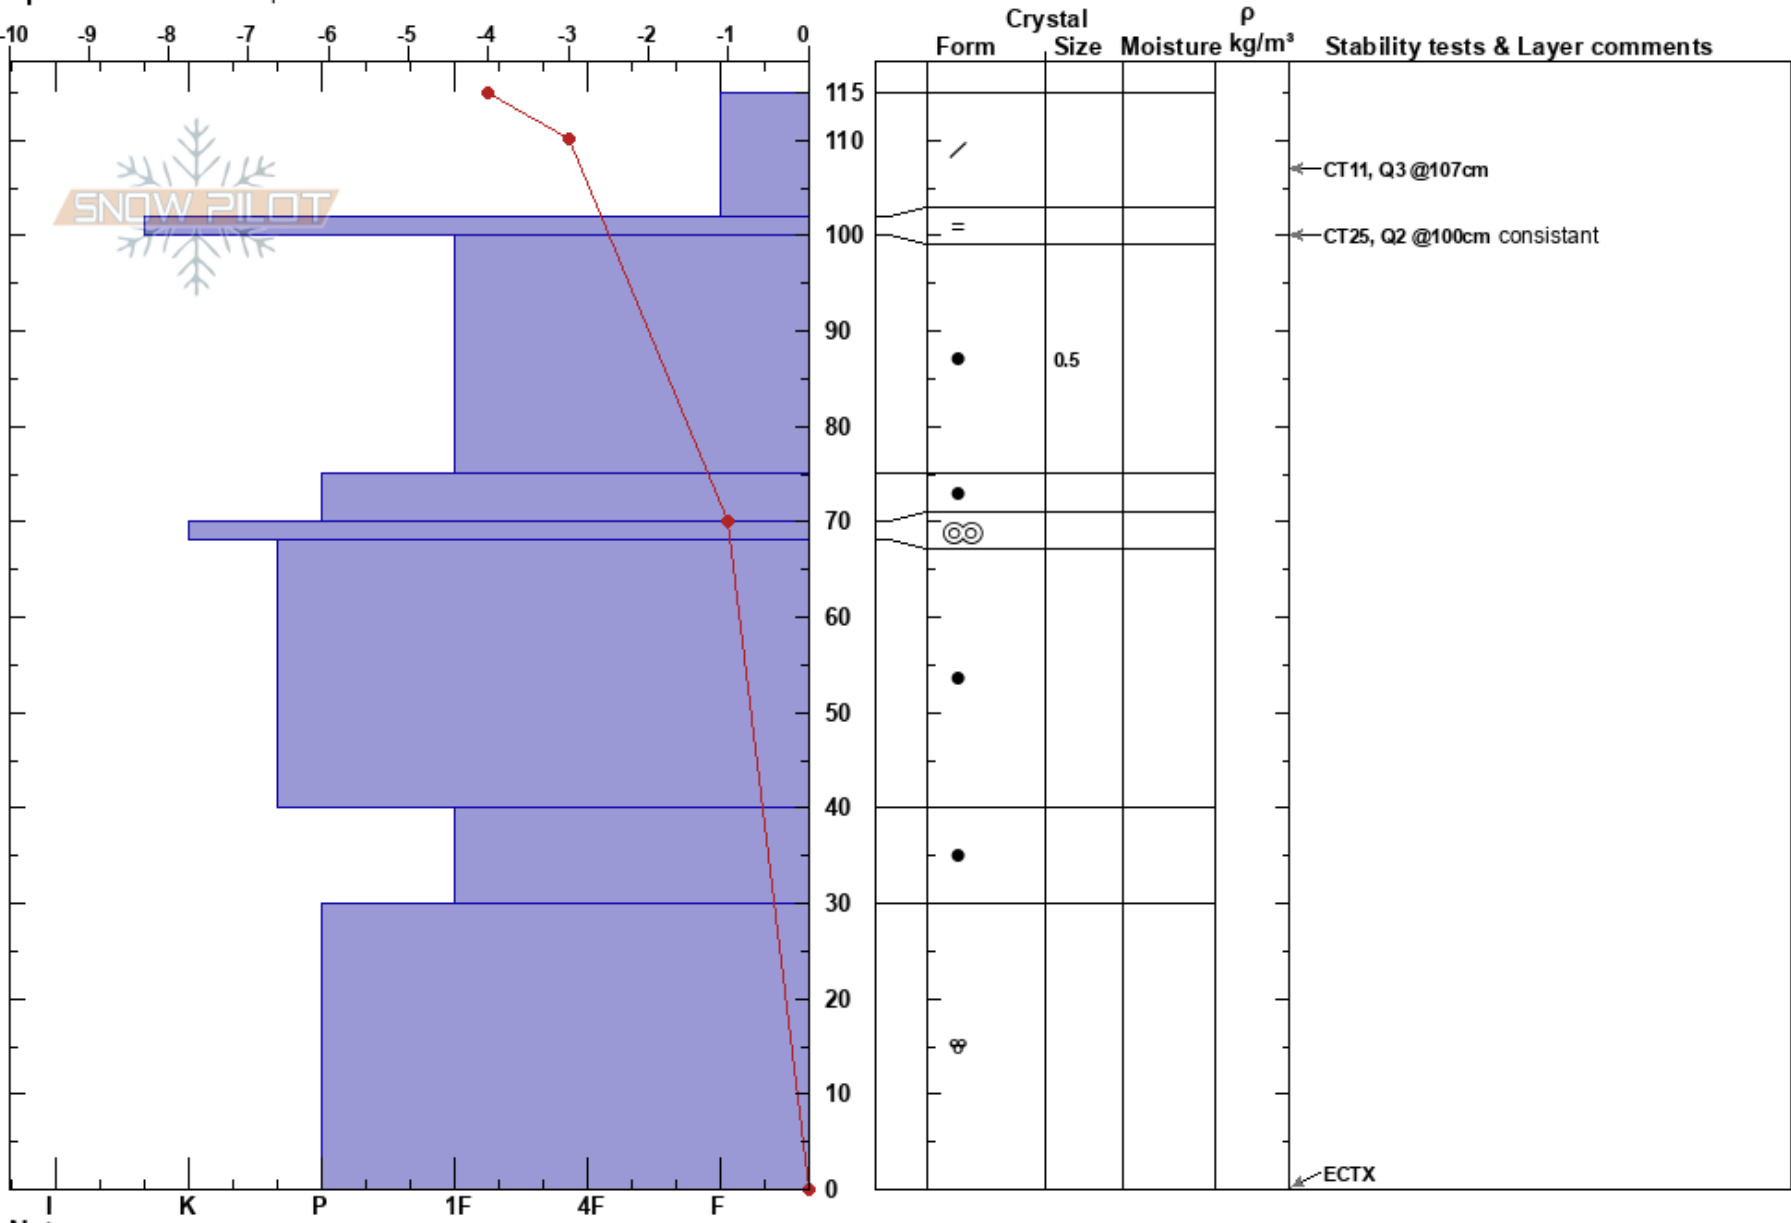

Granite Peak
 Silver Valley Area
 ID
 Elevation: 6732 ft
 Aspect: E
 Specifics: We skied slope

Mikey Church
 01/19/2023 - 12:00pm
 Co-ord: 47.56225N, -115.76160W
 Slope Angle: 33°
 Wind Loading:

Stability: Good HS:115
 Air Temperature: -4.5°C PF:15 102-100cm:Problematic layer
 Sky Cover: BKN PS: 15
 Precipitation: NO
 Wind: E Light Breeze