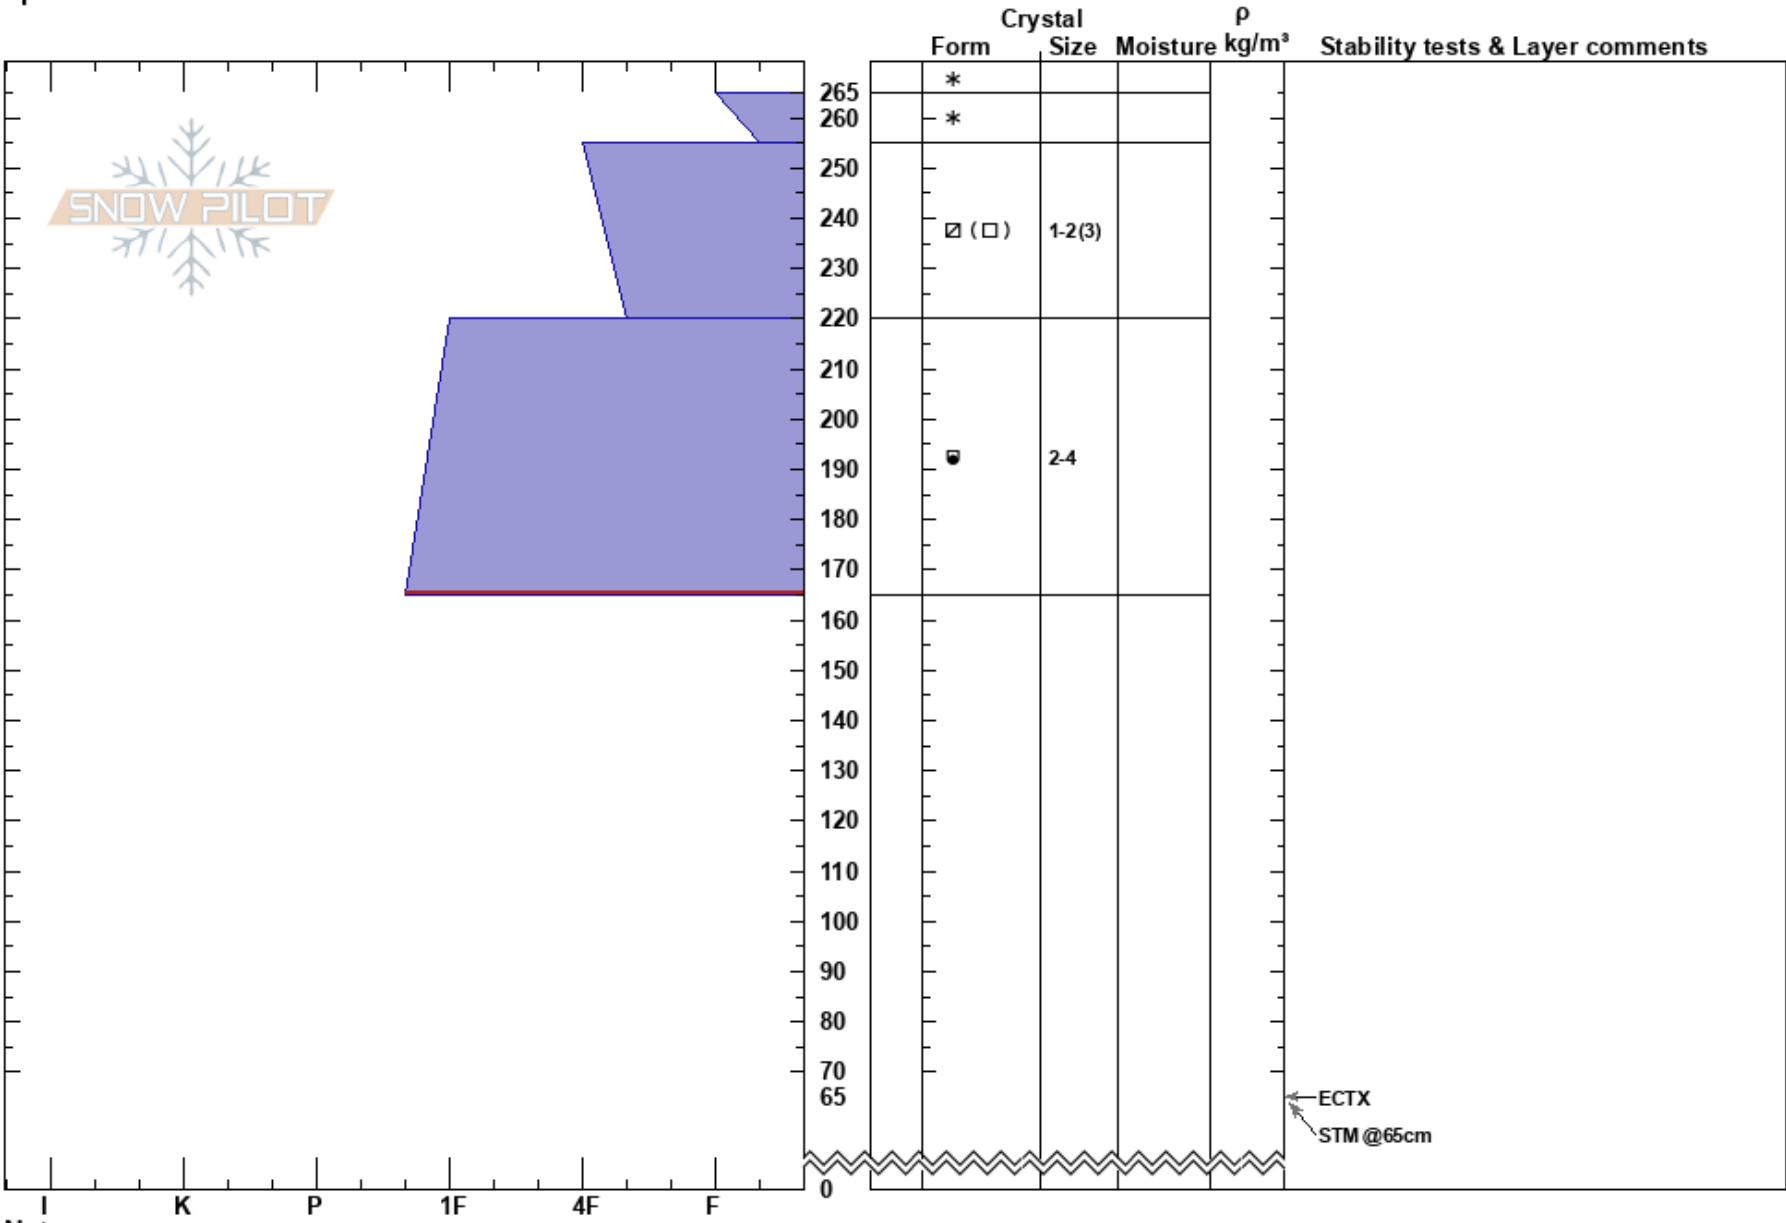

Nose Bowl
 Soldier Mountains
 ID
 Elevation: 8400 ft
 Aspect: N
 Specifics:

cam fields
 01/19/2023 - 8:00am
 Co-ord:
 Slope Angle: 30°
 Wind Loading:

Stability:
 Air Temperature: -6°C
 Sky Cover: BKN
 Precipitation: S2
 Wind: N Light Breeze

HS:265
 PF:80 220-165cm:Problematic layer
 PS:40

← ECTX
 ← STM @65cm

Notes: