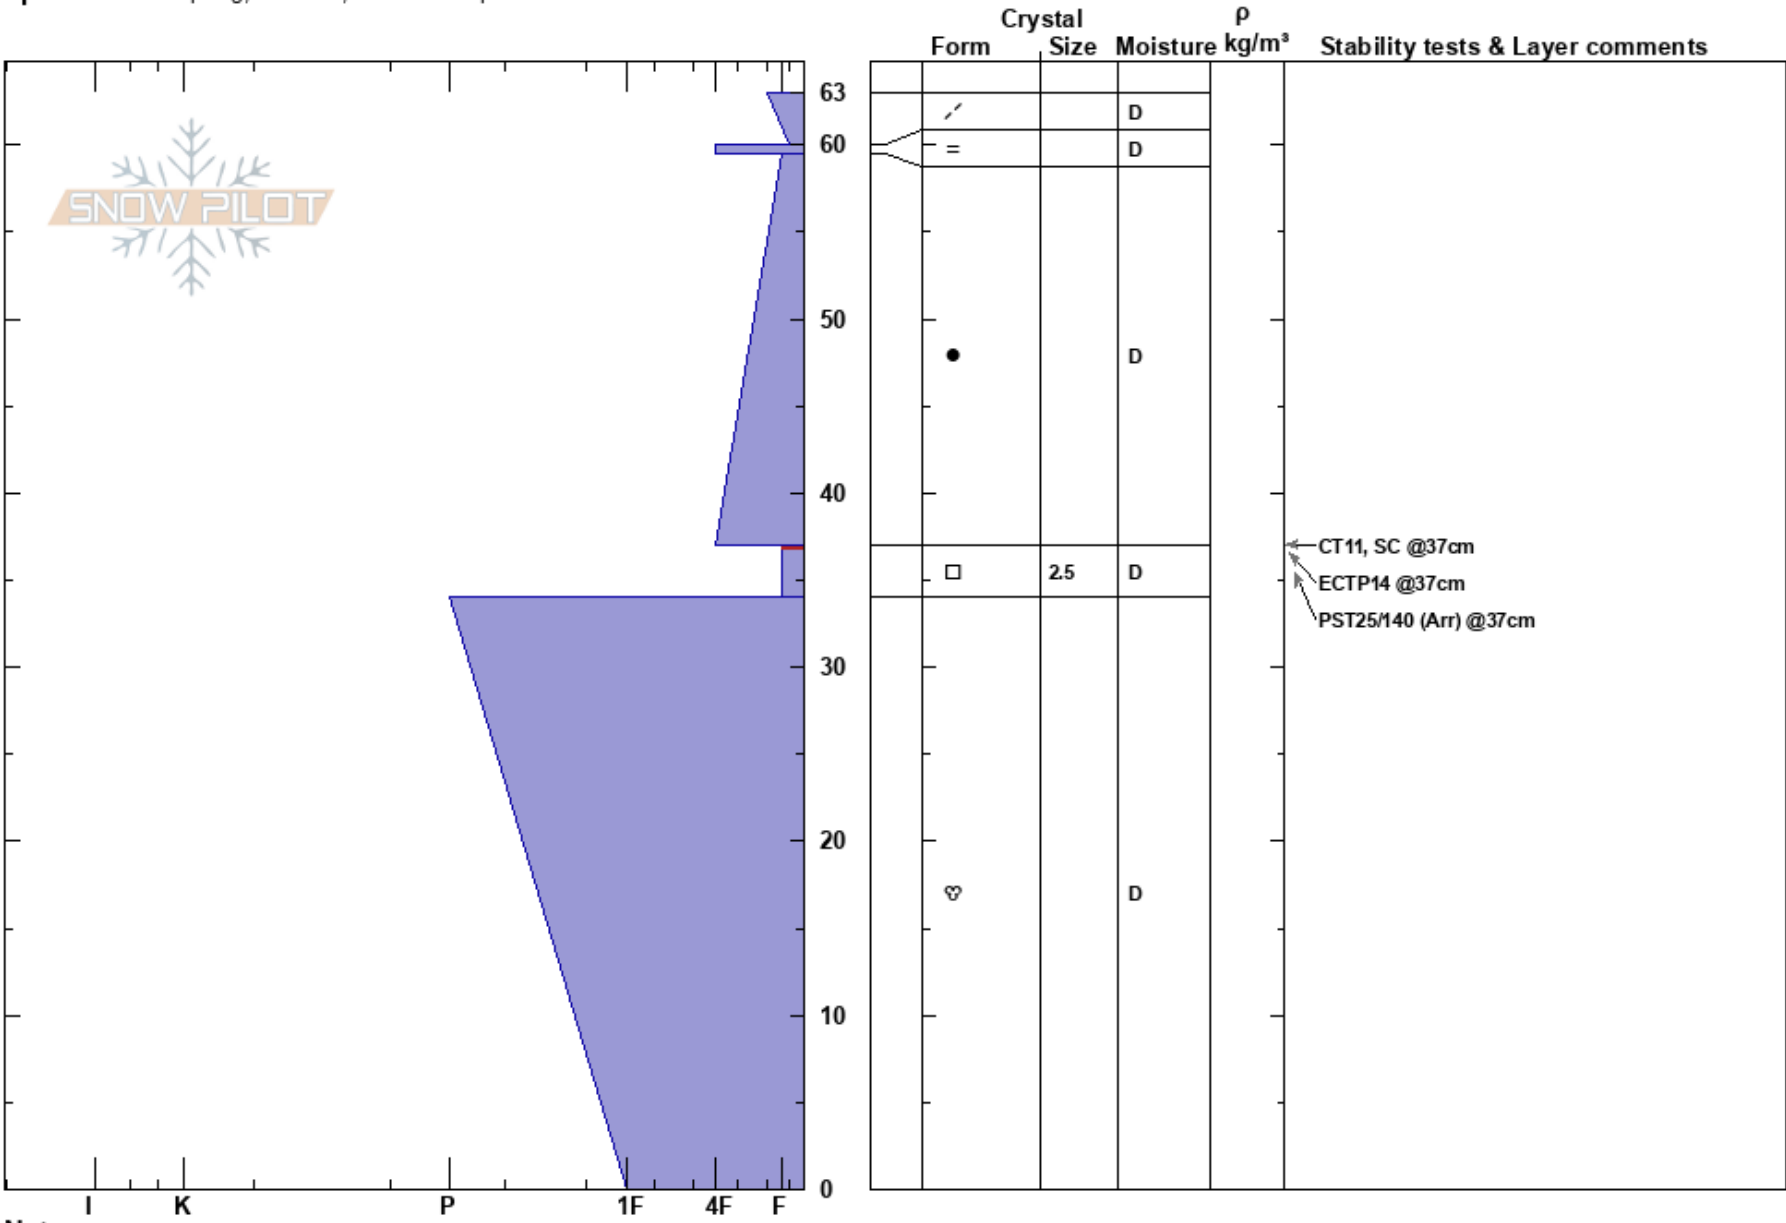

The Knob - Pilot Peak  
 Boise Mountains  
 ID  
 Elevation: 7200 ft  
 Aspect: 25°  
 Specifics: Collapsing, localized; We skied slope

Santiago Rodriguez  
 12/30/2017 - 11:00am  
 Co-ord: 11T 606343E 4867005N  
 Slope Angle: 29°  
 Wind Loading: no

Stability: Fair  
 Air Temperature: -3°C  
 Sky Cover: FEW  
 Precipitation: NO  
 Wind: SW Moderate  
 HS:63  
 PS: 10 37-34cm:Problematic layer

Notes: