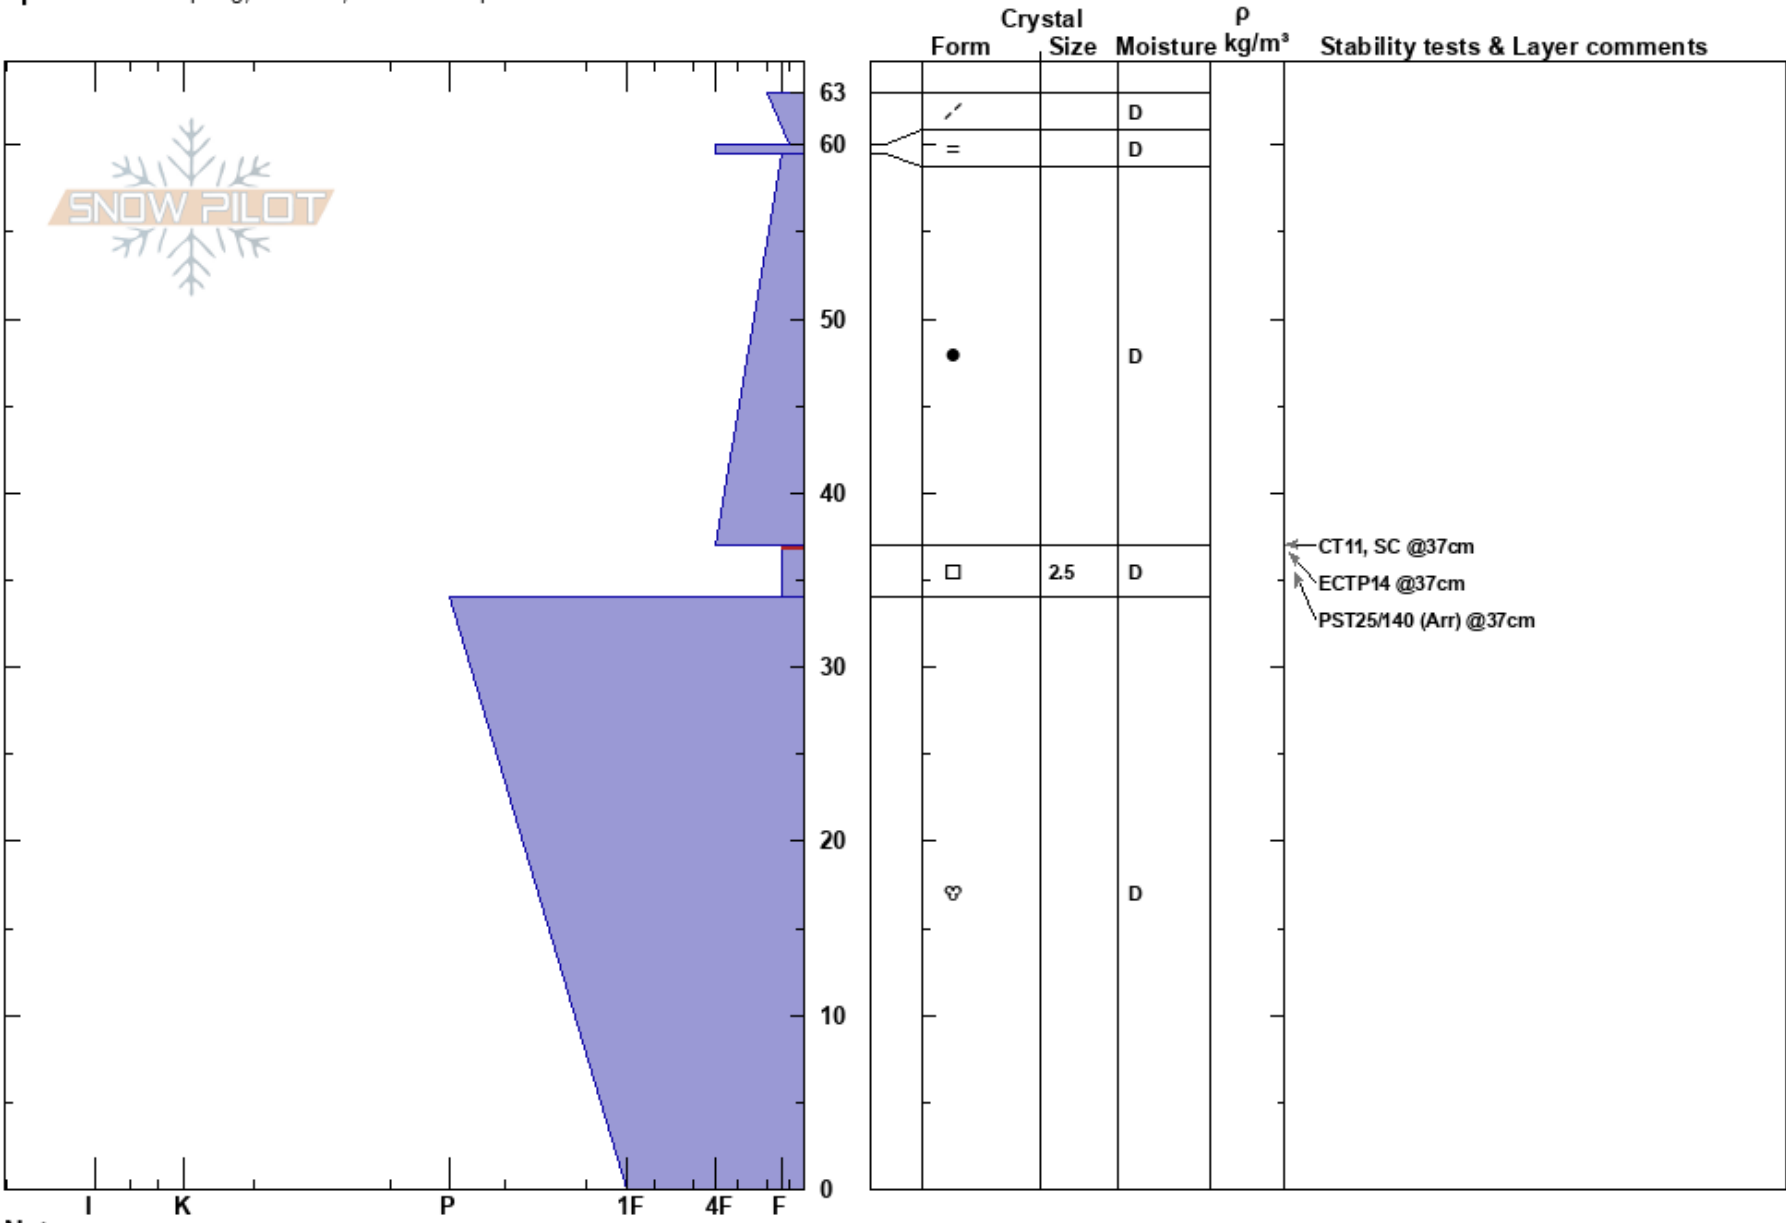

The Knob - Pilot Peak
 Boise Mountains
 ID
 Elevation: 7200 ft
 Aspect: 25°
 Specifics: Collapsing, localized; We skied slope

Santiago Rodriguez
 12/30/2017 - 11:00am
 Co-ord: 11T 606343E 4867005N
 Slope Angle: 29°
 Wind Loading: no

Stability: Fair
 Air Temperature: -3°C
 Sky Cover: FEW
 Precipitation: NO
 Wind: SW Moderate

HS:63
 PS: 10 37-34cm:Problematic layer

Layer Notes:

Notes:

I K P 1F 4F F