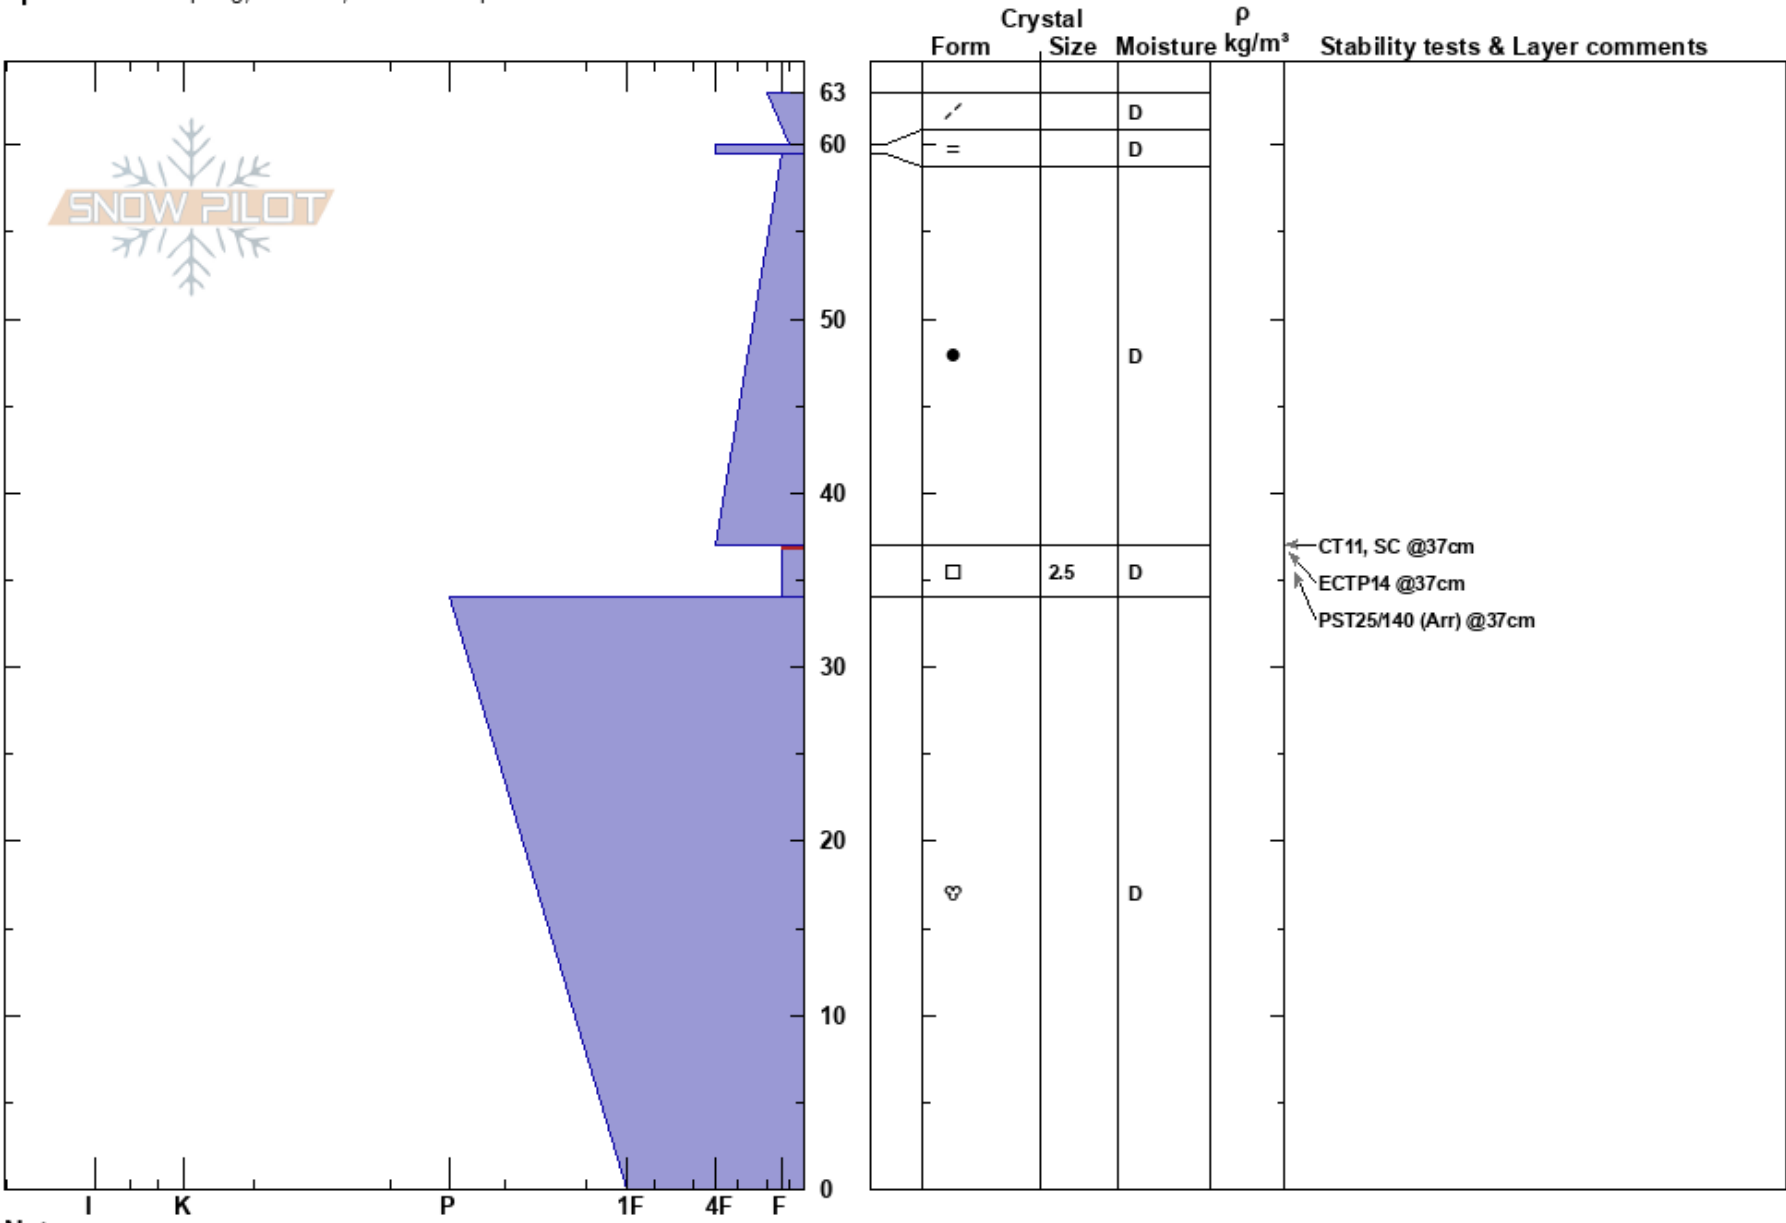

The Knob - Pilot Peak
 Boise Mountains
 ID
 Elevation: 7200 ft
 Aspect: 25°
 Specifics: Collapsing, localized; We skied slope

Santiago Rodriguez
 12/30/2017 - 11:00am
 Co-ord: 11T 606343E 4867005N
 Slope Angle: 29°
 Wind Loading: no

Stability: Fair
 Air Temperature: -3°C
 Sky Cover: FEW
 Precipitation: NO
 Wind: SW Moderate
 HS:63
 PS: 10 37-34cm:Problematic layer

Notes: