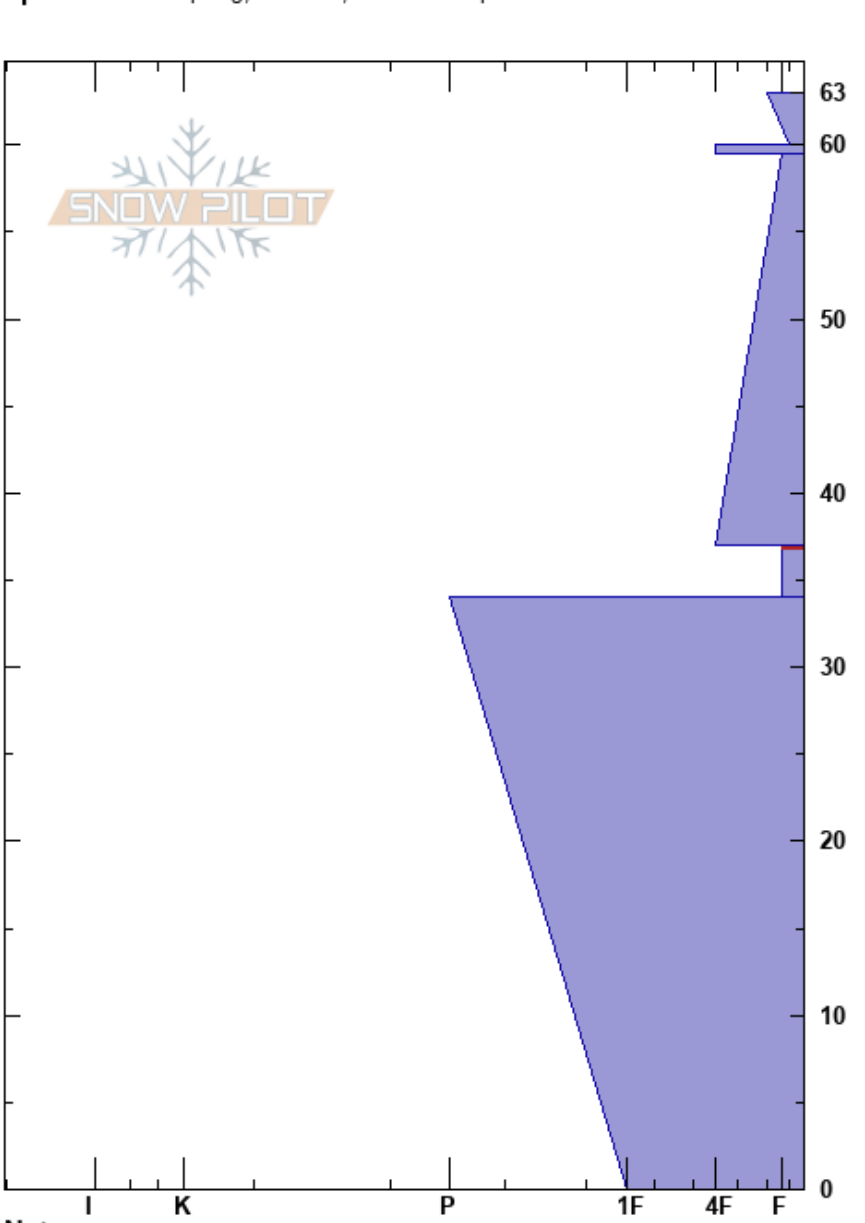

The Knob - Pilot Peak
 Boise Mountains
 ID
 Elevation: 7200 ft
 Aspect: 25°
 Specifics: Collapsing, localized; We skied slope

Santiago Rodriguez
 12/30/2017 - 11:00am
 Co-ord: 11T 606343E 4867005N
 Slope Angle: 29°
 Wind Loading: no

Stability: Fair
 Air Temperature: -3°C
 Sky Cover: FEW
 Precipitation: NO
 Wind: SW Moderate
 HS:63
 PS: 10 37-34cm:Problematic layer

	Crystal		ρ kg/m ³	Stability tests & Layer comments
	Form	Size		
63	-	-	-	
60	-	-	D	
50	•	-	D	
37	□	2.5	D	<ul style="list-style-type: none"> ← CT11, SC @37cm ← ECTP14 @37cm ← PST25/140 (Arr) @37cm
17	♡	-	D	