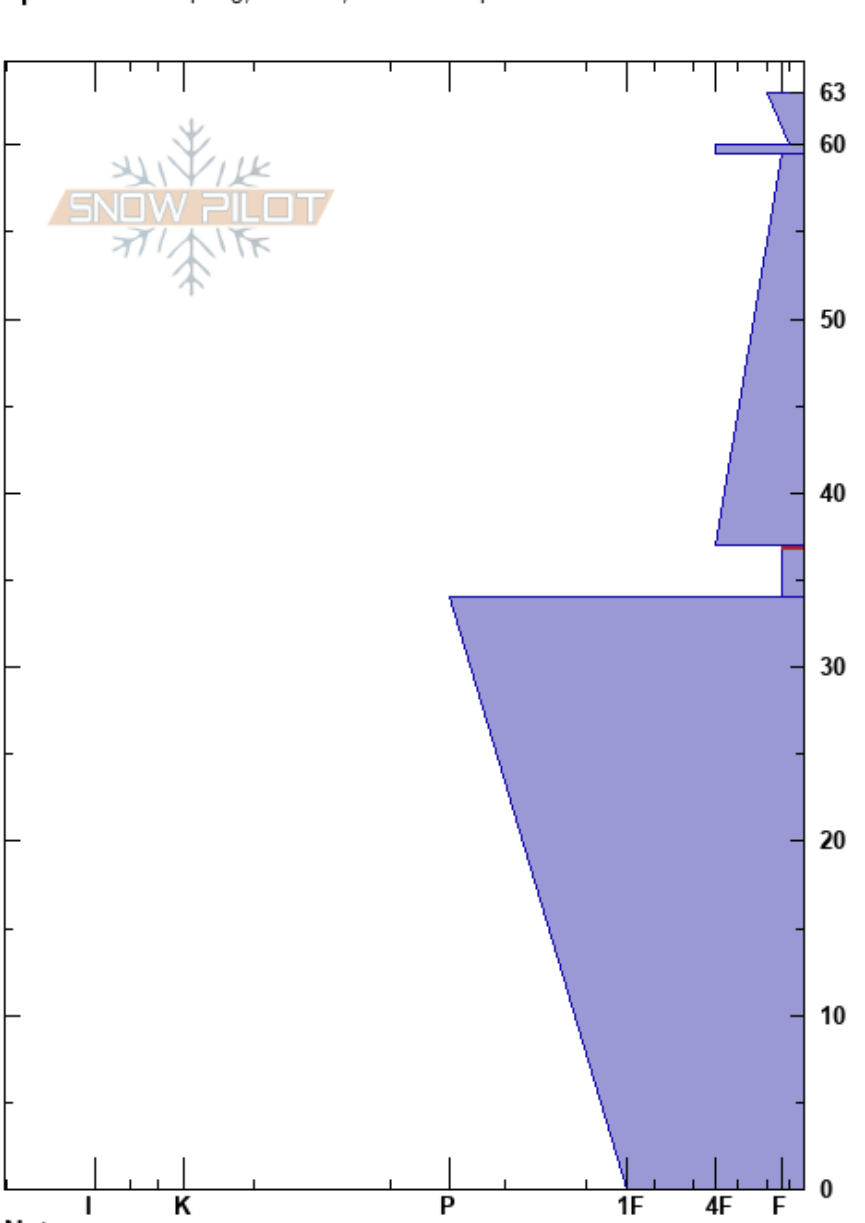

The Knob - Pilot Peak  
 Boise Mountains  
 ID  
 Elevation: 7200 ft  
 Aspect: 25°  
 Specifics: Collapsing, localized; We skied slope

Santiago Rodriguez  
 12/30/2017 - 11:00am  
 Co-ord: 11T 606343E 4867005N  
 Slope Angle: 29°  
 Wind Loading: no

Stability: Fair  
 Air Temperature: -3°C  
 Sky Cover: FEW  
 Precipitation: NO  
 Wind: SW Moderate  
 HS:63  
 PS: 10 37-34cm:Problematic layer

Crystal Form	Crystal Size	Moisture	$\rho$ kg/m <sup>3</sup>	Stability tests & Layer comments
-	-	D		
-	-	D		
•		D		
□	2.5	D		← CT11, SC @37cm ← ECTP14 @37cm ← PST25/140 (Arr) @37cm
♡		D		