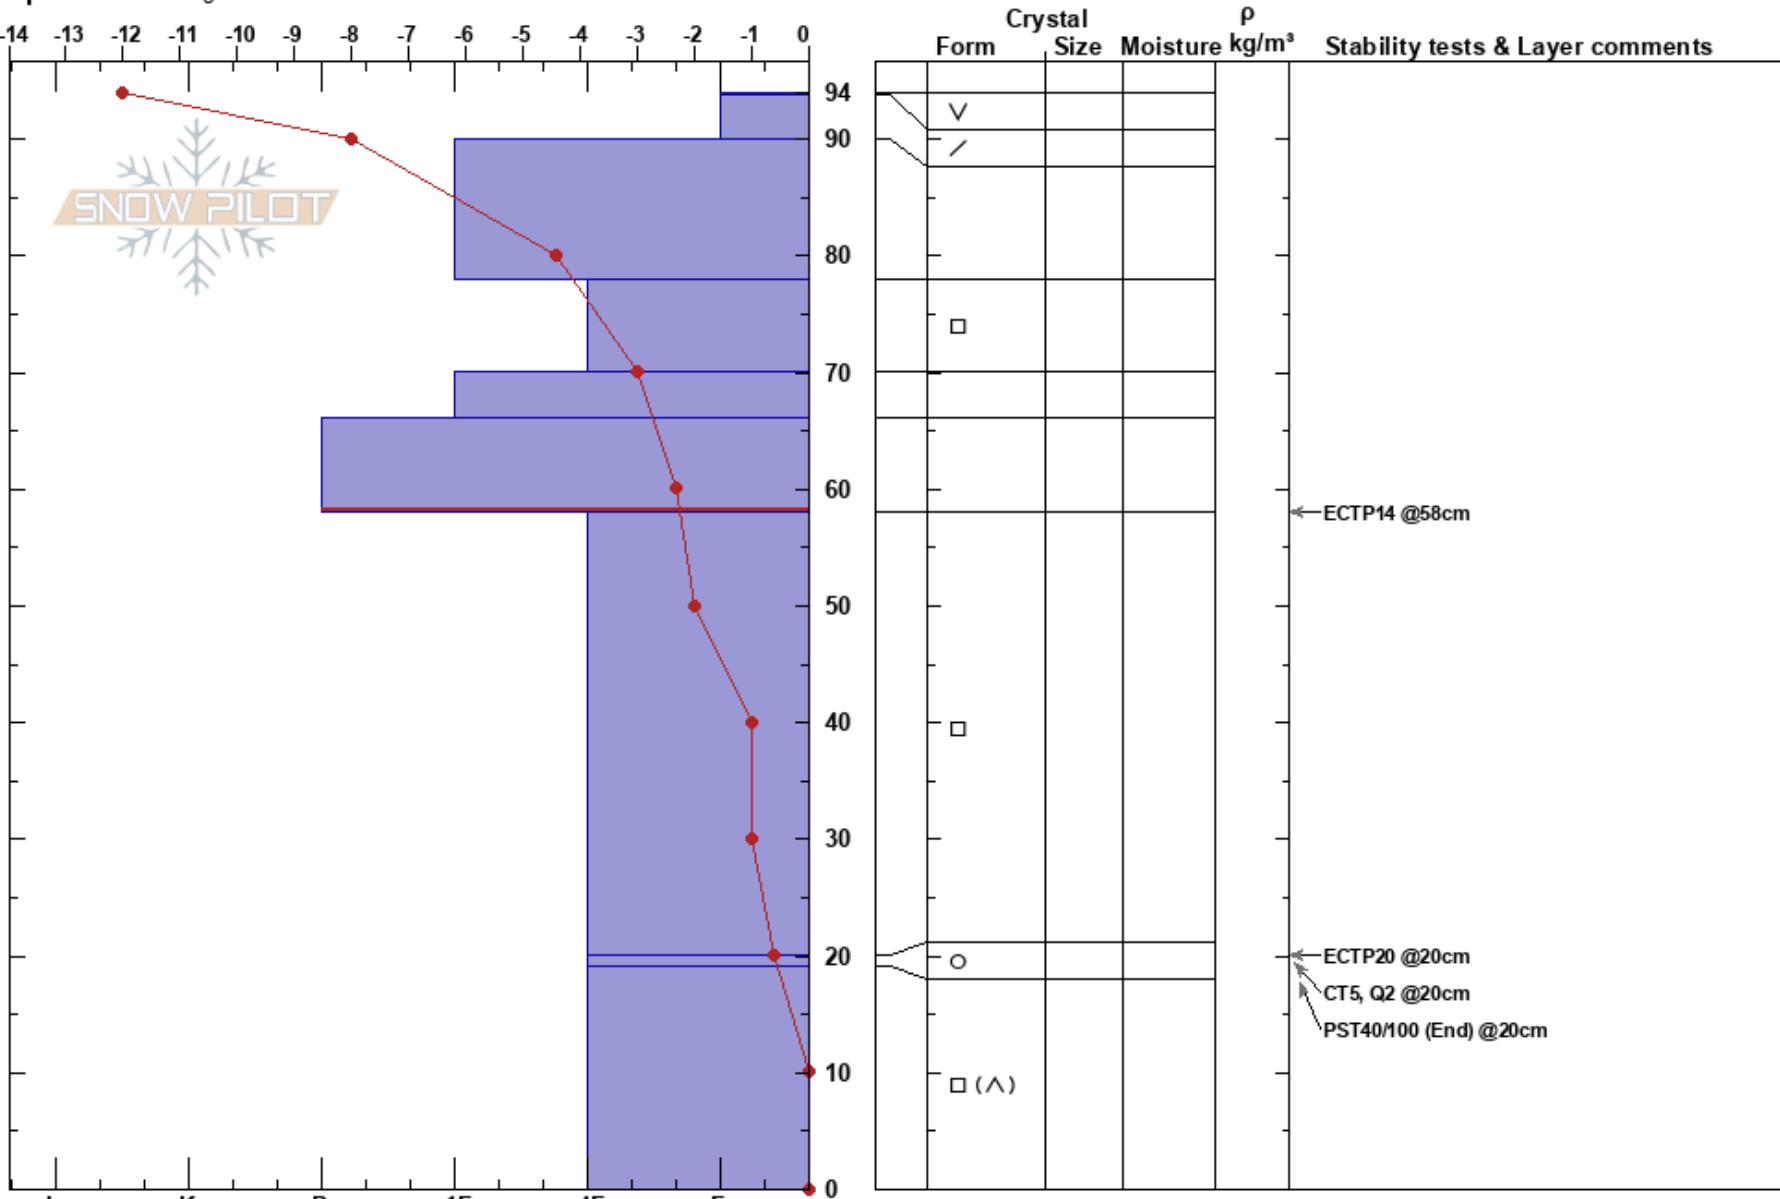

East Sister
 Gros Ventre Range
 WY
 Elevation: 7790 ft
 Aspect: N

Mitch Dann
 01/18/2023 - 1:30pm
 Co-ord: 43.46261N, -110.75042W
 Slope Angle: 32°
 Wind Loading: previous

Stability: **HS:94**
 Air Temperature: -8°C **PF:24**
 Sky Cover: CLR **PS:9**
 Precipitation: NO
 Wind: Calm
 Layer Notes: 66-58cm: Problematic layer

Specifics: Pit dug in a Ski Area

Notes: Snowpack depth ranged from 94 to 165 over a distance of 30'