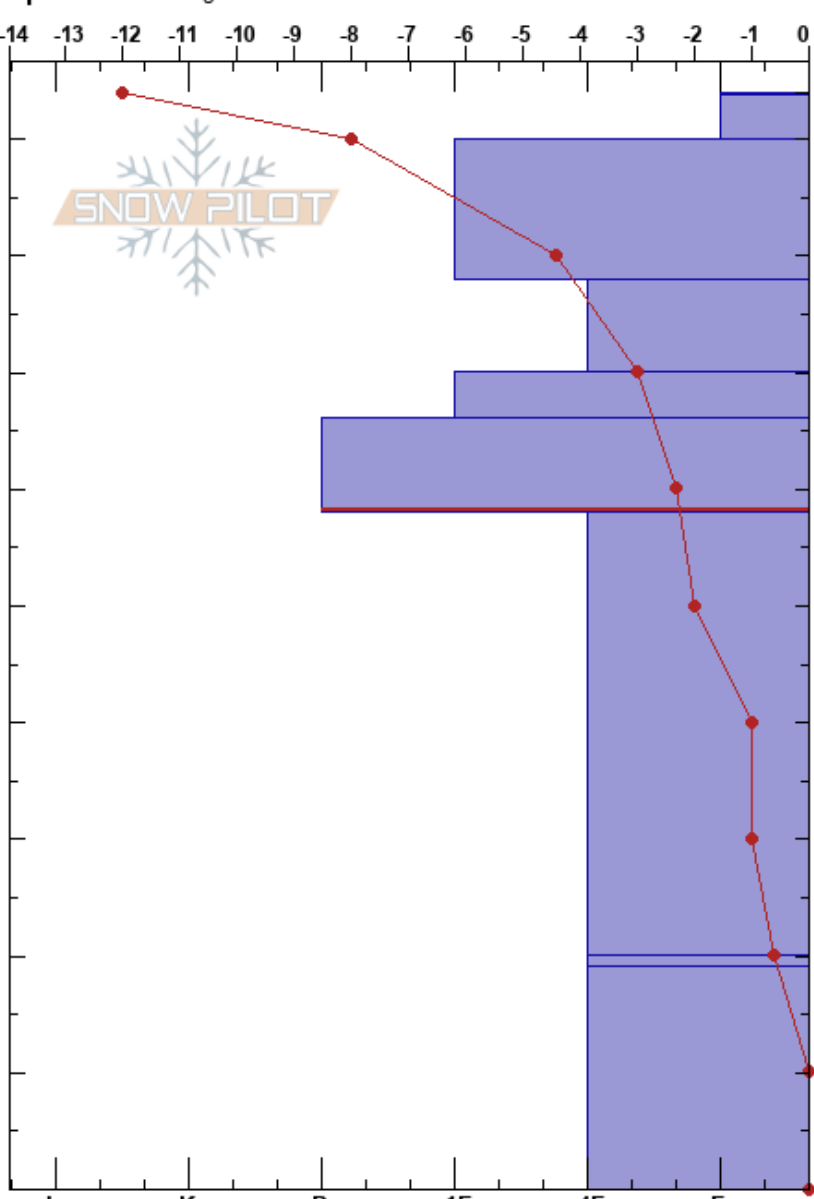

East Sister
 Gros Ventre Range
 WY
 Elevation: 7790 ft
 Aspect: N

Mitch Dann
 01/18/2023 - 1:30pm
 Co-ord: 43.46261N, -110.75042W
 Slope Angle: 32°
 Wind Loading: previous

Stability: **HS:94**
 Air Temperature: -8°C **PF:24**
 Sky Cover: CLR **PS:9**
 Precipitation: NO
 Wind: Calm
 Layer Notes: 66-58cm: Problematic layer

Specifics: Pit dug in a Ski Area

Depth (cm)	Crystal		Moisture	ρ kg/m ³	Stability tests & Layer comments
	Form	Size			
94					
90	∇				
80					
70	□				
60					← ECTP14 @58cm
50					
40	□				
30					
20	○				← ECTP20 @20cm ← CT5, Q2 @20cm ← PST40/100 (End) @20cm
10	□ (^)				
0					

Notes: Snowpack depth ranged from 94 to 165 over a distance of 30'