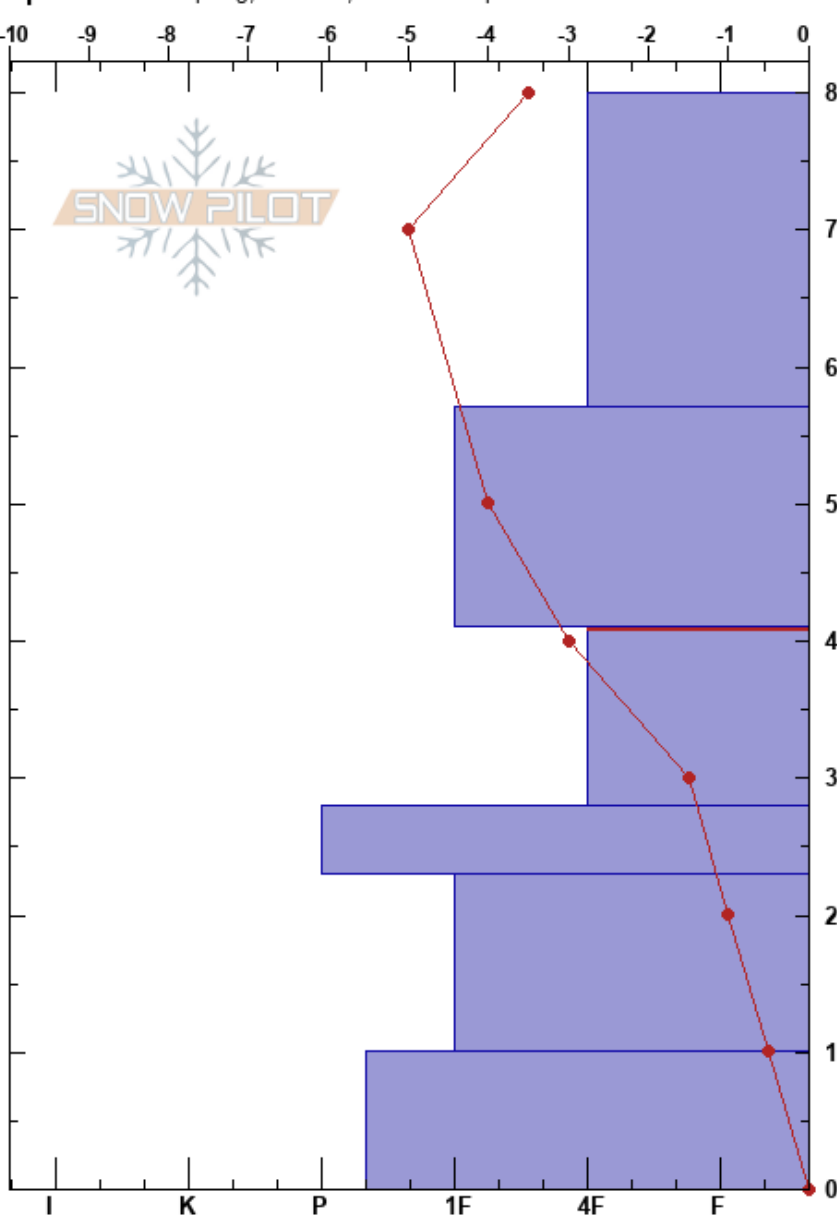

East Portal, LHF
 Indian Peaks, Front Rang
 CO
Elevation: 10300 ft
Aspect: 125°
Specifics: Collapsing, localized; We skied slope

Sam Seward
 12/30/2017 - 11:00am
Co-ord: 13S 443352W 4416717N
Slope Angle: 15°
Wind Loading: previous

Stability: Fair
Air Temperature: 2°C
Sky Cover: CLR
Precipitation: NO
Wind: SW Light Breeze

HS:80
PF:64
 41-28cm:Problematic layer

Form	Crystal		ρ kg/m ³	Stability tests & Layer comments
	Size	Moisture		
/	0.3			
.	0.5	D		
☐	1	D		← CT23, Q1 @41cm ← CT25, Q1 @41cm SC ← ECTN23 @41cm ← PST23/90 (End) @41cm
☐	1.5	D		
☐	1	D		
^	3	D		