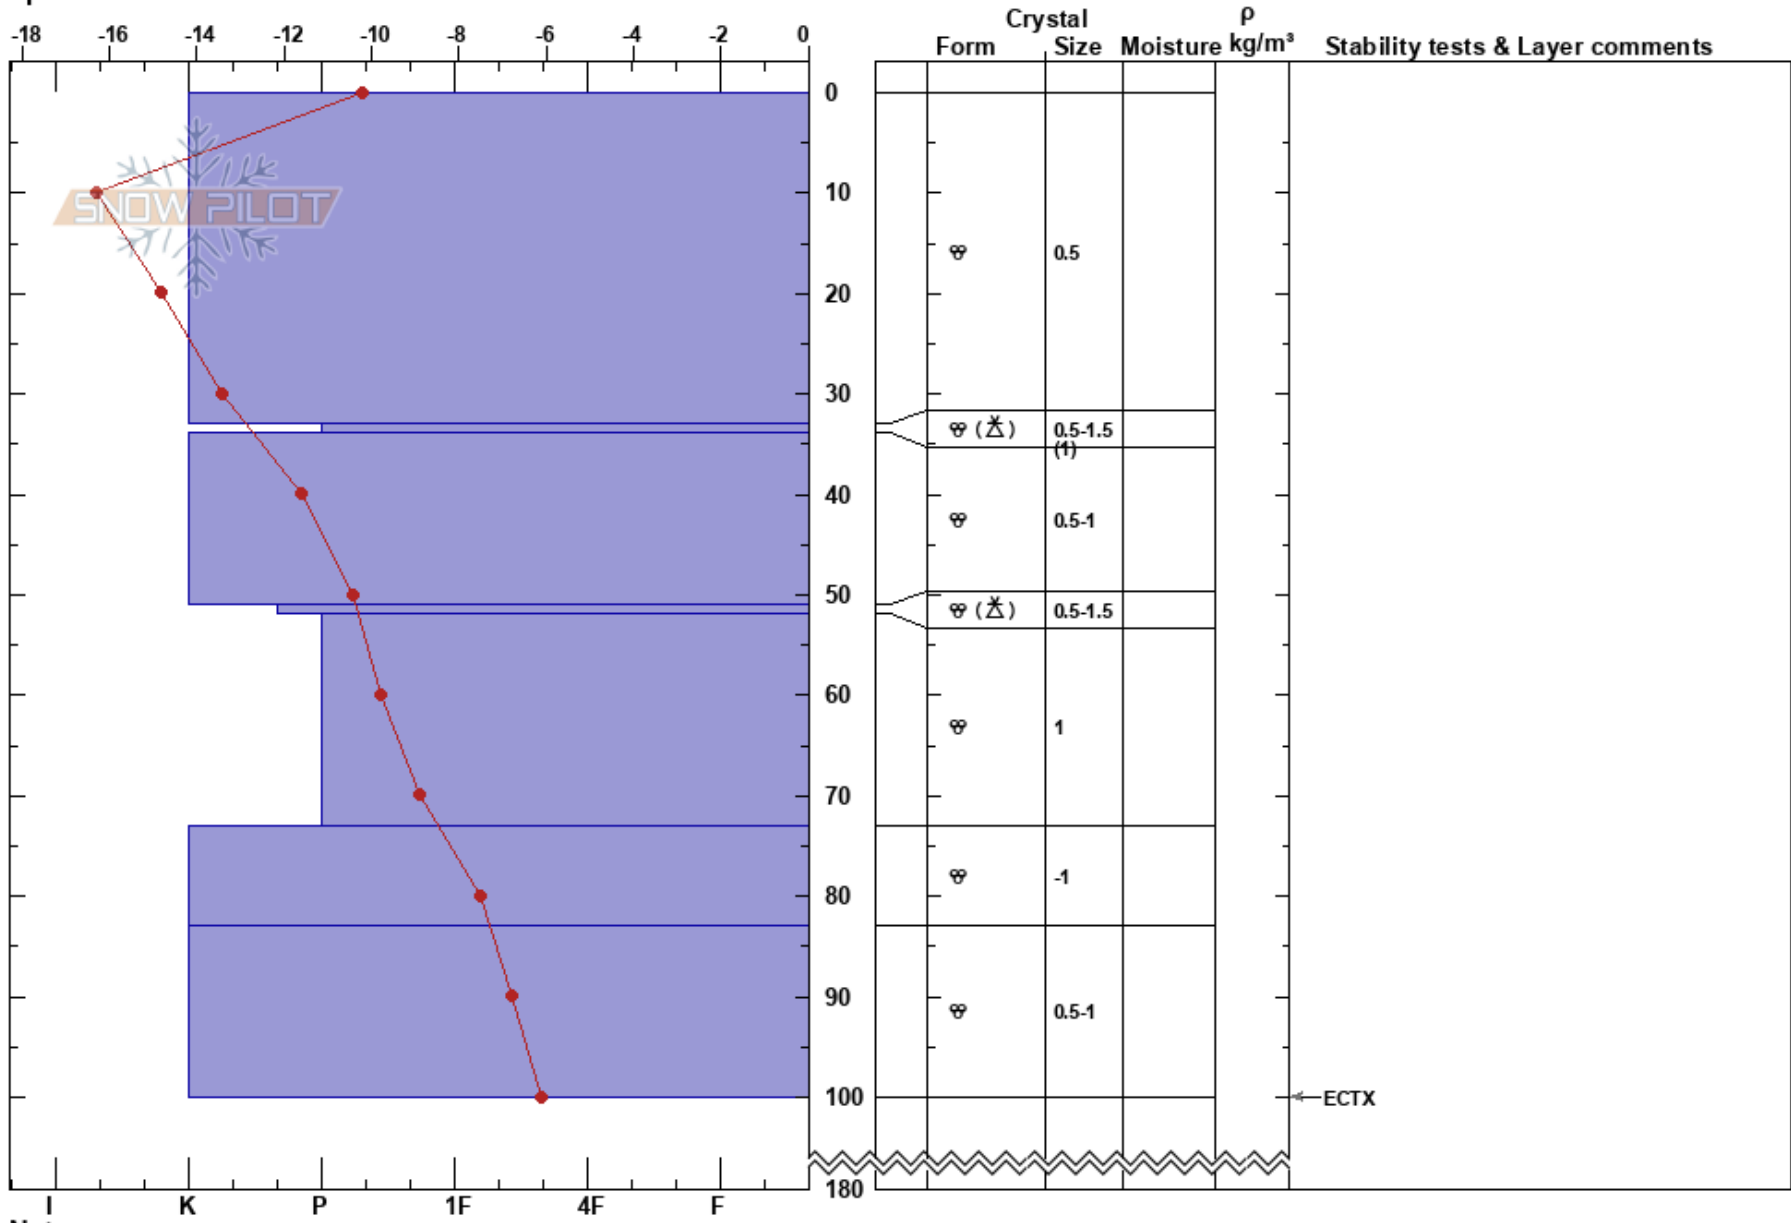

svHakollur
 Southwest corner
 Iceland
Elevation: 620 m
Aspect: SW
Specifics:

Stefán Jökull Jakobsson
 18/01/2023 - 15:50
Co-ord: 63.98599N, -21.61577W
Slope Angle: 34°
Wind Loading: no

Stability:
Air Temperature:
Sky Cover: FEW
Precipitation: NO
Wind: NE Light Breeze

HS:180
PF:0
Layer Notes:

Notes:

← ECTX