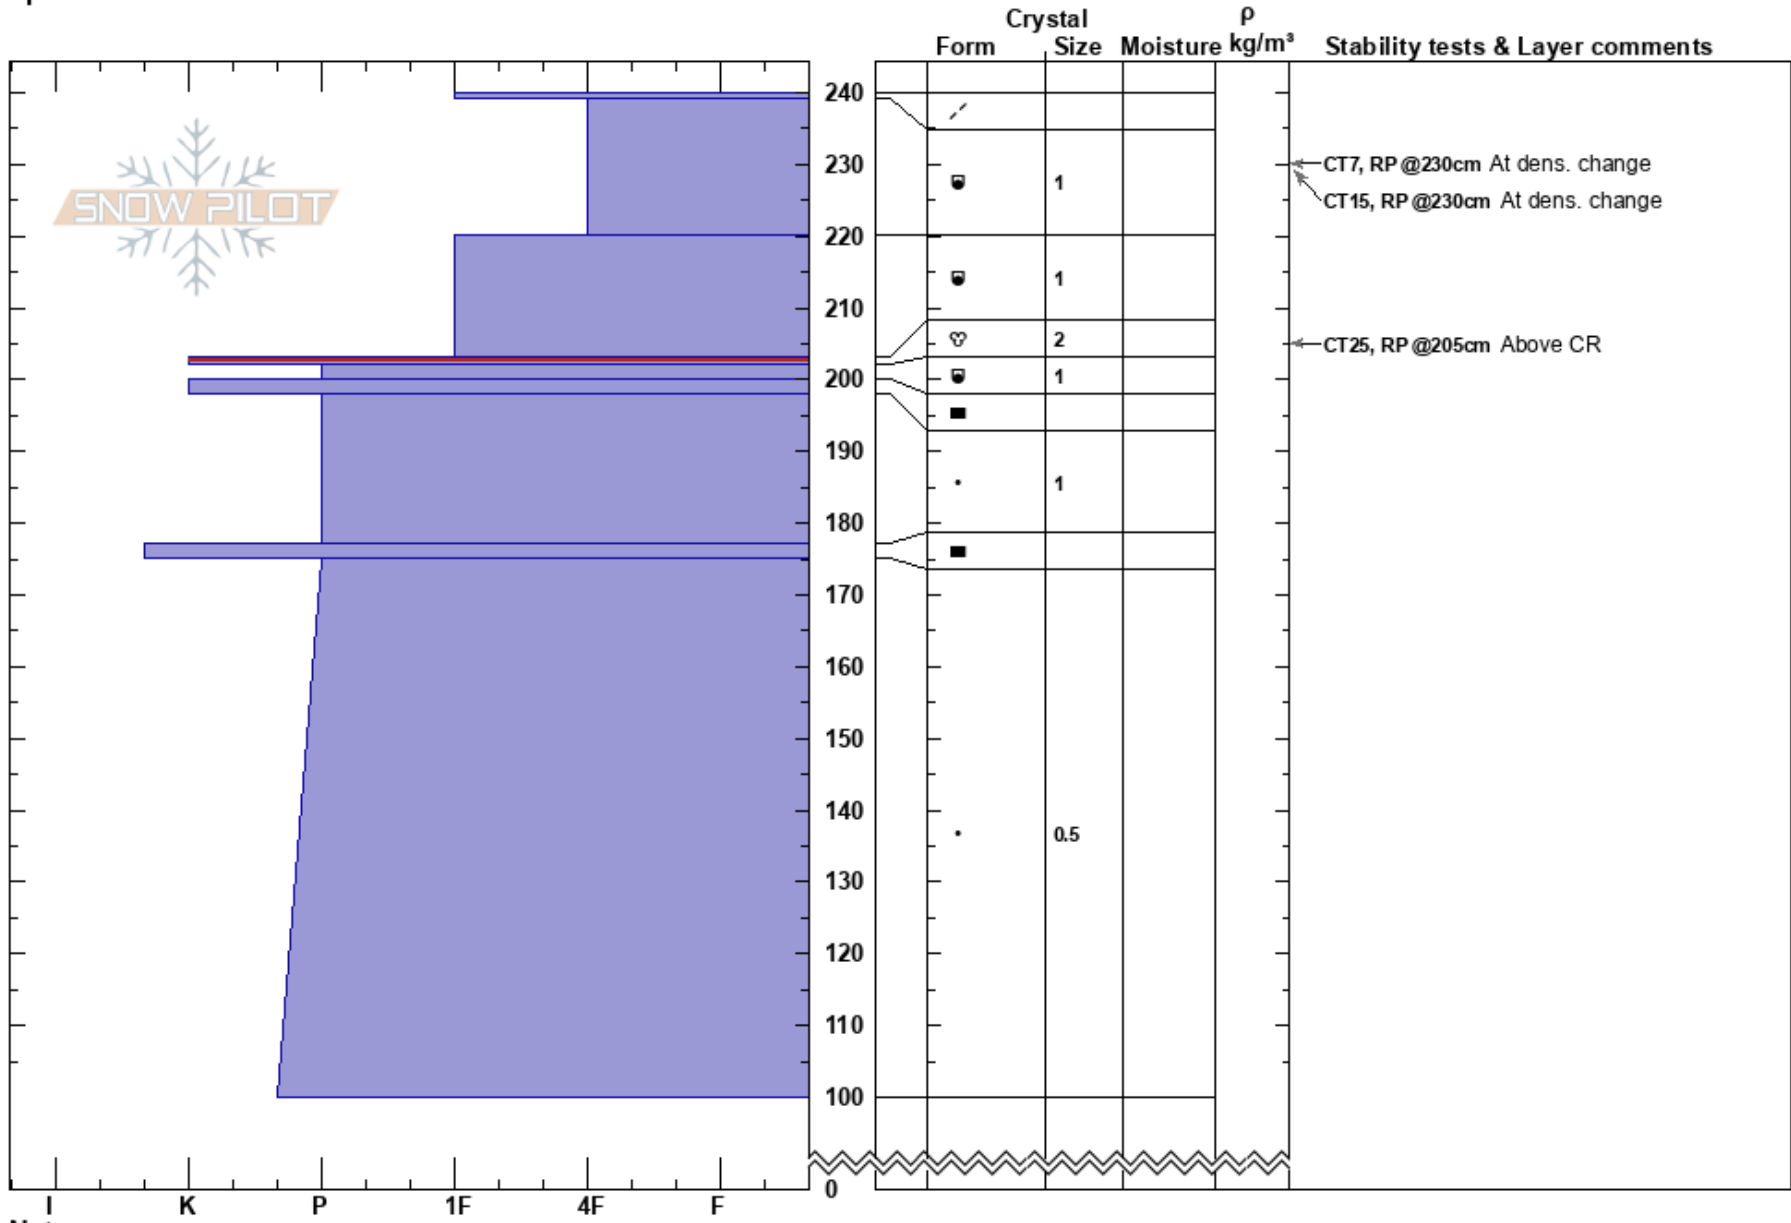

Mounting Alice  
 Skeena  
 BC  
 Elevation: 6500 ft  
 Aspect: SE  
 Specifics:

Gerry Isrealson  
 31/12/2017 - 10:30  
 Co-ord:  
 Slope Angle: 24°  
 Wind Loading:

Stability:  
 Air Temperature: -13°C  
 Sky Cover: CLR  
 Precipitation: NO  
 Wind: W Light Breeze

HS:240  
 PF:10  
 203-202cm:Problematic layer  
 Layer Notes:

Notes: