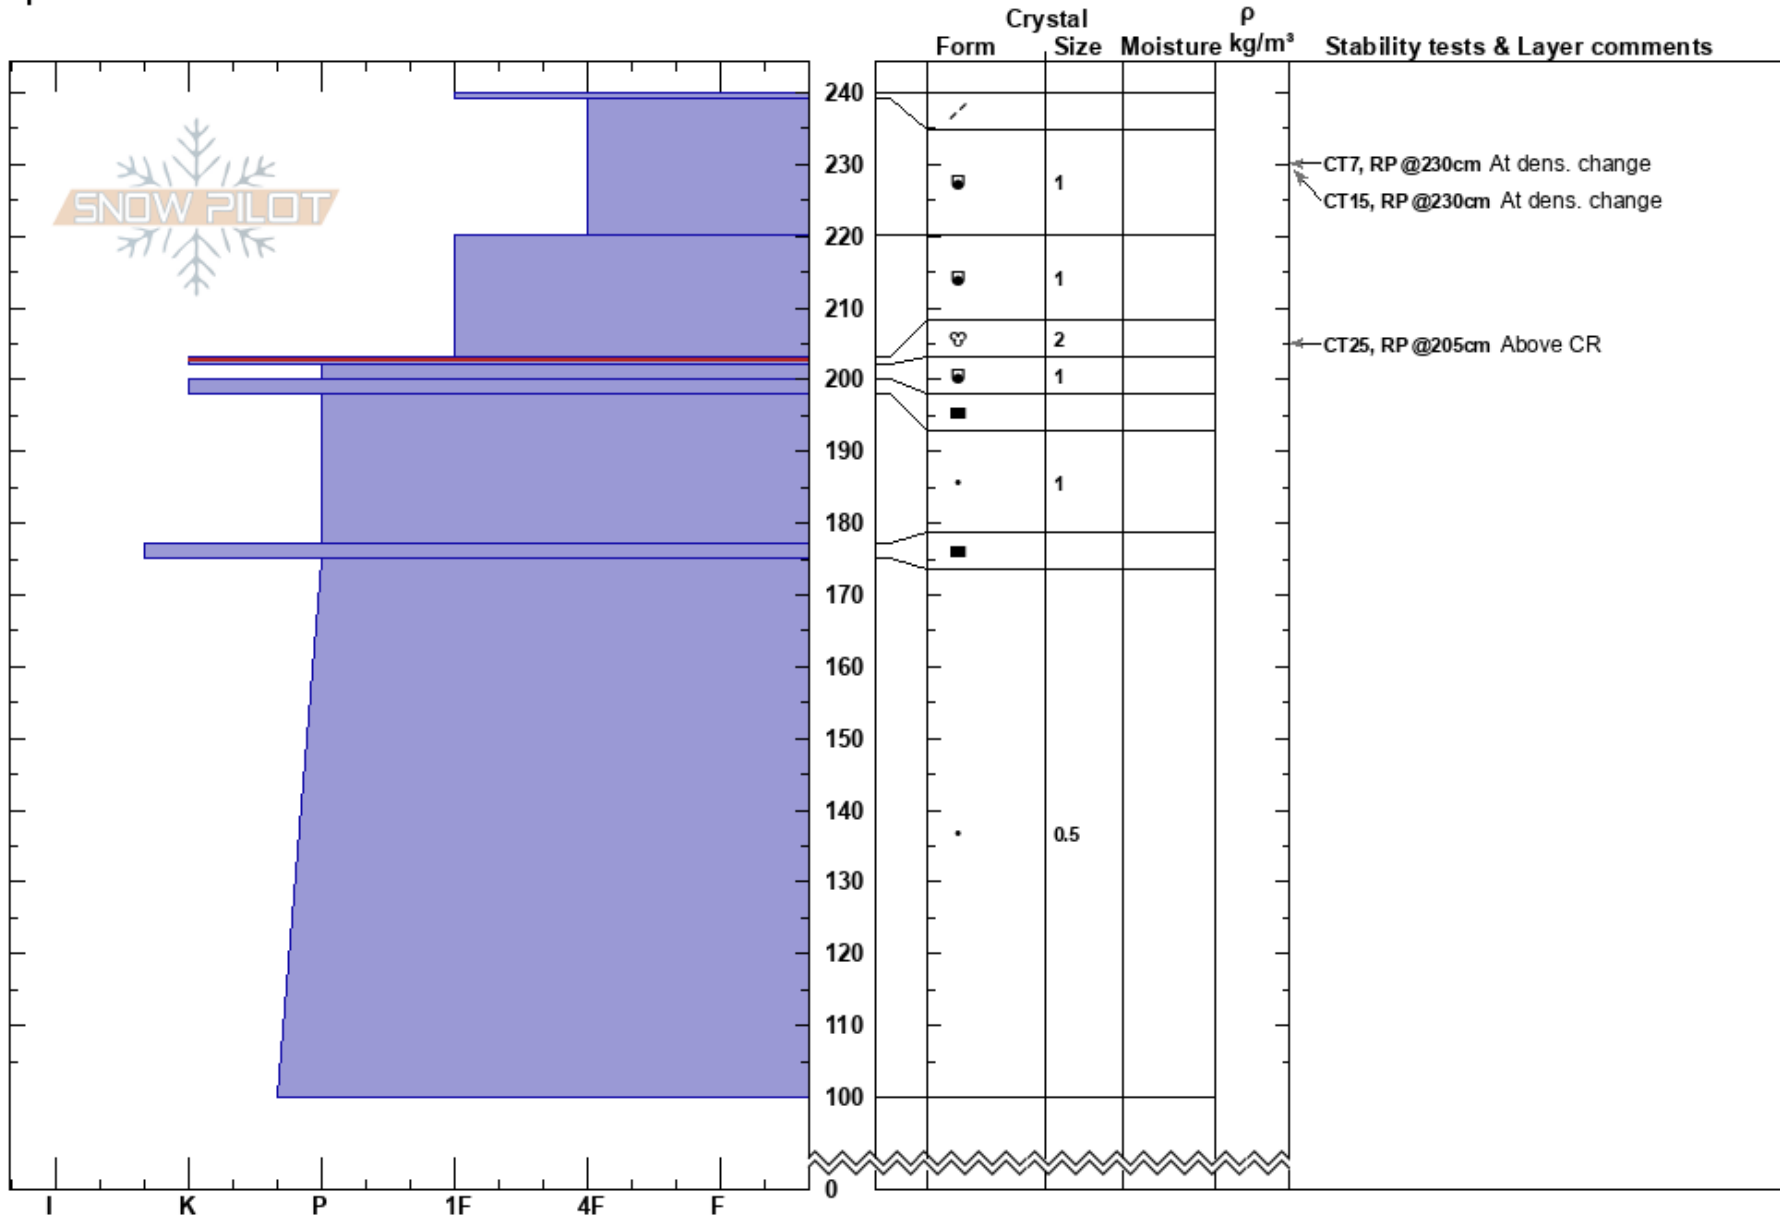

Mounting Alice  
 Skeena  
 BC  
 Elevation: 6500 ft  
 Aspect: SE  
 Specifics:

Gerry Isrealson  
 31/12/2017 - 10:30  
 Co-ord:  
 Slope Angle: 24°  
 Wind Loading:

Stability:  
 Air Temperature: -13°C  
 Sky Cover: CLR  
 Precipitation: NO  
 Wind: W Light Breeze

HS:240  
 PF:10  
 203-202cm:Problematic layer  
 Layer Notes:

Notes: