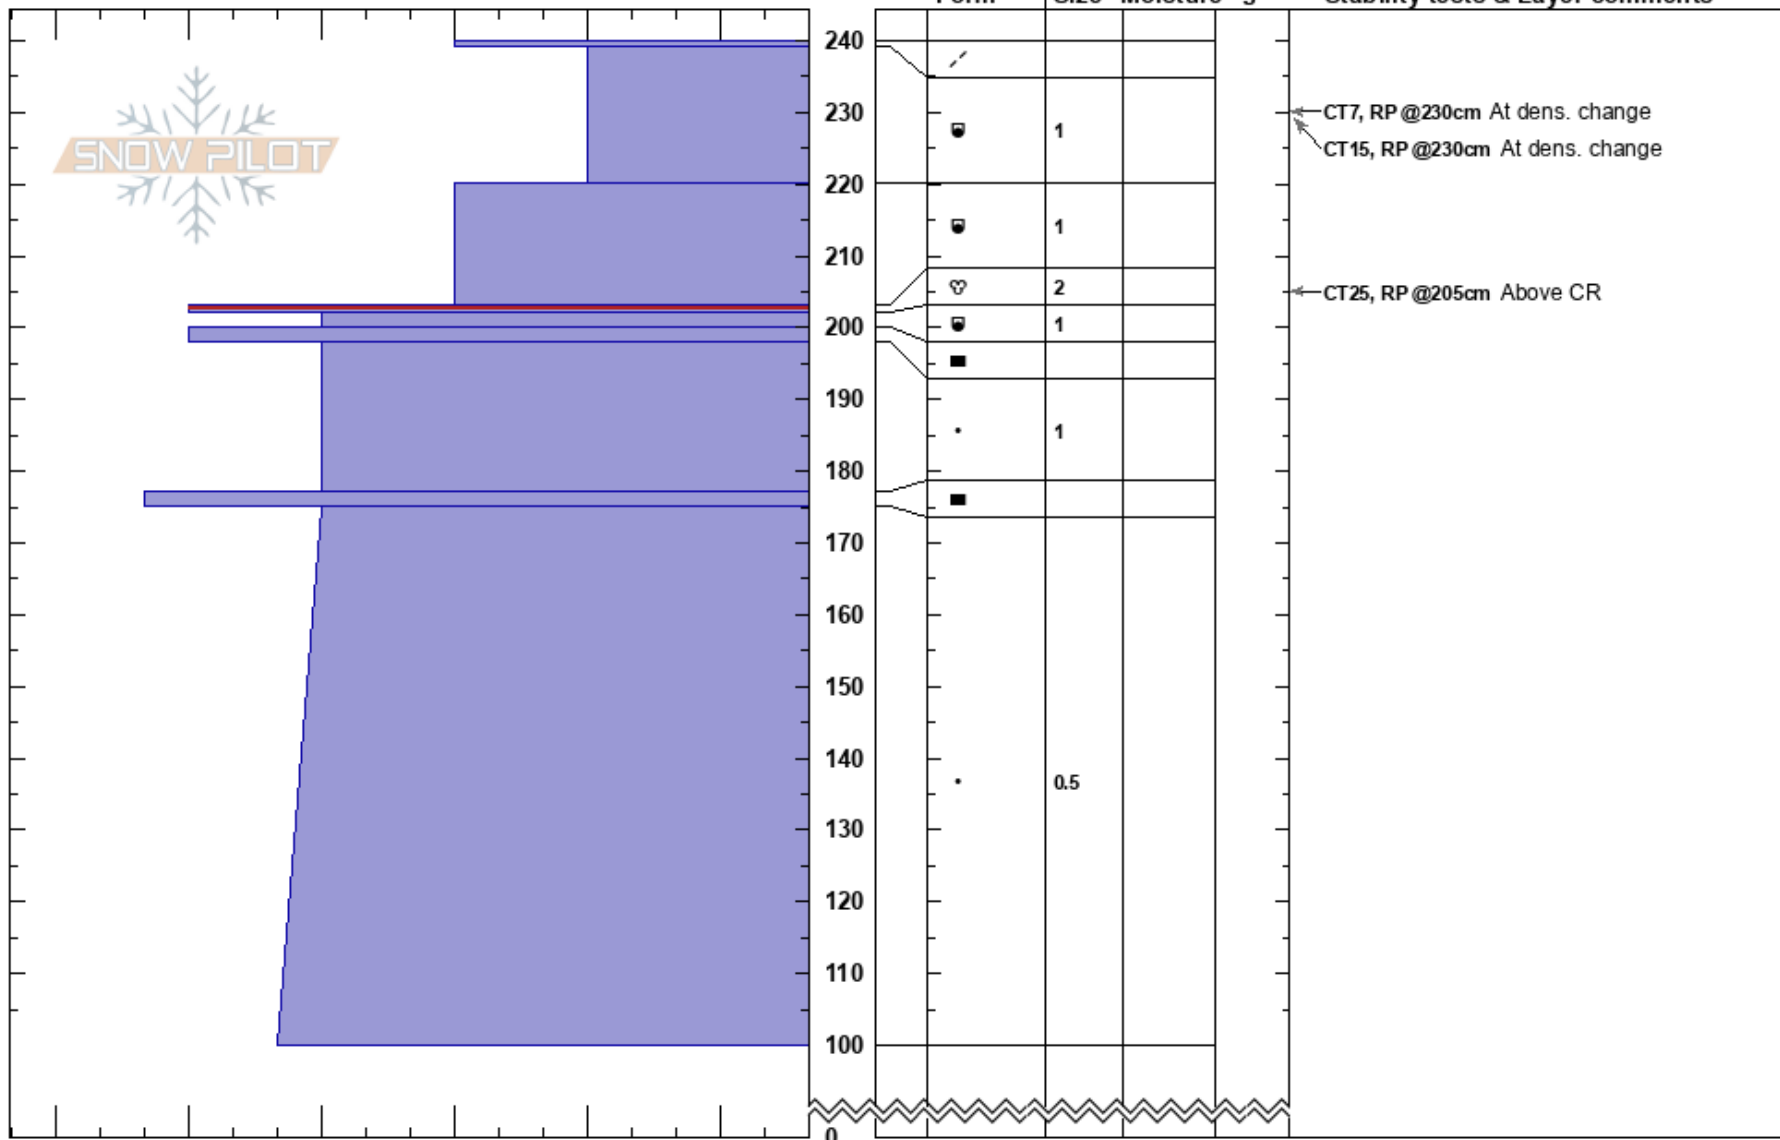

Mounting Alice
 Skeena
 BC
 Elevation: 6500 ft
 Aspect: SE
 Specifics:

Gerry Isrealson
 31/12/2017 - 10:30
 Co-ord:
 Slope Angle: 24°
 Wind Loading:

Stability:
 Air Temperature: -13°C
 Sky Cover: CLR
 Precipitation: NO
 Wind: W Light Breeze

HS:240
 PF:10
 203-202cm:Problematic layer
 Layer Notes:

Notes: