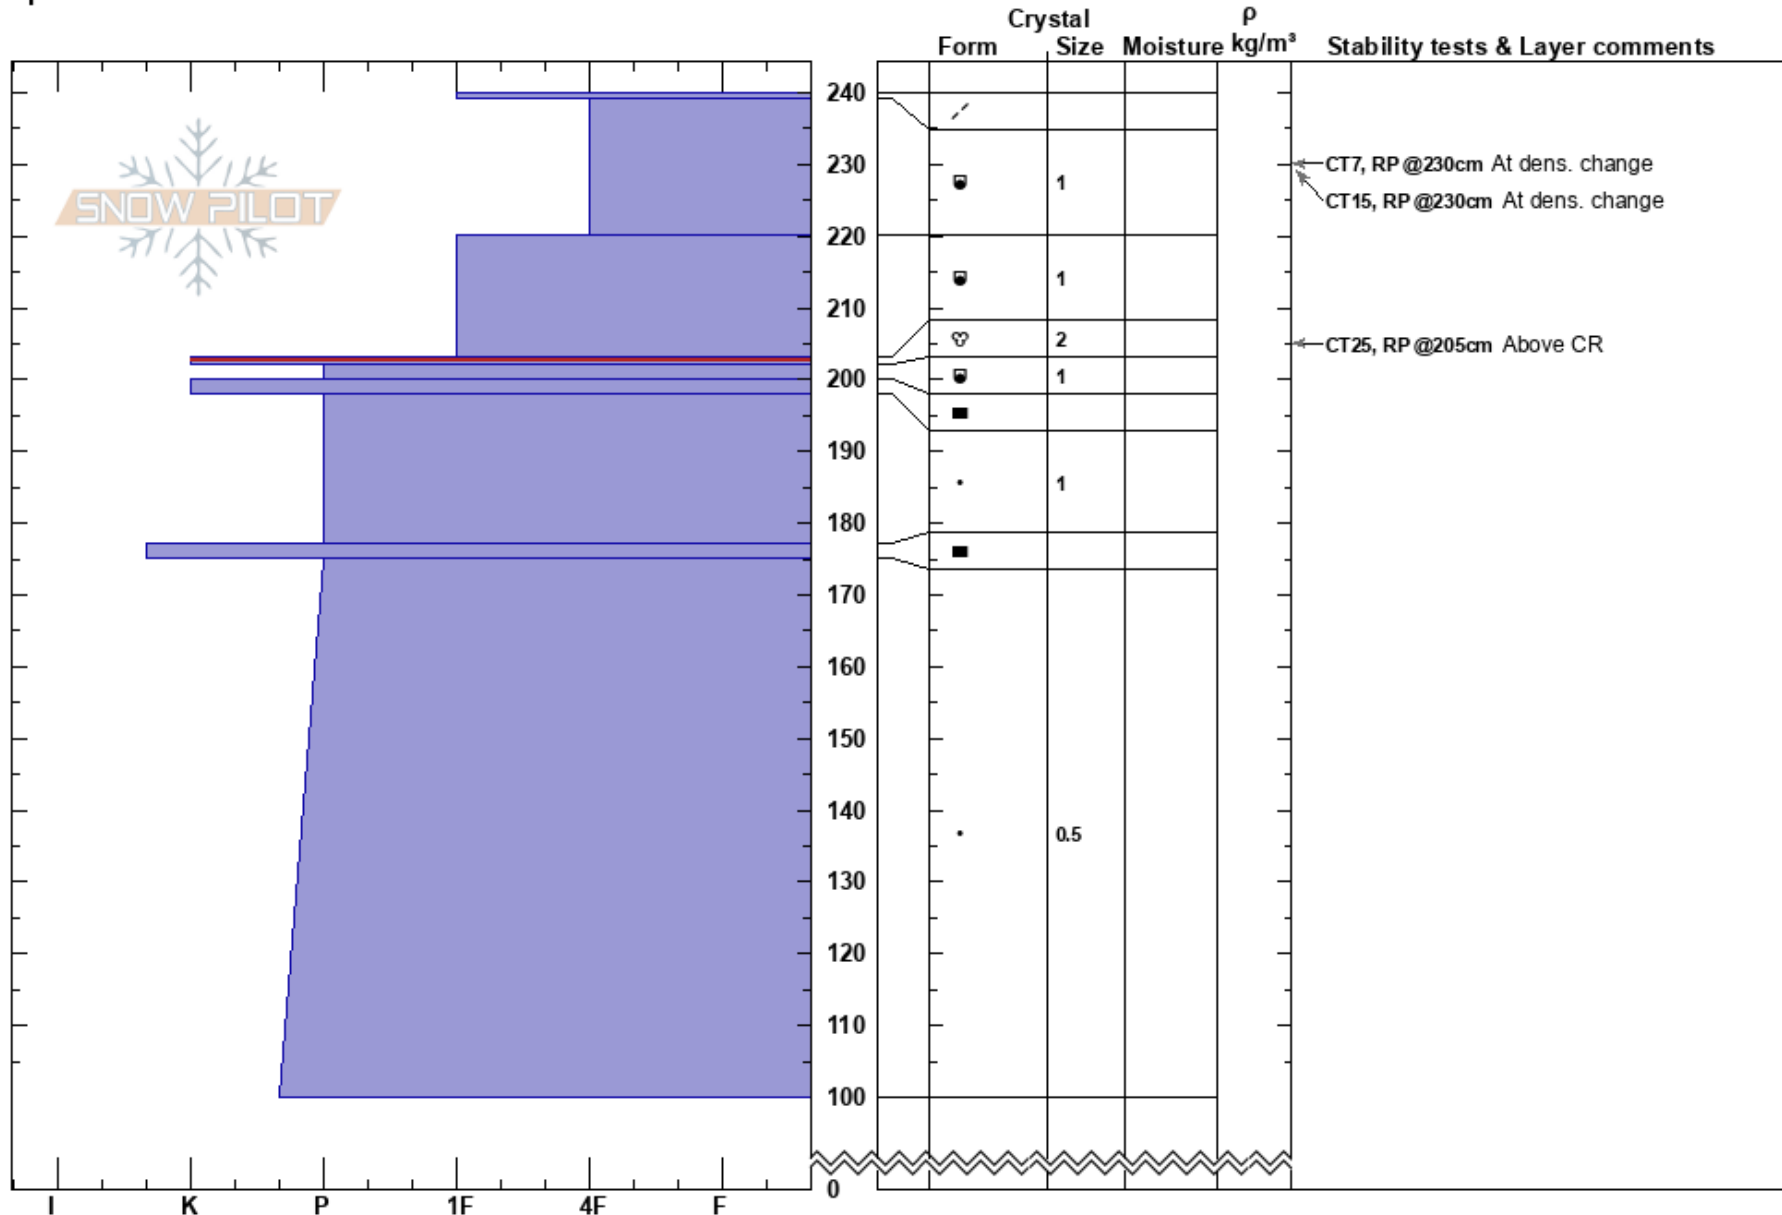

Mounting Alice
 Skeena
 BC
 Elevation: 6500 ft
 Aspect: SE
 Specifics:

Gerry Isrealson
 31/12/2017 - 10:30
 Co-ord:
 Slope Angle: 24°
 Wind Loading:

Stability:
 Air Temperature: -13°C
 Sky Cover: CLR
 Precipitation: NO
 Wind: W Light Breeze

HS:240
 PF:10 203-202cm:Problematic layer
 Layer Notes:

Notes: