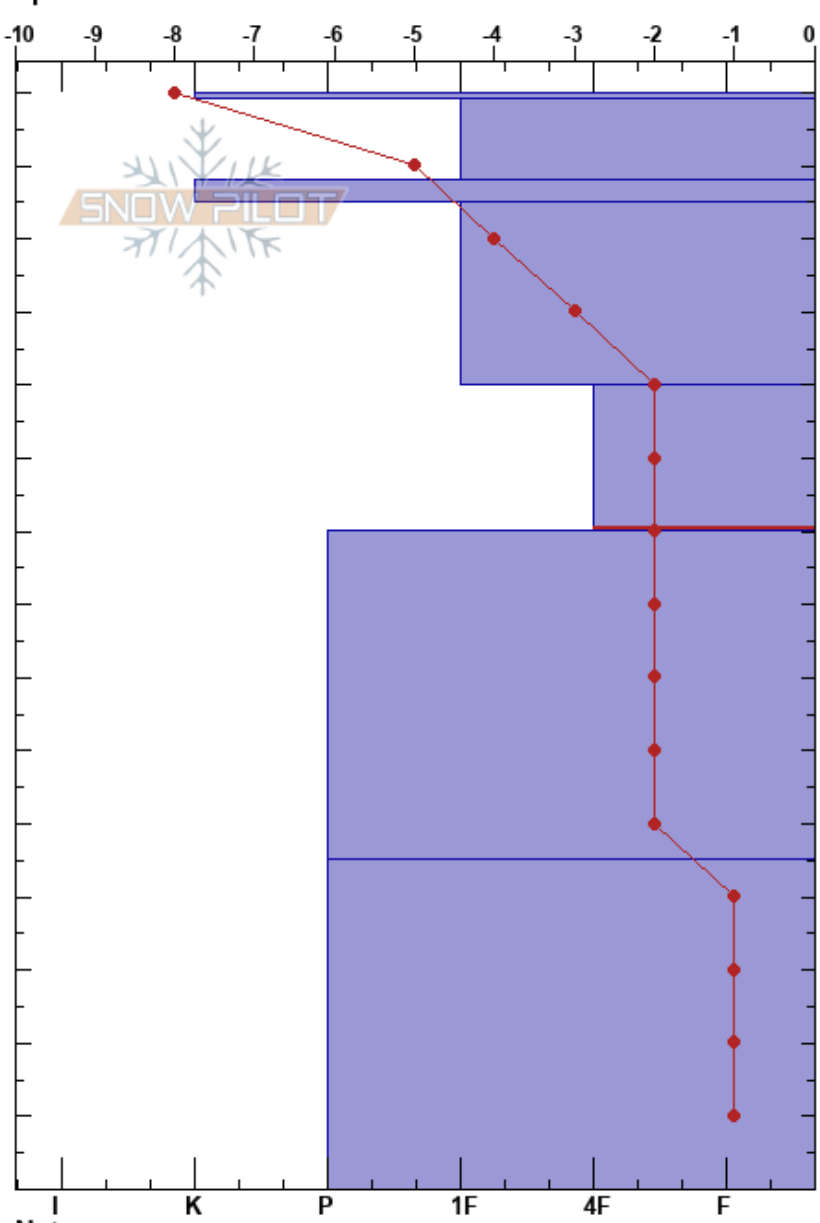

Ball Butte
 Broken Top
 OR
 Elevation: 7533 m
 Aspect: 37°
 Specifics:

Philip Bowker
 12/30/2017 - 10:00am
 Co-ord: 44.06125N, -121.66904W
 Slope Angle: 25°
 Wind Loading: previous

Stability:
 Air Temperature: -6°C
 Sky Cover: FEW
 Precipitation: NO
 Wind: SW Calm

HS:150
 PF:25
 110-90cm: Problematic layer
 90-45cm: Thanksgiving Rain Crust

Form	Crystal		Moisture	ρ kg/m ³	Stability tests & Layer comments
	Size				
⊙⊙	0.5		D		
•	0.5		D-M		
⊙⊙	1		D		
•	0.5		D		
⊖	1		D		
⊙⊙	1.5		D		← CT28, BRK @90cm Problematic Layer
⊗	2		D		90-45cm: Thanksgiving Rain Crust