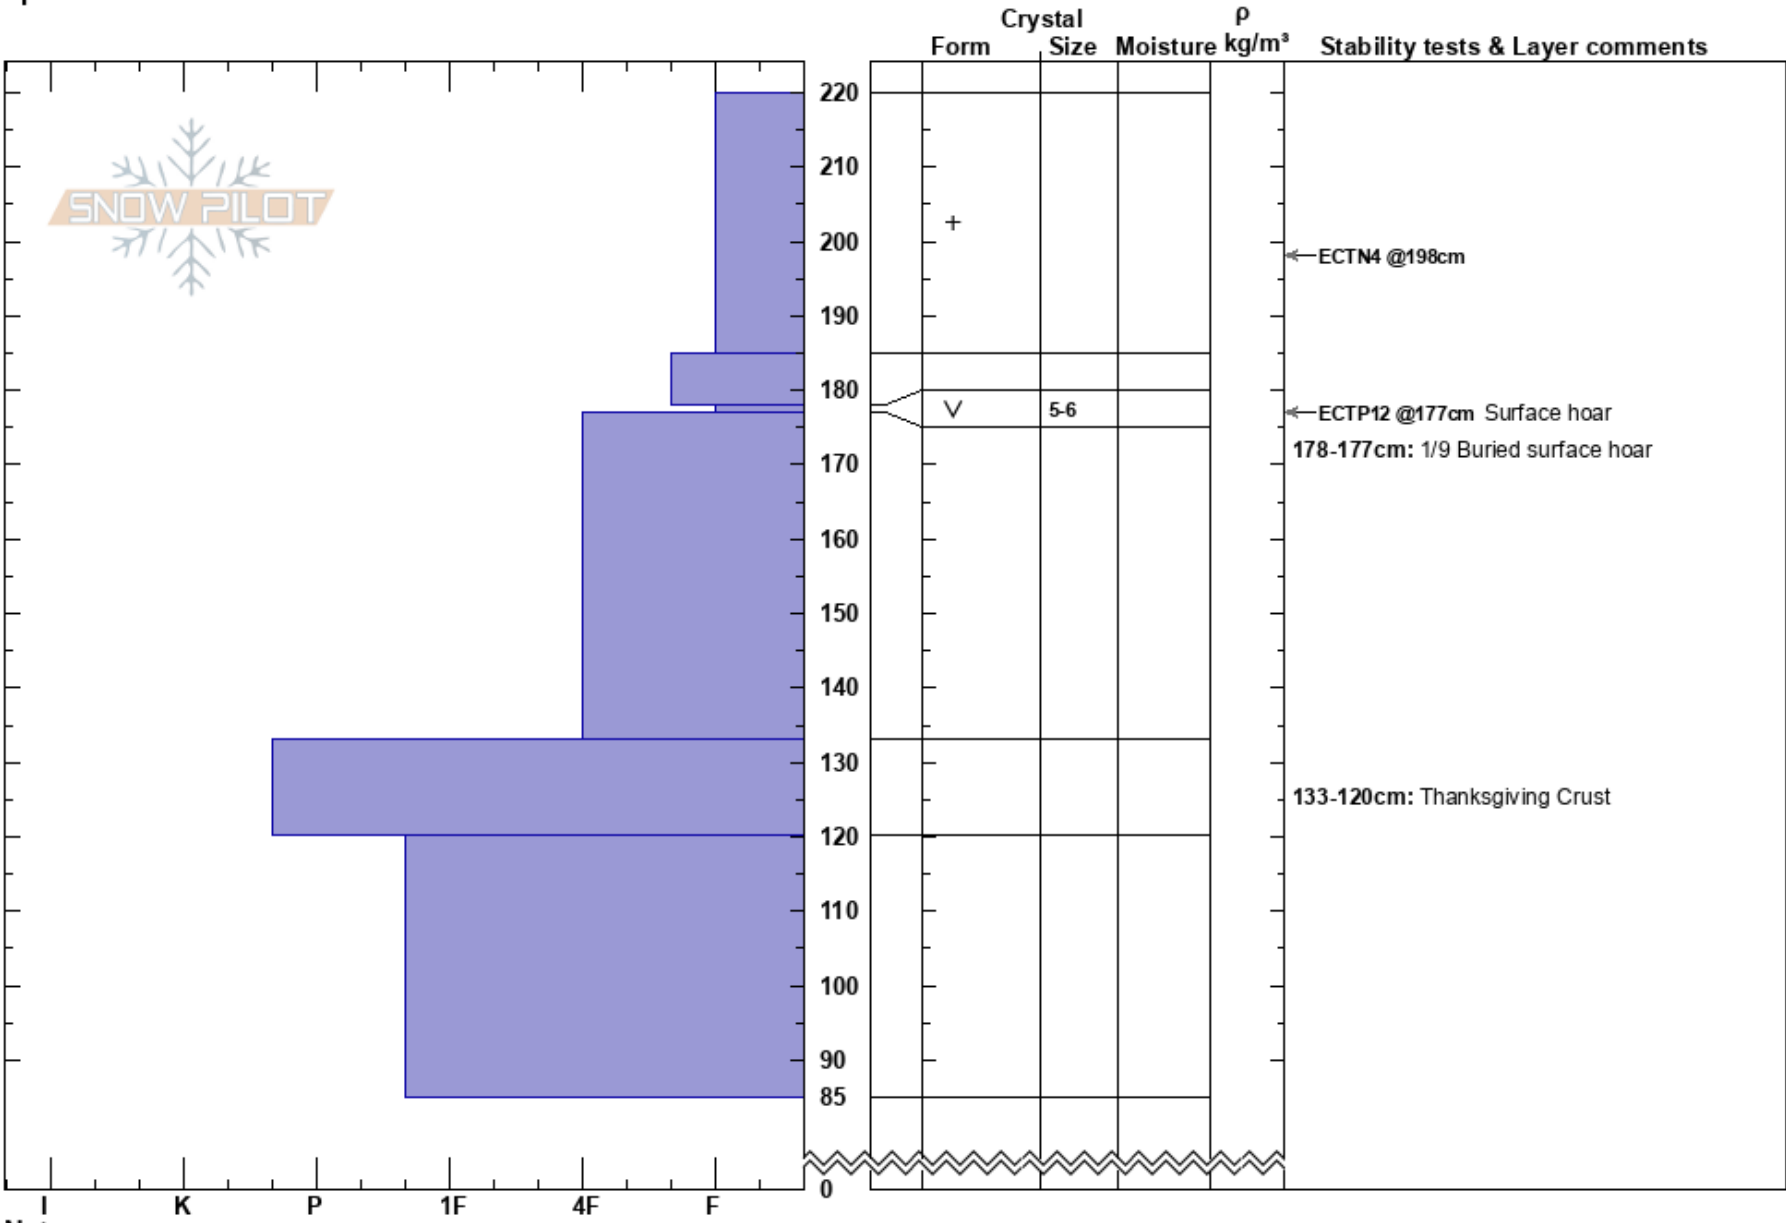

NW Cornbiscuit
 Chugach Range
 AK
 Elevation: 2005 ft
 Aspect: NW
 Specifics:

Charles Hlavac
 01/17/2023 - 2:00pm
 Co-ord: 60.75158N, -149.22190W
 Slope Angle: 25°
 Wind Loading:

Stability:
 Air Temperature:
 Sky Cover: BKN
 Precipitation: NO
 Wind: Calm

HS:220
 PF:50
 PS:30
 178-177cm: 1/9 Buried surface hoar
 178-177cm: Problematic layer
 133-120cm: Thanksgiving Crust

Notes: