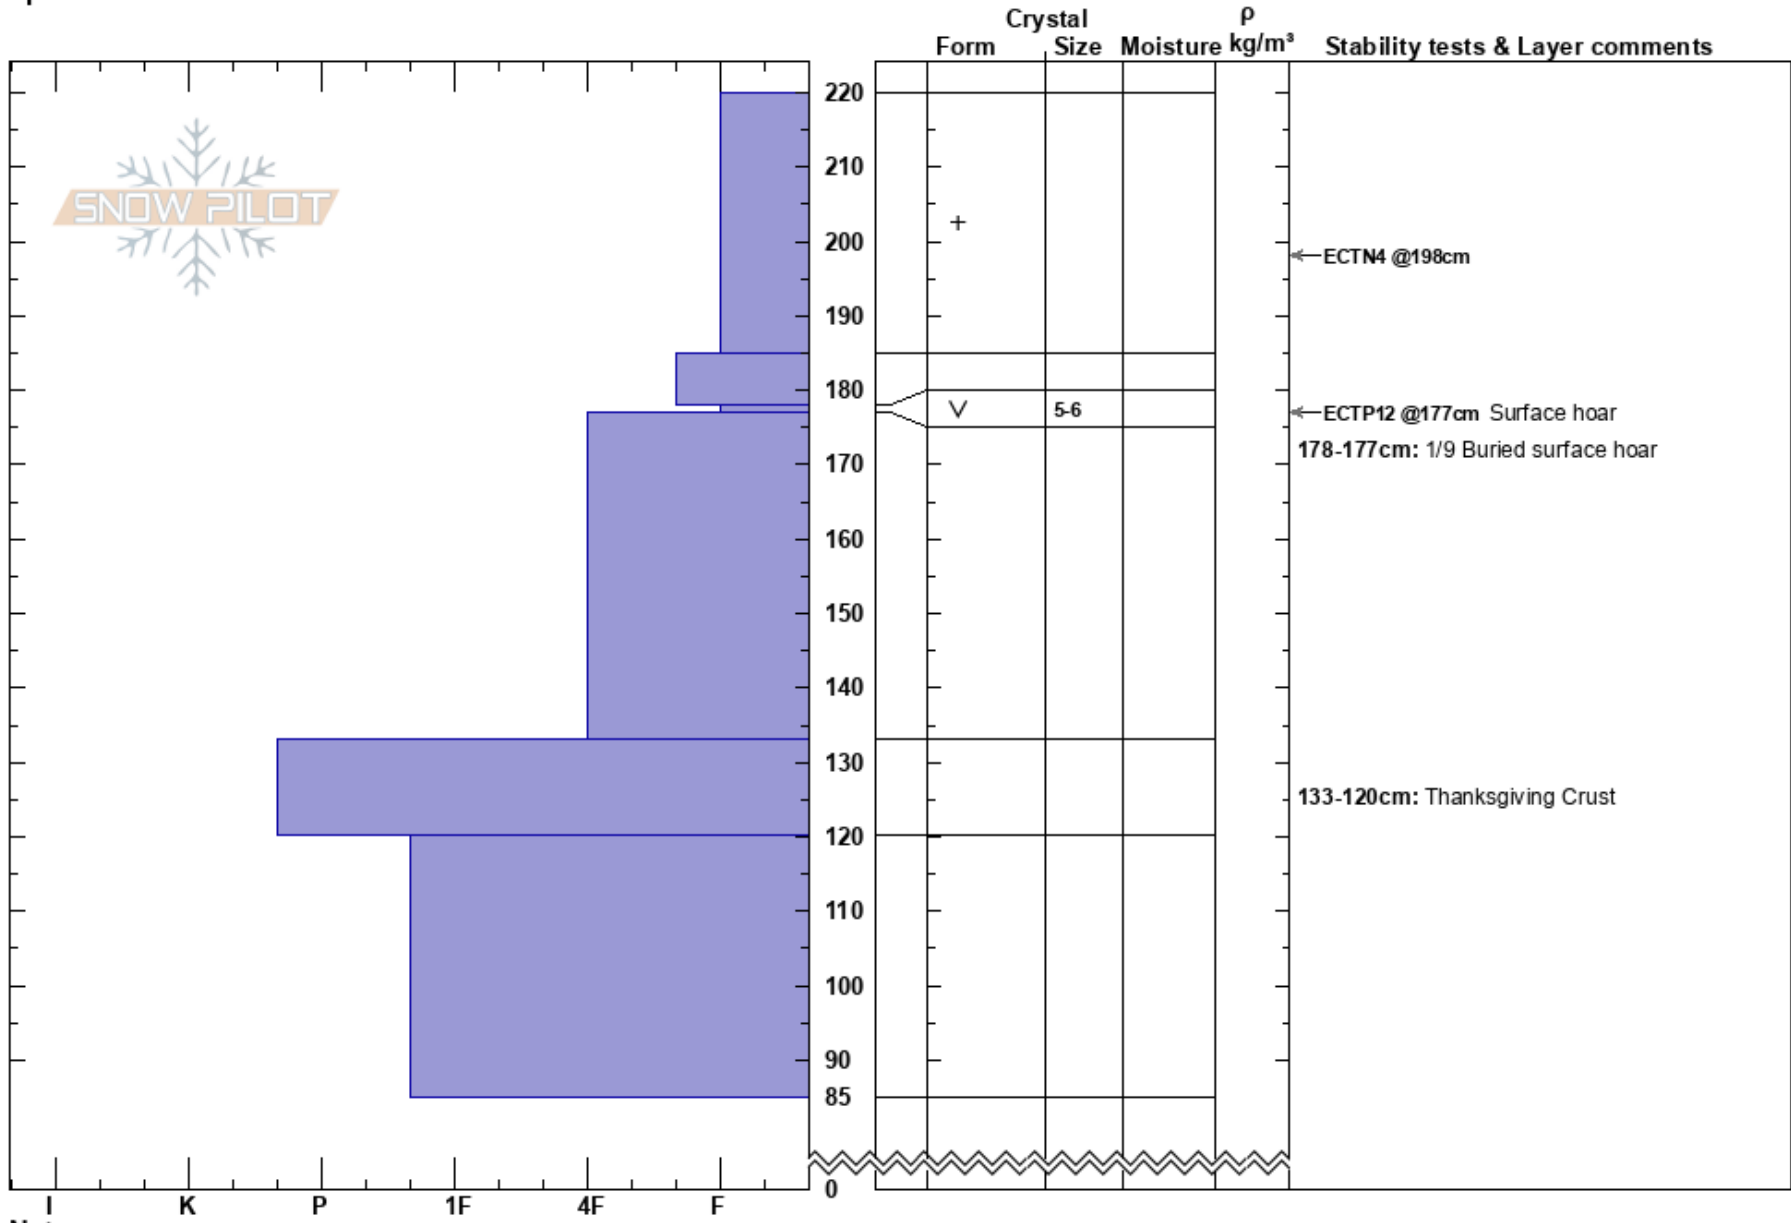

NW Cornbiscuit
 Chugach Range
 AK
 Elevation: 2005 ft
 Aspect: NW
 Specifics:

Charles Hlavac
 01/17/2023 - 2:00pm
 Co-ord: 60.75158N, -149.22190W
 Slope Angle: 25°
 Wind Loading:

Stability:
 Air Temperature:
 Sky Cover: BKN
 Precipitation: NO
 Wind: Calm

HS:220
 PF:50
 PS:30
 Layer Notes:
 178-177cm: 1/9 Buried surface hoar
 178-177cm: Problematic layer
 133-120cm: Thanksgiving Crust

Notes: