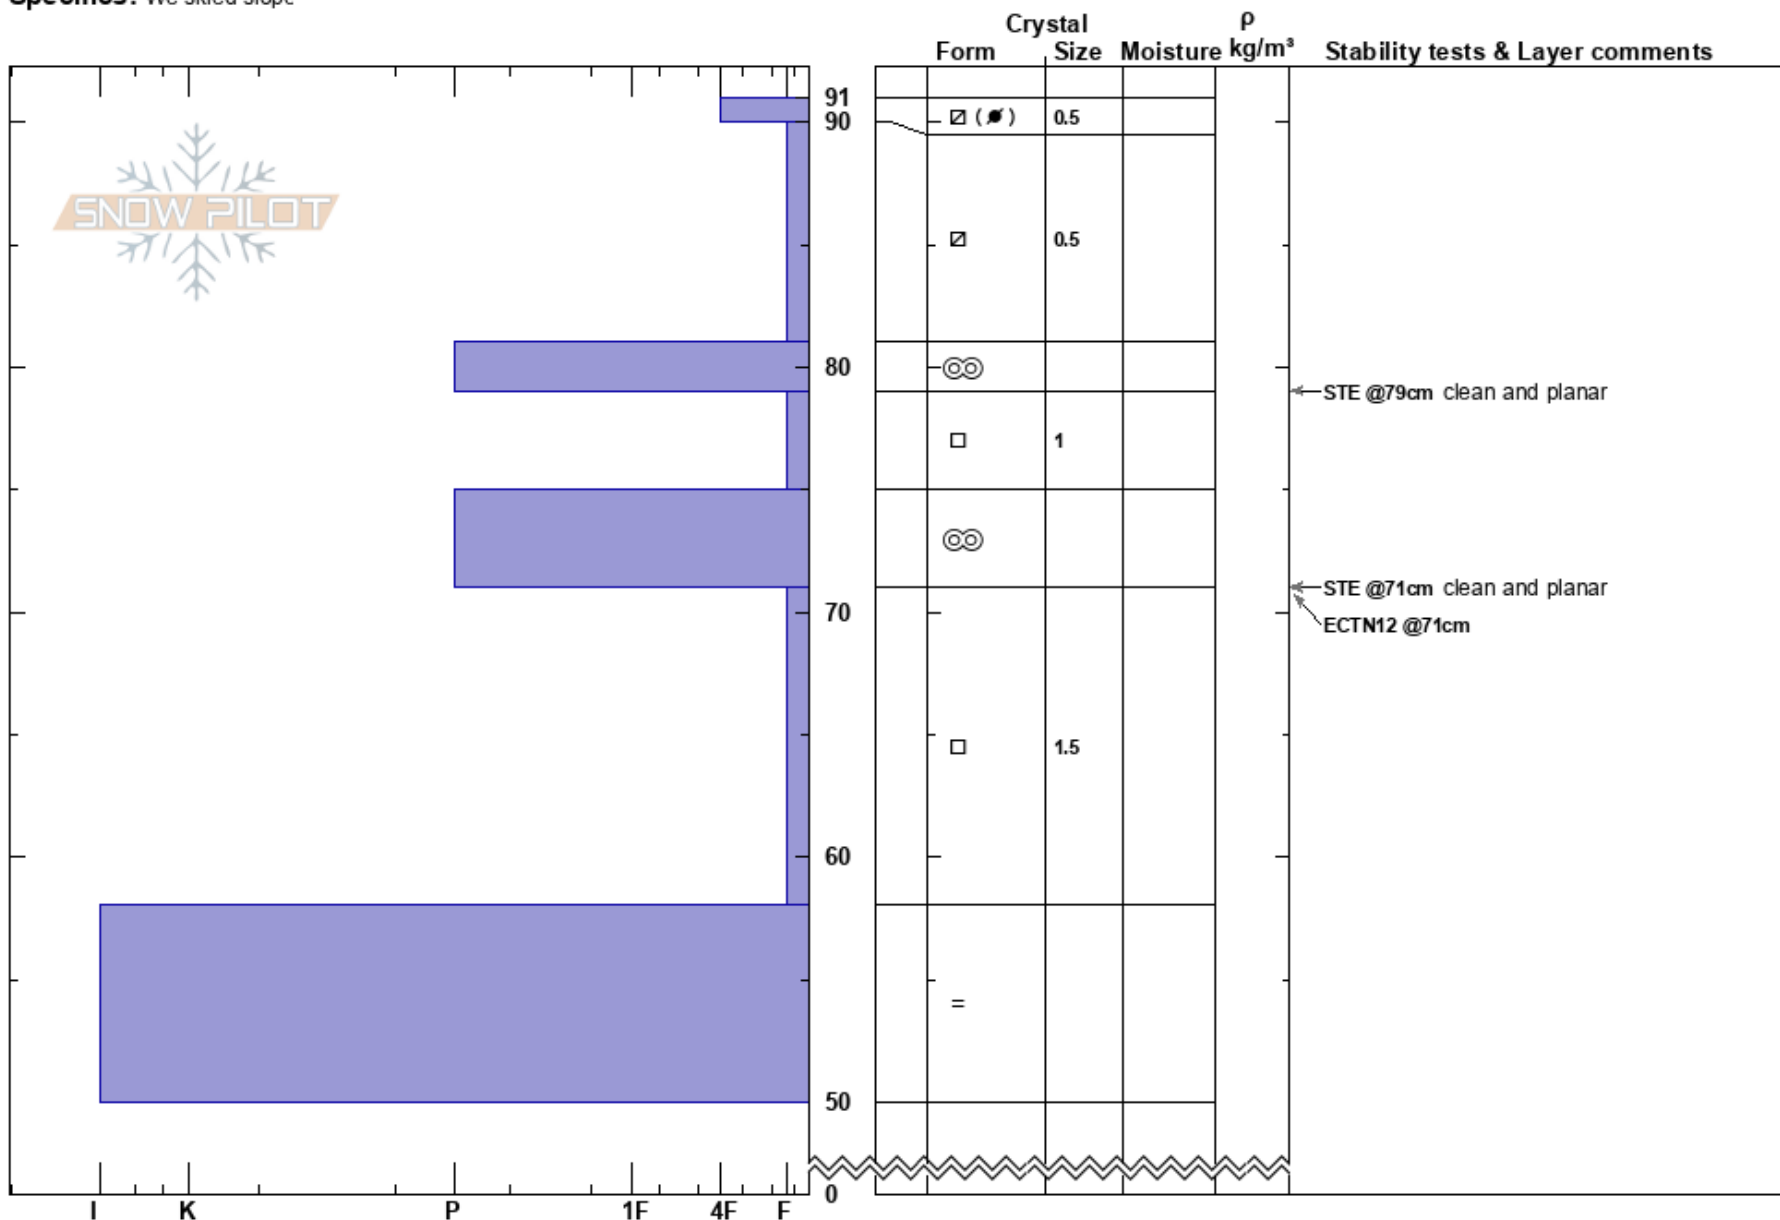

Crater Lake
 Central Sierra
 CA
Elevation: 8665 ft
Aspect: NE
Specifics: We skied slope

Travis Feist
 12/30/2017 - 11:00am
Co-ord: 38.72105N, -119.97511W
Slope Angle: 30°
Wind Loading: no

Stability: Good
Air Temperature:
Sky Cover: SCT
Precipitation: NO
Wind: W Moderate

HS:91
PF:30 71-58cm:Problematic layer

Layer Notes:

Notes: