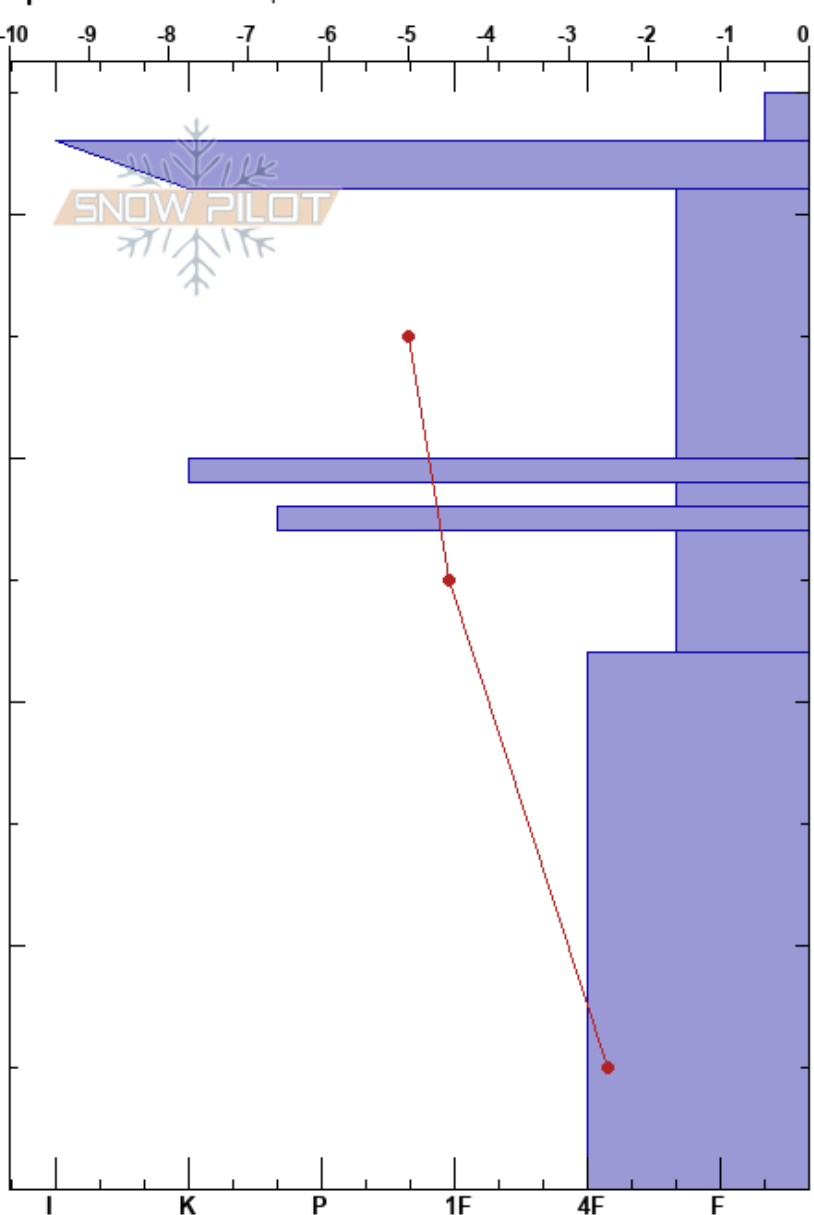

Kelly Mountain  
 Smoky  
 ID  
 Elevation: 8770 ft  
 Aspect: 65°  
 Specifics: We skied slope

peter carse  
 12/30/2017 - 10:45am  
 Co-ord: 43.49257N, -114.46634W  
 Slope Angle: 30°  
 Wind Loading:

Stability: HS:45  
 Air Temperature: -3°C PS: 2 27-22cm: Problematic layer  
 Sky Cover: BKN  
 Precipitation: S-1  
 Wind: NW Strong

Form	Crystal		Moisture	$\rho$ kg/m <sup>3</sup>	Stability tests & Layer comments
	Size				
⋆	2				
■ (⊙)					
□	2-3				
⊙					
□	2-3				
⊙					
□	2-3				
⊖	2-3				

← CT25, PC @22cm  
 ← ECTN25 @22cm

Notes: Supportive skiing on minimal snow, dust on crust