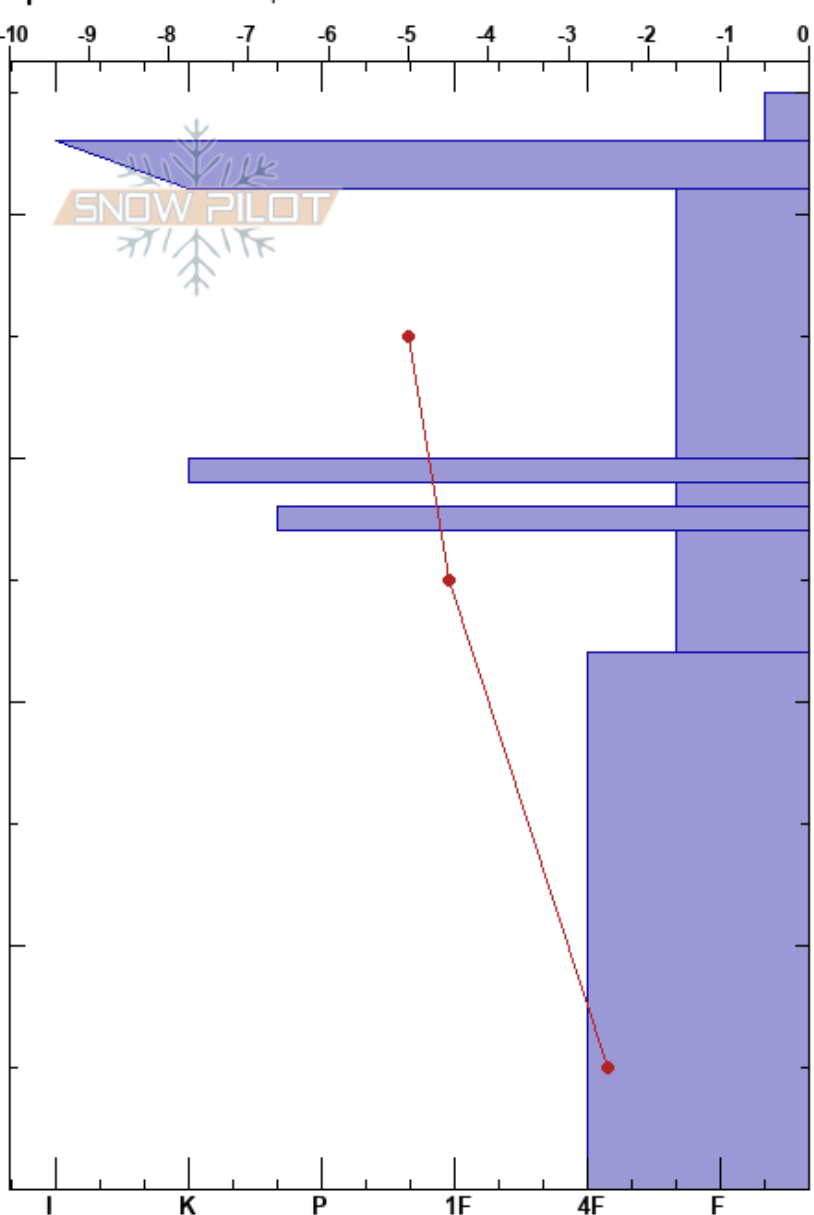

Kelly Mountain
 Smoky
 ID
 Elevation: 8770 ft
 Aspect: 65°
 Specifics: We skied slope

peter carse
 12/30/2017 - 10:45am
 Co-ord: 43.49257N, -114.46634W
 Slope Angle: 30°
 Wind Loading:

Stability:
 Air Temperature: -3°C
 Sky Cover: BKN
 Precipitation: S-1
 Wind: NW Strong

HS:45
 PS:2 27-22cm:Problematic layer

Form	Crystal		Moisture	ρ kg/m ³	Stability tests & Layer comments
	Size				
⋆	2				
■ (⊙)					
□	2-3				
⊙					
□	2-3				
⊙					
□	2-3				
⊖	2-3				

← CT25, PC @22cm
 ← ECTN25 @22cm