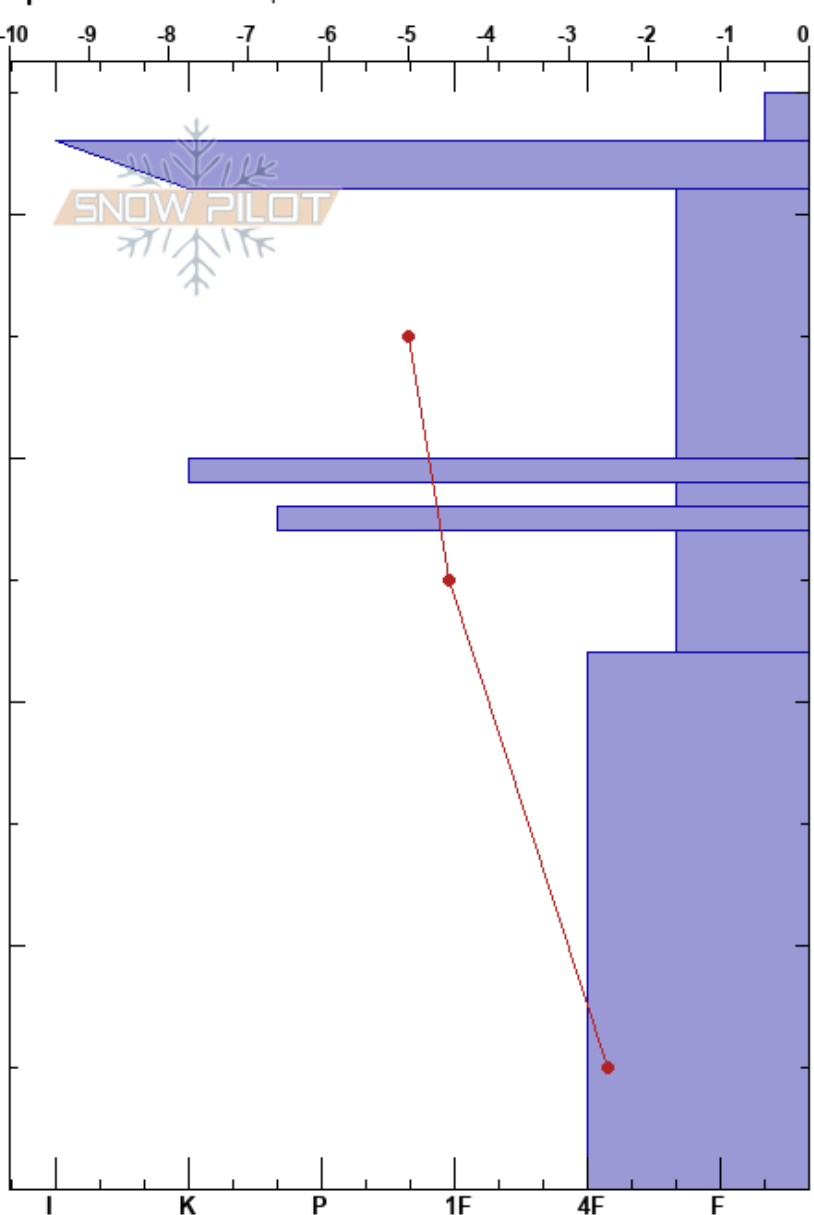

Kelly Mountain
 Smoky
 ID
 Elevation: 8770 ft
 Aspect: 65°
 Specifics: We skied slope

peter carse
 12/30/2017 - 10:45am
 Co-ord: 43.49257N, -114.46634W
 Slope Angle: 30°
 Wind Loading:

Stability: HS:45
 Air Temperature: -3°C PS: 2 27-22cm: Problematic layer
 Sky Cover: BKN
 Precipitation: S-1
 Wind: NW Strong

Form	Crystal		Moisture	ρ kg/m ³	Stability tests & Layer comments
	Size				
⋆	2				
■ (⊙)					
□	2-3				
⊙					
□	2-3				
⊙					
□	2-3				
⊖	2-3				

← CT25, PC @22cm
 ← ECTN25 @22cm

Notes: Supportive skiing on minimal snow, dust on crust