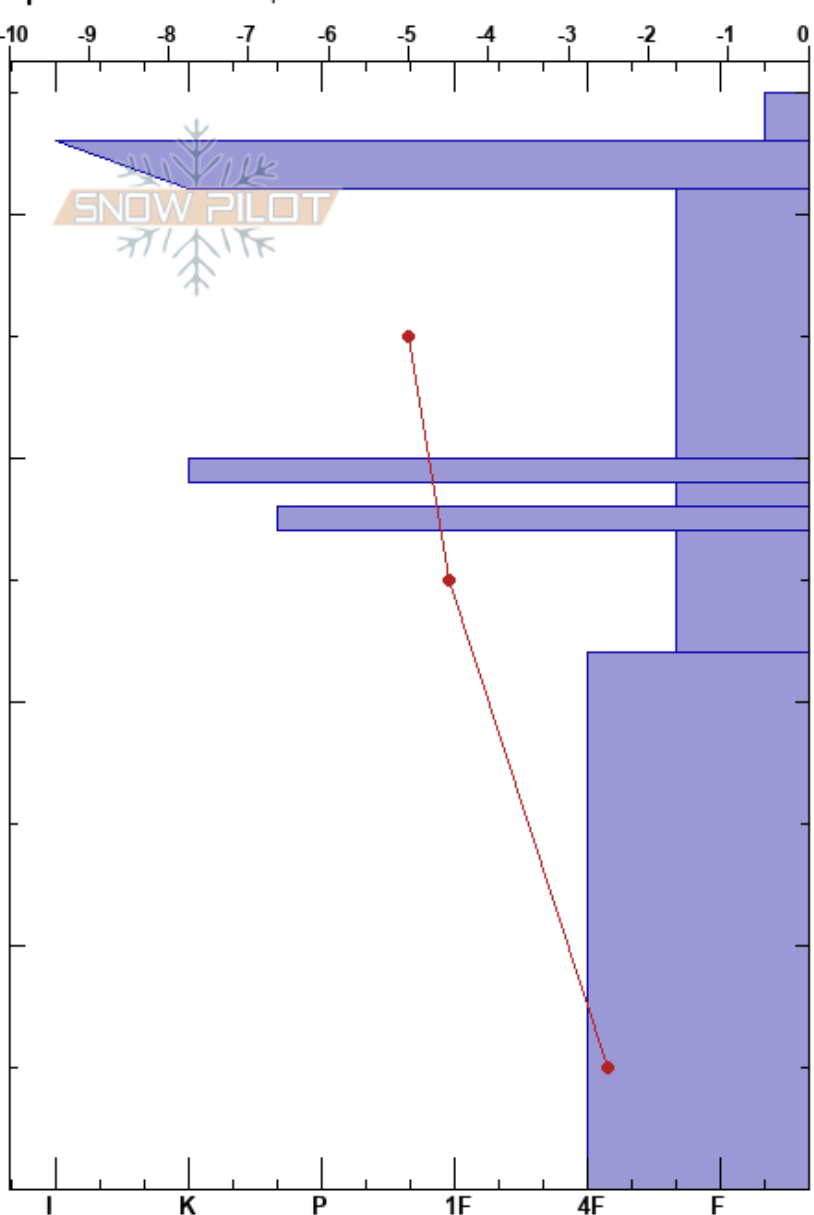

Kelly Mountain
 Smoky
 ID
 Elevation: 8770 ft
 Aspect: 65°
 Specifics: We skied slope

peter carse
 12/30/2017 - 10:45am
 Co-ord: 43.49257N, -114.46634W
 Slope Angle: 30°
 Wind Loading:

Stability:
 Air Temperature: -3°C
 Sky Cover: BKN
 Precipitation: S-1
 Wind: NW Strong

HS:45
 PS:2
 27-22cm: Problematic layer

Form	Crystal		Moisture	ρ kg/m ³	Stability tests & Layer comments
	Size				
⋆	2				
■ (⊙)					
□	2-3				
⊙					
□	2-3				
⊙					
□	2-3				
⊖	2-3				

← CT25, PC @22cm
 ← ECTN25 @22cm