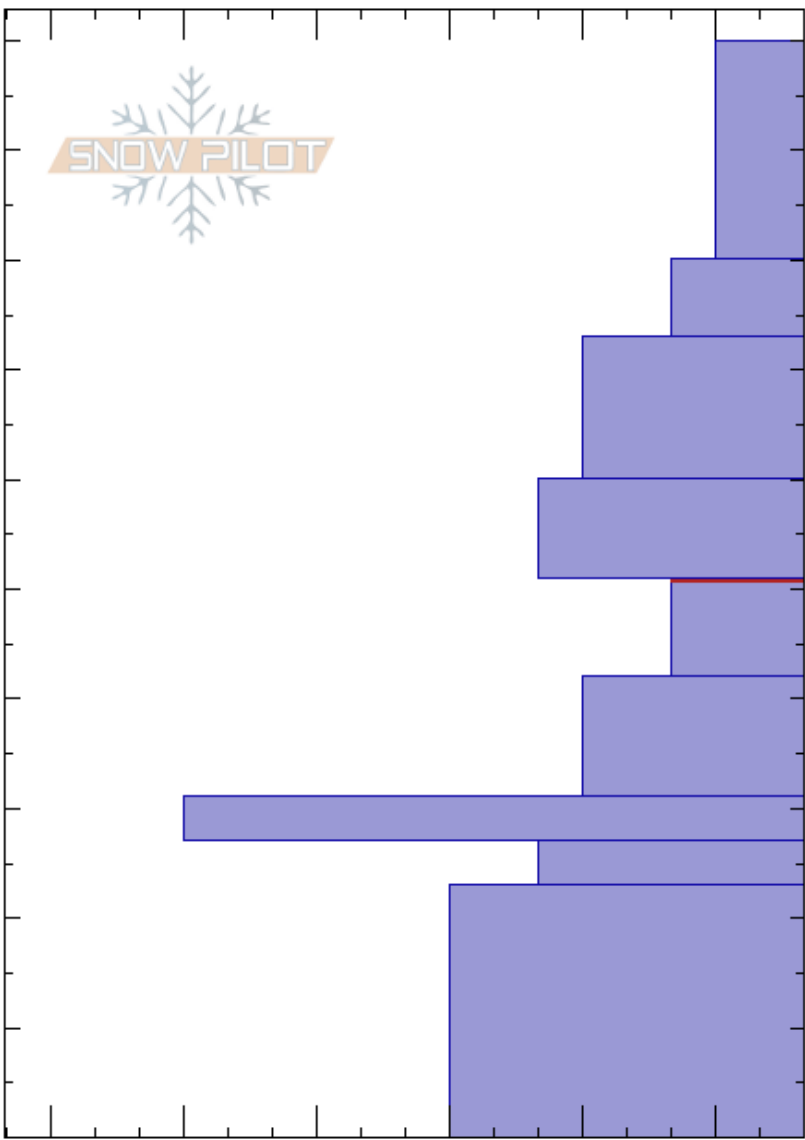

Bacon Rind 12/29/17  
 Madison Range-S  
 MT  
**Elevation:** 8800 ft  
**Aspect:** 50°  
**Specifics:** Collapsing, widespreac

Eric Knoff  
 12/29/2017 - 12:45pm  
**Co-ord:** 44.95800N, -111.09736W  
**Slope Angle:** 25°  
**Wind Loading:** no

**Stability:** Fair Unstable  
**Air Temperature:** -6°C  
**Sky Cover:** OVC  
**Precipitation:** S1  
**Wind:** SW Light Breeze

**HS:** 100  
**Layer Notes:**  
 51-42cm: Problematic layer

Height (cm)	Crystal		Moisture	$\rho$ kg/m <sup>3</sup>	Stability tests & Layer comments
	Form	Size			
100					
90	+				
80	+				← CT8, Q3 @80cm
70	/				
60	•				
51	☐	0.5-1			← CT19, Q1 @51cm ← ECTP25 @51cm ← PST20/100 (End) @51cm
40	⊖				
30	■				
20	⊖				
10	☐ (⊖)				