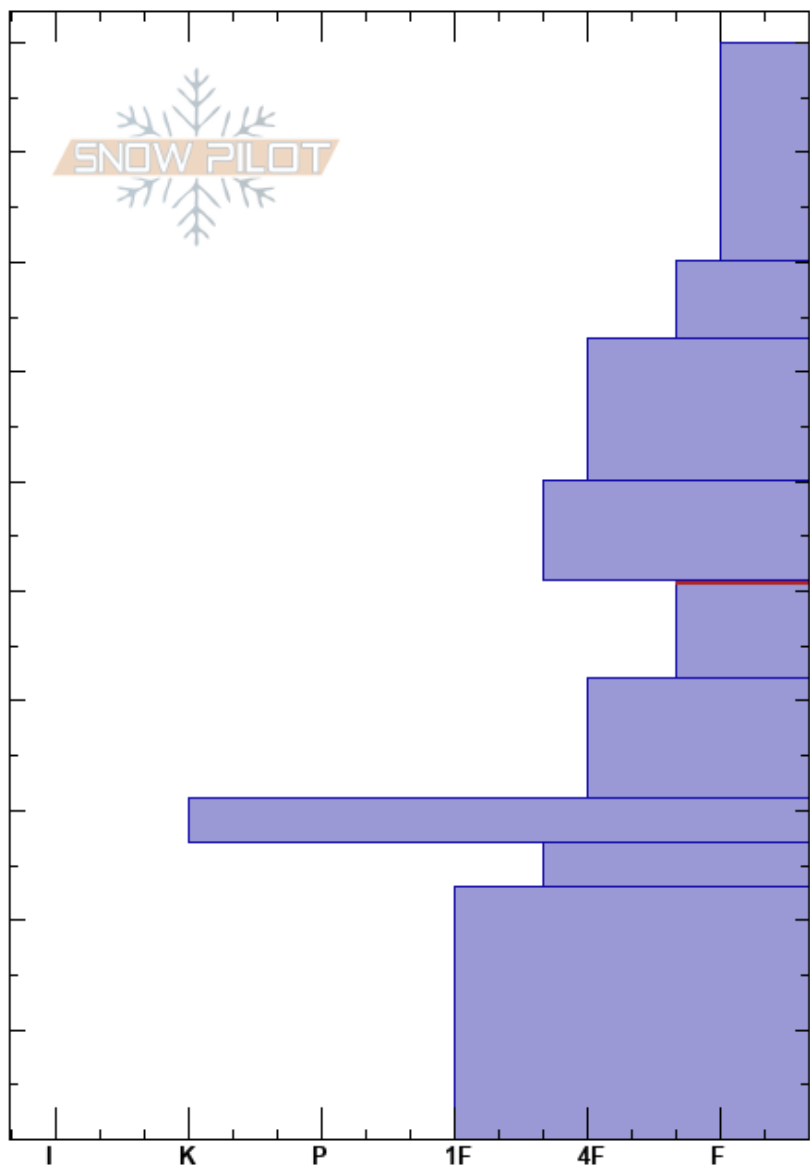

Bacon Rind 12/29/17
 Madison Range-S
 MT
 Elevation: 8800 ft
 Aspect: 50°
 Specifics: Collapsing, widespreac

Eric Knoff
 12/29/2017 - 12:45pm
 Co-ord: 44.95800N, -111.09736W
 Slope Angle: 25°
 Wind Loading: no

Stability: Fair Unstable
 Air Temperature: -6°C
 Sky Cover: OVC
 Precipitation: S1
 Wind: SW Light Breeze

HS:100
 Layer Notes:
 51-42cm: Problematic layer

Height (cm)	Crystal		Moisture	ρ kg/m ³	Stability tests & Layer comments
	Form	Size			
100					
90	+				
80	+				← CT8, Q3 @80cm
70	/				
60	•				
51	⊠	0.5-1			← CT19, Q1 @51cm ← ECTP25 @51cm ← PST20/100 (End) @51cm
40	⊖				
30	■				
20	⊖				
10	⊖ (⊖)				
0					