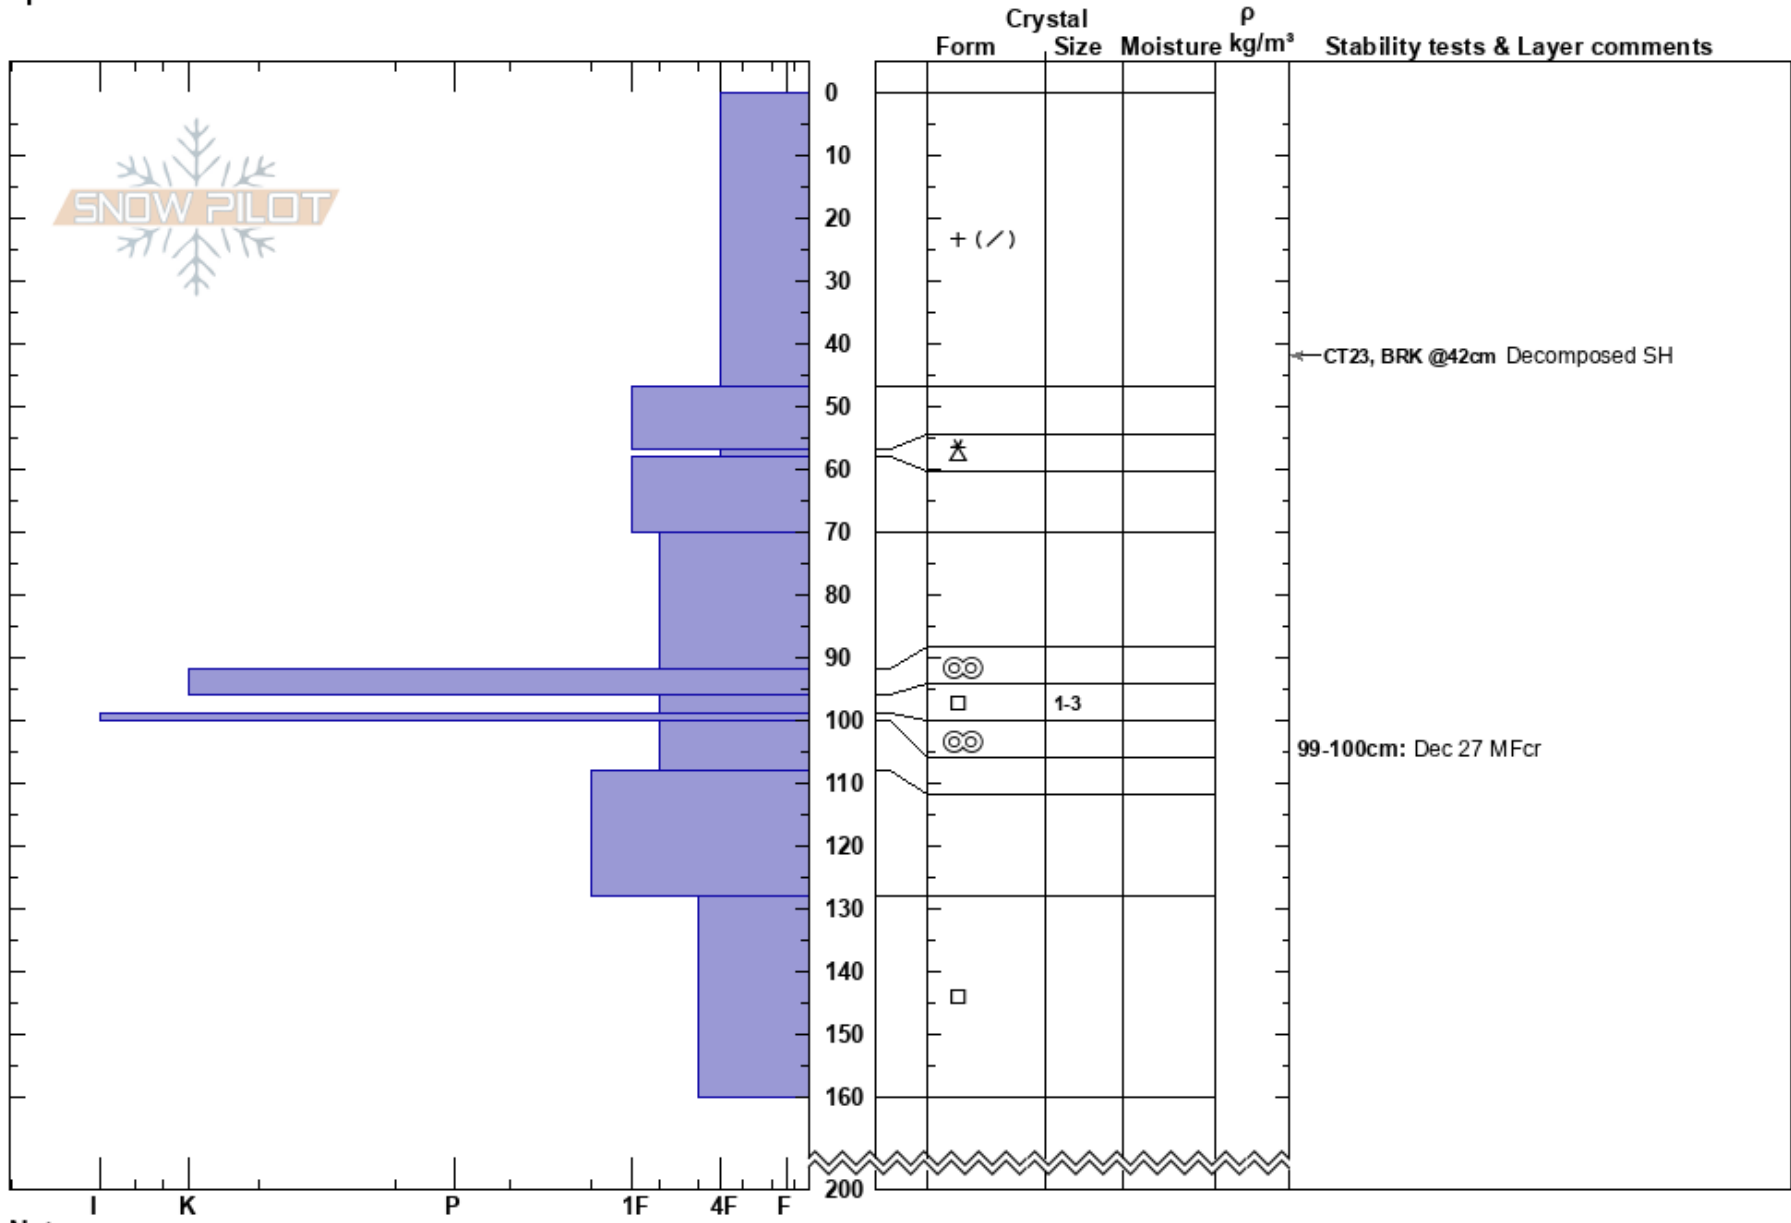

Longshot  
 Monashee  
 BC  
 Elevation: 1686 m  
 Aspect: NE  
 Specifics:

Monashee Powder  
 15/01/2023 - 09:30  
 Co-ord: 11U 396627W 5621089N  
 Slope Angle: 36°  
 Wind Loading: no

Stability: HS:200  
 Air Temperature: -1.6°C PF:70  
 Sky Cover: OVC  
 Precipitation: S-1  
 Wind: Calm  
 99-100cm: Dec 27 MFcr  
 99-100cm: Problematic layer

Notes: Skiers R side of the Longshot steep roll