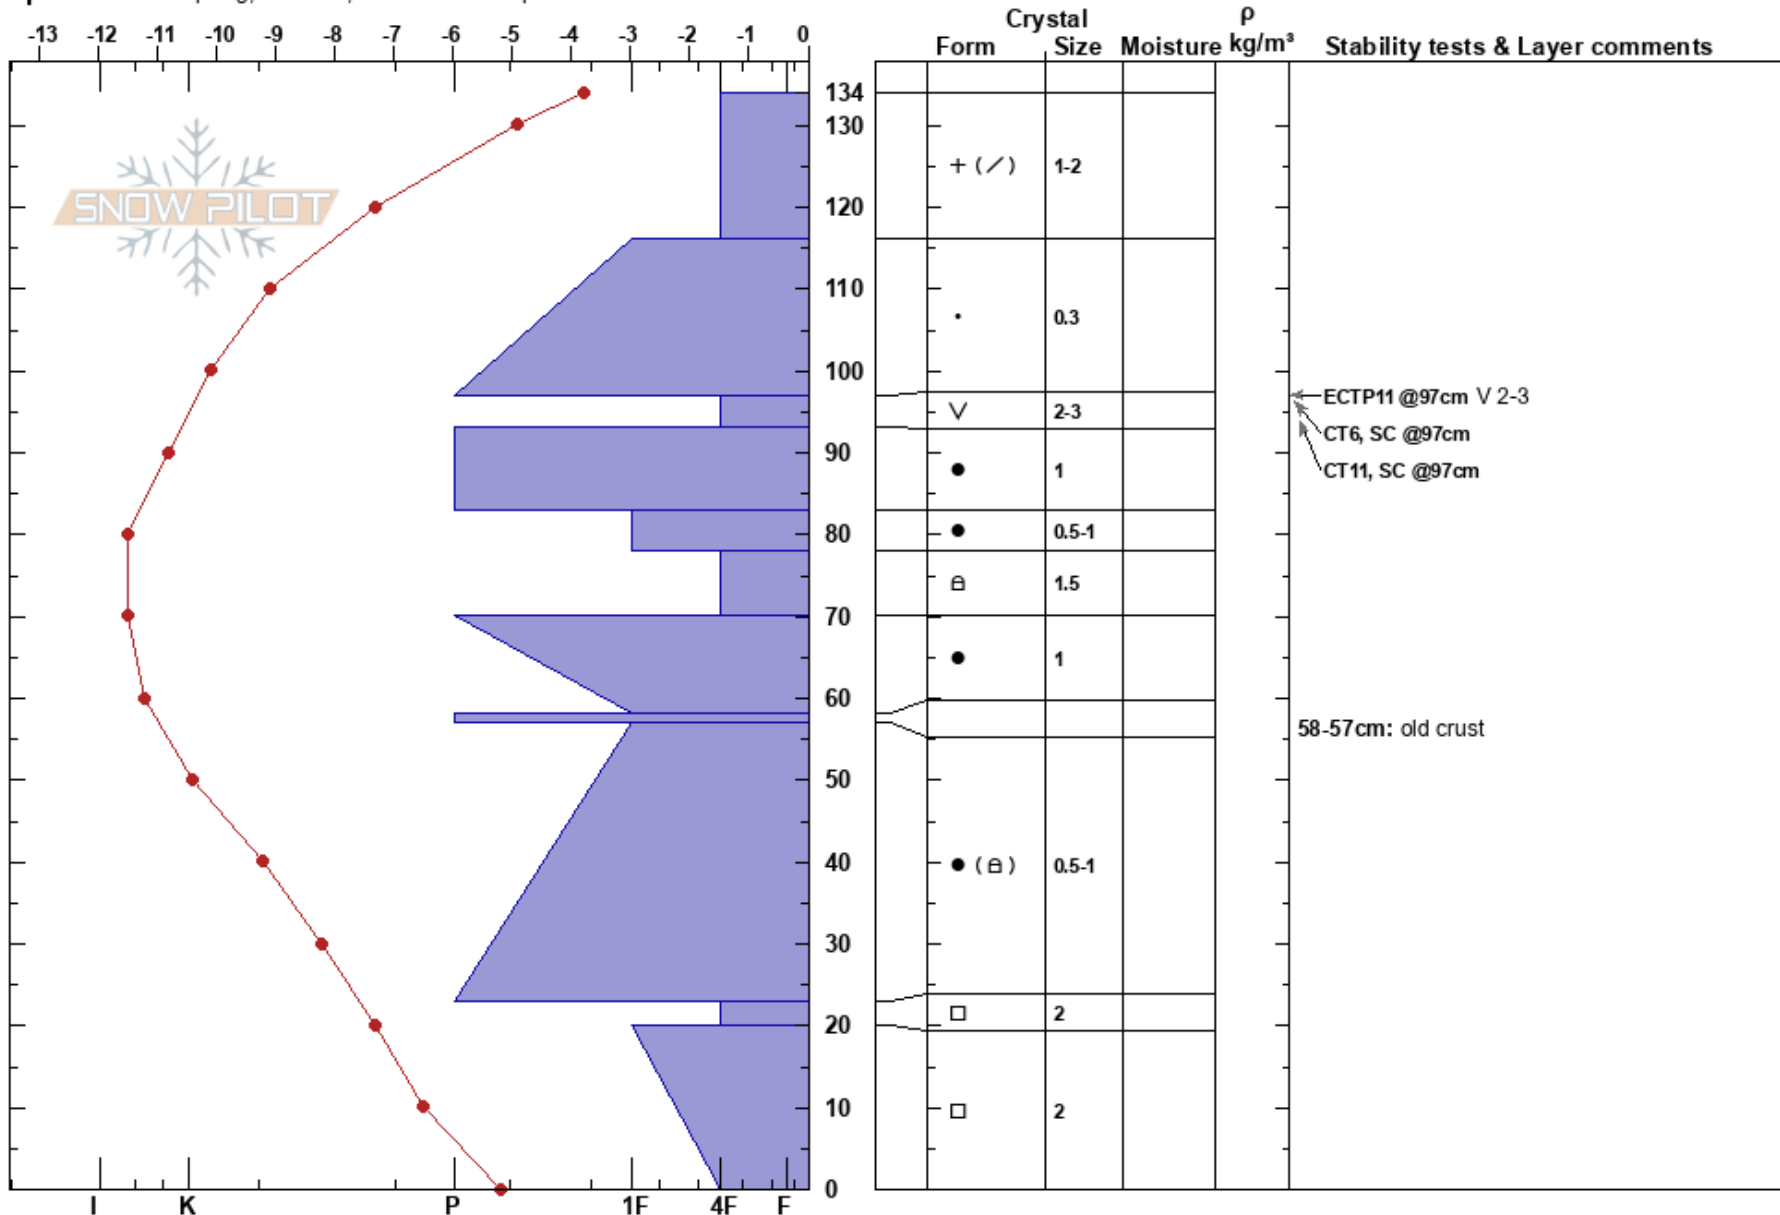

Air Temperature: -2.9°C

PF:20

97-93cm: Problematic layer

Elevation: 380 m

Slope Angle: 31°

Sky Cover: OVC

58-57cm: old crust

Aspect: SE

Wind Loading: previous

Precipitation: S-1

Wind: SW Moderate

Specifics: Collapsing, localized; Ski tracks on slope

Notes: