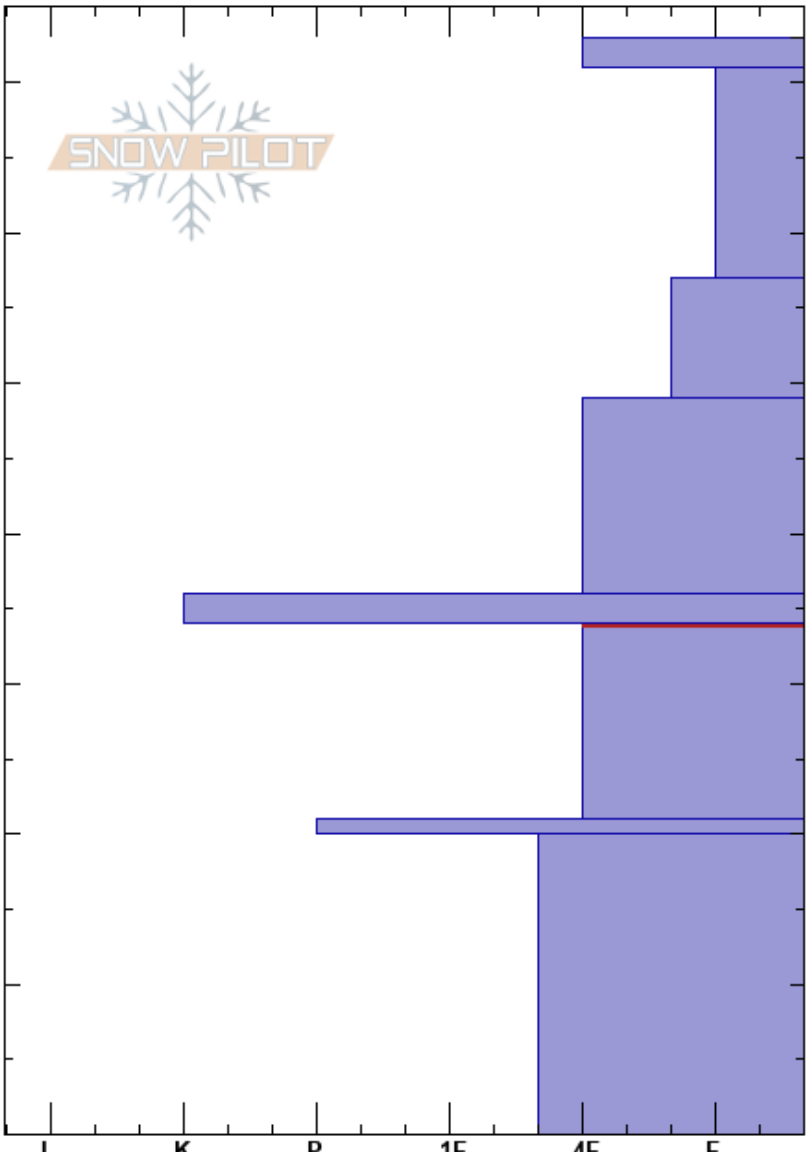

West Side Bridgers
 Bridger Range
 MT
 Elevation: 8000 ft
 Aspect: 170°
 Specifics:

Eric Knoff
 12/28/2017 - 12:00pm
 Co-ord: 45.82308N, -110.93535W
 Slope Angle: 26°
 Wind Loading: no

Stability: Good
 Air Temperature: -6°C
 Sky Cover: OVC
 Precipitation: S-1
 Wind: SW Light Breeze

HS:73
 Layer Notes:
 34-21cm: Problematic layer

Crystal Form	Crystal Size	Moisture	ρ kg/m ³	Stability tests & Layer comments
+				
+				
				← CT23, Q3 @49cm ← ECTN23 @49cm
⊖ (∅)	0.5-1			
				← ECTN26 @34cm
⊖	1-1.5			
⊖	1-2			