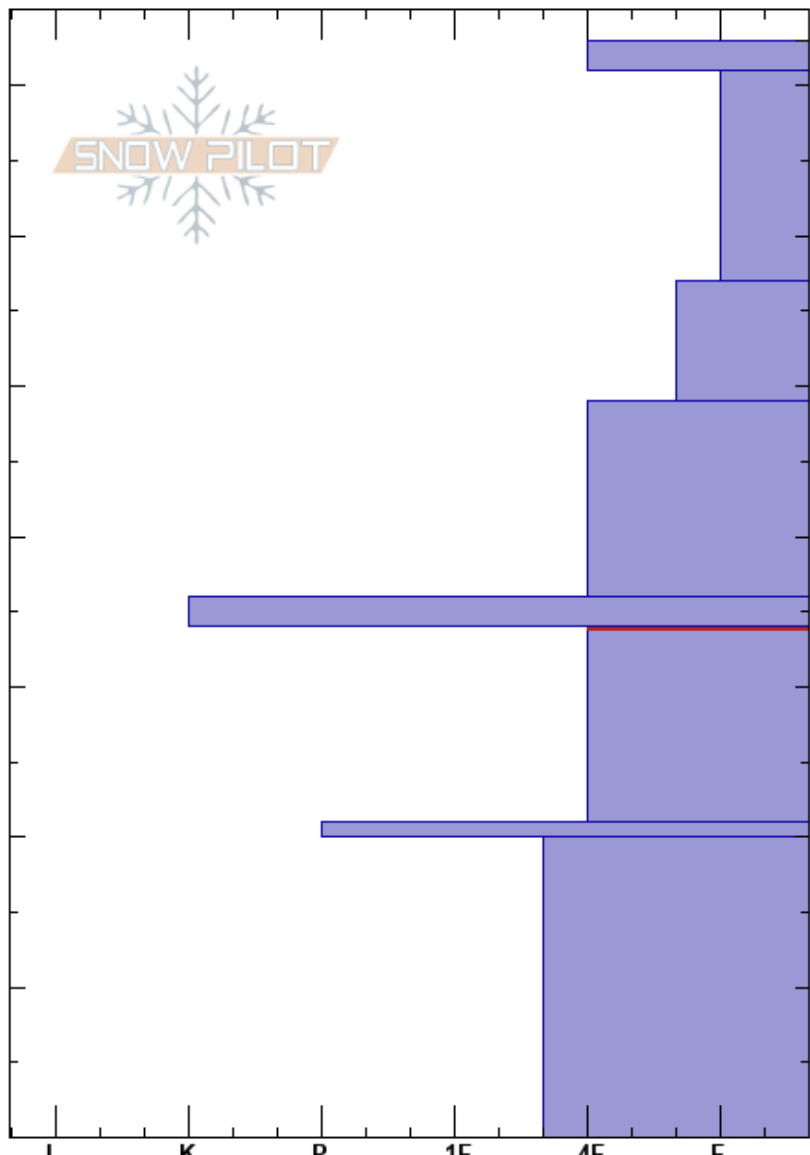

West Side Bridgers
 Bridger Range
 MT
 Elevation: 8000 ft
 Aspect: 170°
 Specifics:

Eric Knoff
 12/28/2017 - 12:00pm
 Co-ord: 45.82308N, -110.93535W
 Slope Angle: 26°
 Wind Loading: no

Stability: Good
 Air Temperature: -6°C
 Sky Cover: OVC
 Precipitation: S-1
 Wind: SW Light Breeze

HS:73
 Layer Notes:
 34-21cm: Problematic layer

Crystal Form	Crystal Size	Moisture	ρ kg/m ³	Stability tests & Layer comments
-				
+				
+				
⊖ (∅)	0.5-1			← CT23, Q3 @49cm ← ECTN23 @49cm
■				← ECTN26 @34cm
⊖	1-1.5			
■				
⊖	1-2			