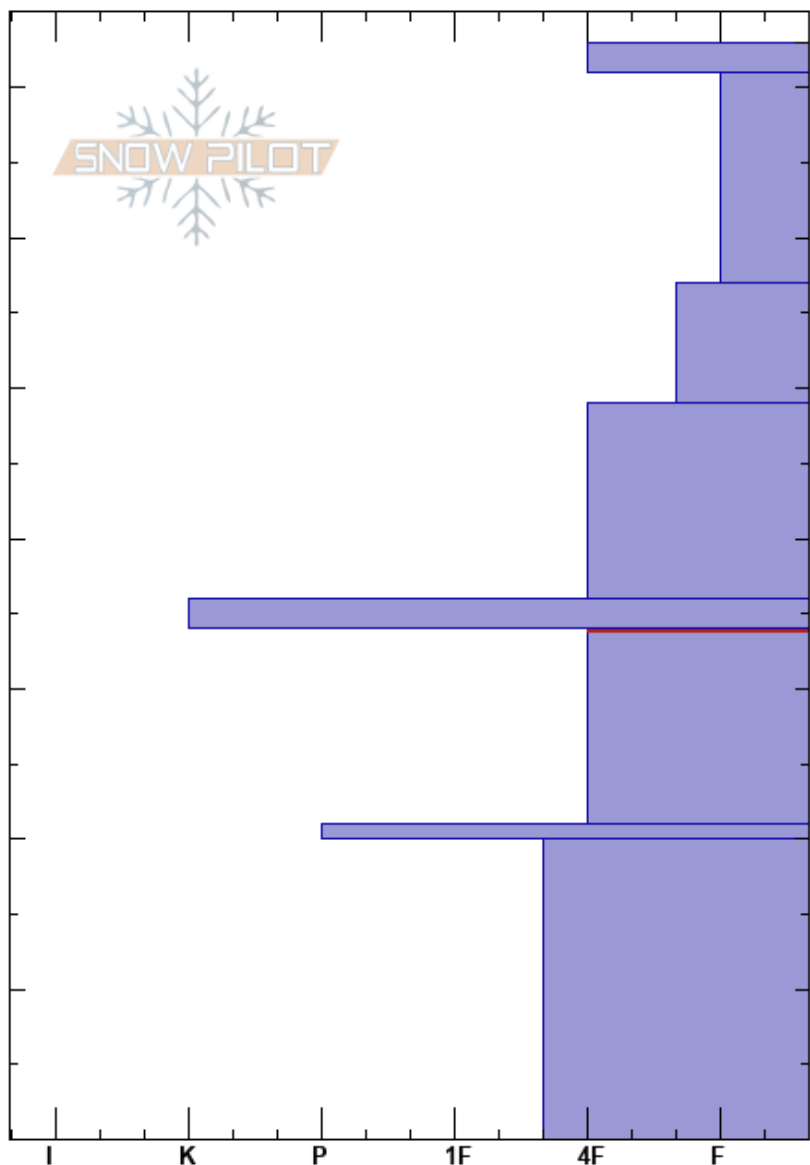

West Side Bridgers
 Bridger Range
 MT
 Elevation: 8000 ft
 Aspect: 170°
 Specifics:

Eric Knoff
 12/28/2017 - 12:00pm
 Co-ord: 45.82308N, -110.93535W
 Slope Angle: 26°
 Wind Loading: no

Stability: Good
 Air Temperature: -6°C
 Sky Cover: OVC
 Precipitation: S-1
 Wind: SW Light Breeze

HS:73
 34-21cm: Problematic layer

Crystal Form	Crystal Size	Moisture	ρ kg/m ³	Stability tests & Layer comments
+				
+				
				← CT23, Q3 @49cm ← ECTN23 @49cm
⊖ (∅)	0.5-1			
				← ECTN26 @34cm
⊖	1-1.5			
⊖	1-2			