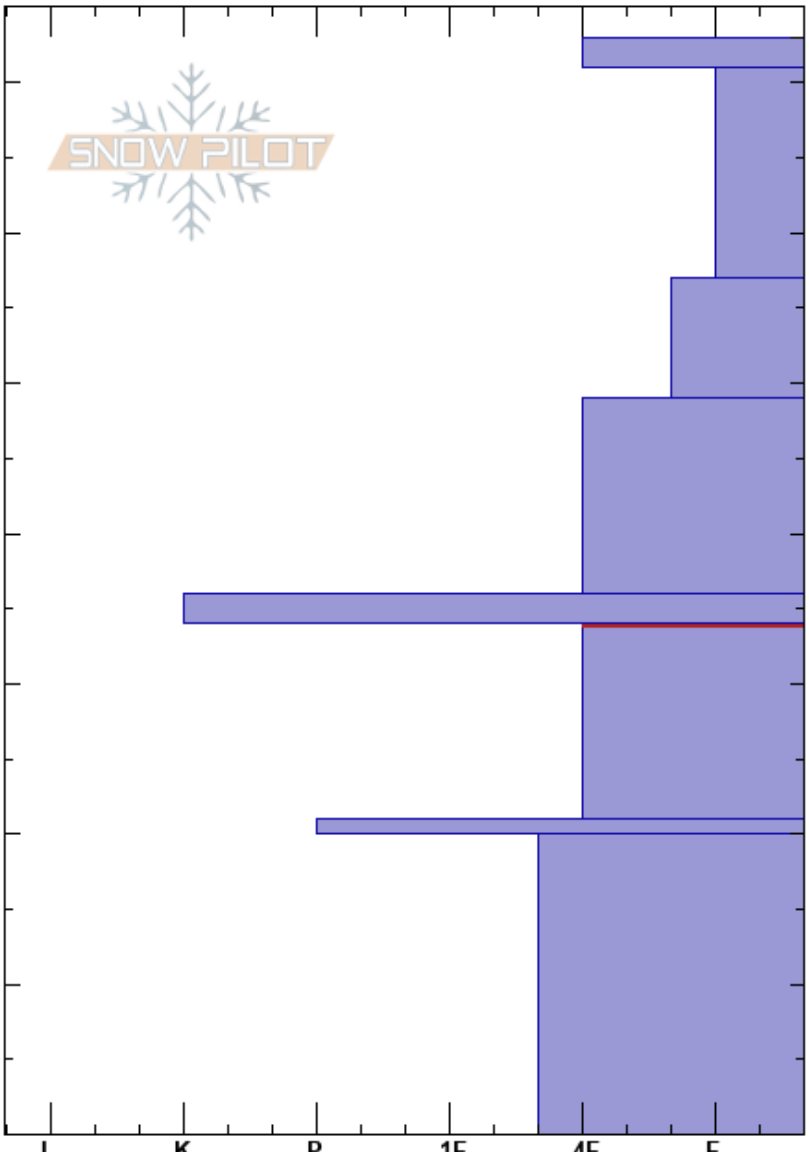

West Side Bridgers
 Bridger Range
 MT
 Elevation: 8000 ft
 Aspect: 170°
 Specifics:

Eric Knoff
 12/28/2017 - 12:00pm
 Co-ord: 45.82308N, -110.93535W
 Slope Angle: 26°
 Wind Loading: no

Stability: Good
 Air Temperature: -6°C
 Sky Cover: OVC
 Precipitation: S-1
 Wind: SW Light Breeze

HS:73
 Layer Notes:
 34-21cm: Problematic layer

Crystal Form	Crystal Size	Moisture	ρ kg/m ³	Stability tests & Layer comments
-				
+				
+				
⊖ (∅)	0.5-1			← CT23, Q3 @49cm ← ECTN23 @49cm
■				← ECTN26 @34cm
⊖	1-1.5			
■				
⊖	1-2			